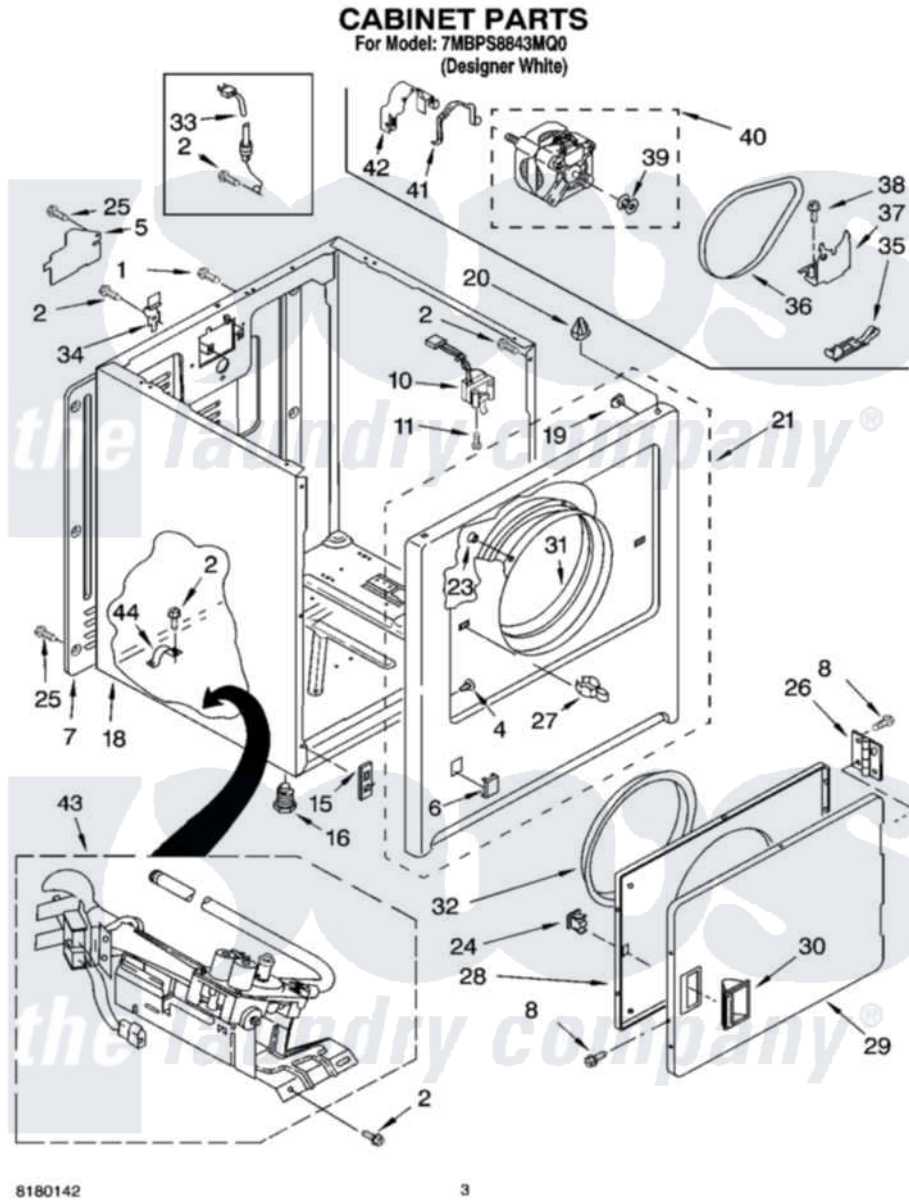

Whirlpool 7MBPS8843MQ0 02 - CABINET PARTS

Whirlpool [Residential Whirlpool 7MBPS8843MQ0 Dryer Parts](#) Parts Diagram 02 - CABINET PARTS
Click on the part number to view part

Item	Original Part Number	Replaced By	Status	Part Description
1	697776	4331106		Screw, No.10-32 X 7/16
2	343641	681414		Screw, 10AB X 1/2
4	3404413			Plug, Hinge Hole
5	3396795			Cover, Terminal Block
6	3394975			Plug, Front Panel
7	3396807	280040		Panel-Rear
8	342055	488627		Screw
10	3406104	3406105		Door Switch Assembly
11	697773	3395530		Screw
15	3394083			Clip, Front Panel
16	3392100	49621		Feet-Leveling
"	279810			Foot-Optional
18	8530603	8533643		Cabinet
19	98234			Clip, U-Bend
20	690363	18776		Lock, Front Top
21	3403574	279846		Panel

23	685203	279220	Clip
24	690081	279570	Latch
25	693995		Screw, Hex Head
26	3405514	W10362431	Hinge And Pin Assembly
27	696144	279570	Latch
28	3403371		Door, Inner
29	3403361		Door Front
30	3405184		Handle, Door
31	8066124	279264	Air Channel Box
32	3405245		5/16-18 X 3/4
33	344020	3401402	Cord, Power
34	238088	8066217	Hinge, Top
35	3394332	691366	Idler And Pulley Assembly
36	8066065	341241	Belt
37	348780		Base, Motor
38	3400500		Bolt, 3405245 5/16-18 X 3/4
39	3394341	W10299847	Pulley-Motor
40	8538262	279827	Motor-Drve
41	660658		Clamp, Motor Mounting 343481 685441
42	3404162		Clamp, Motor
43	8318272	W10465748	Burner-Gas
44	341029		Clamp, Pipe Door Spring