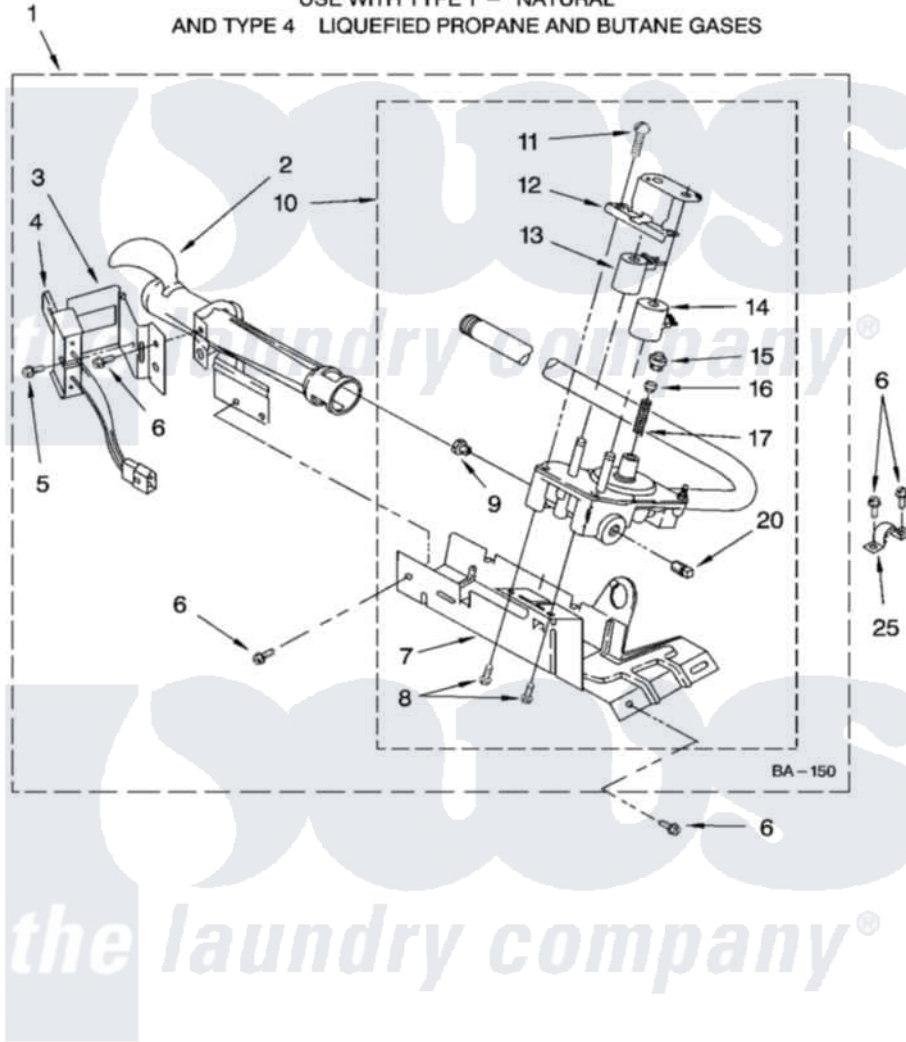

Whirlpool 7MBPS8843MQ0 03 - 8318272 BURNER ASSEMBLY

8318272 BURNER ASSEMBLY

For Model: 7MBPS8843MQ0
(Designer White)

USE WITH TYPE 1 - NATURAL
AND TYPE 4 LIQUEFIED PROPANE AND BUTANE GASES

8180142

5

Whirlpool [Residential Whirlpool 7MBPS8843MQ0 Dryer Parts](#) Parts Diagram 03 - 8318272 BURNER ASSEMBLY
Click on the part number to view part

Item	Original Part Number	Replaced By	Status	Part Description
1	8318272	W10465748		Burner-Gas
2	688617	693140		Burner
3	694298			Bracket, Ignitor
4	686590	279311		Ignitor
5	3393909			Screw, 8-32 X 7/8
6	343641	681414		Screw, 10AB X 1/2
7	693986			Base, Burner
8	3387057			Screw, 10-16 X 1/2 Orifice, Burner
9	234826			Orifice, Burner Type 1
"	229742			Orifice, Burner
"	234868			Orifice, Burner
10	8318277	W10337269		Valve-Gas
11	694421			Screw, Bracket Mounting
12	694538			Bracket, Shunt
13	694540			Coil, 60 Hz
14	694539			Coil, 60 Hz