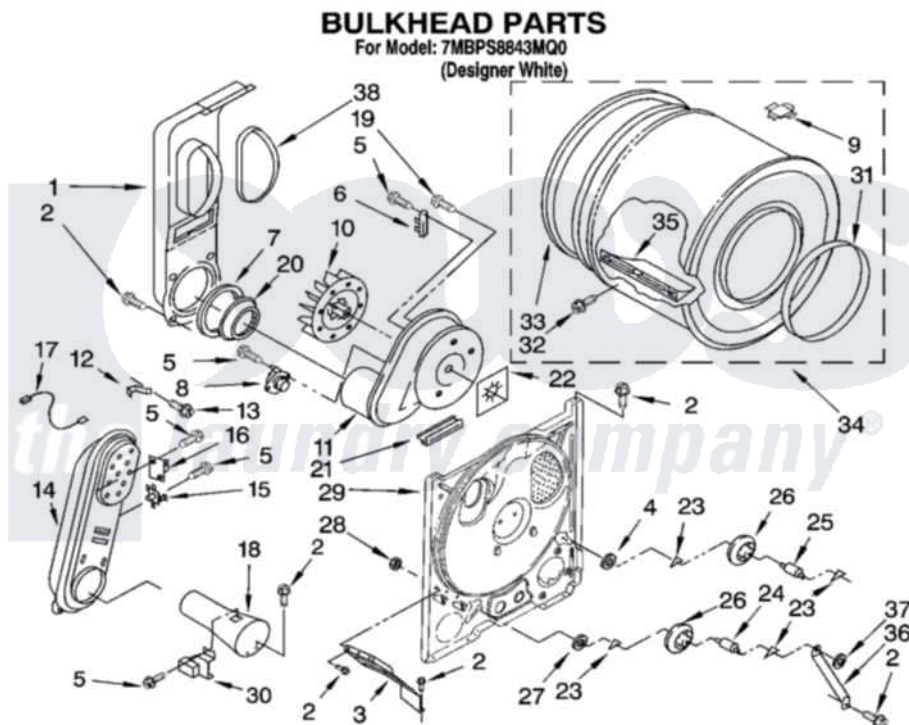

Whirlpool 7MBPS8843MQ0 04 - BULKHEAD PARTS

8180142

7

Whirlpool [Residential Whirlpool 7MBPS8843MQ0 Dryer Parts](#) Parts Diagram 04 - BULKHEAD PARTS
Click on the part number to view part

Item	Original Part Number	Replaced By	Status	Part Description
1	694283	279505		Chute
2	343641	681414		Screw, 10AB X 1/2
3	3406022			Bracket, Bulkhead
4	3388703			Washer, Support
5	90767			Screw, 8A X 3/8 HeX Washer Head Tapping
6	3392519			Thermal Limiter
7	347139			Seal, Lint Chute
8	3387134			Thermostat, Internal-Bias
9	8066086			Plug, Drum Hole
10	694089			Wheel, Blower
11	3405016	8577230		Housing, Blower
12	3398161			CLIP
13	489463			Screw, 8-18 X 1/16
14	8530285	279980		Box
15	3403140			Thermostat, High-Limit 205F
16	280010			Kit, Thermal Cut-Off

17	3401707		Jumper, Tco-High Limit
18	8066048		Funnel, Burner
19	3390647	488729	Screw
20	696302		Shield, Exhaust
21	3392247	686889	Pad
22	3394196		Seal, Blower Shaft
23	690997		Washer, Thrust
24	3399506	W10359270	Shaft, Drum Roller Threads
25	3399507	W10359269	Shaft, Drum Roller Threads
26	3397588	349241T	Support
27	348197		Washer, Support
28	3359452		Nut, Lock
29	8529955	279793	Bulkhead
30	338906		Radiant, Sensor
31	3394509		Ring, Bearing
32	97787	W10109200	Screw, Baffle Mounting
33	8066085	239087	Seal
34	3396777	697760	Drum
35	342847		Baffle, Drum
36	3976435		Bracket, Support
37	90296		Nut, Push On
38	339956		Seal, Air Duct To Bulkhead