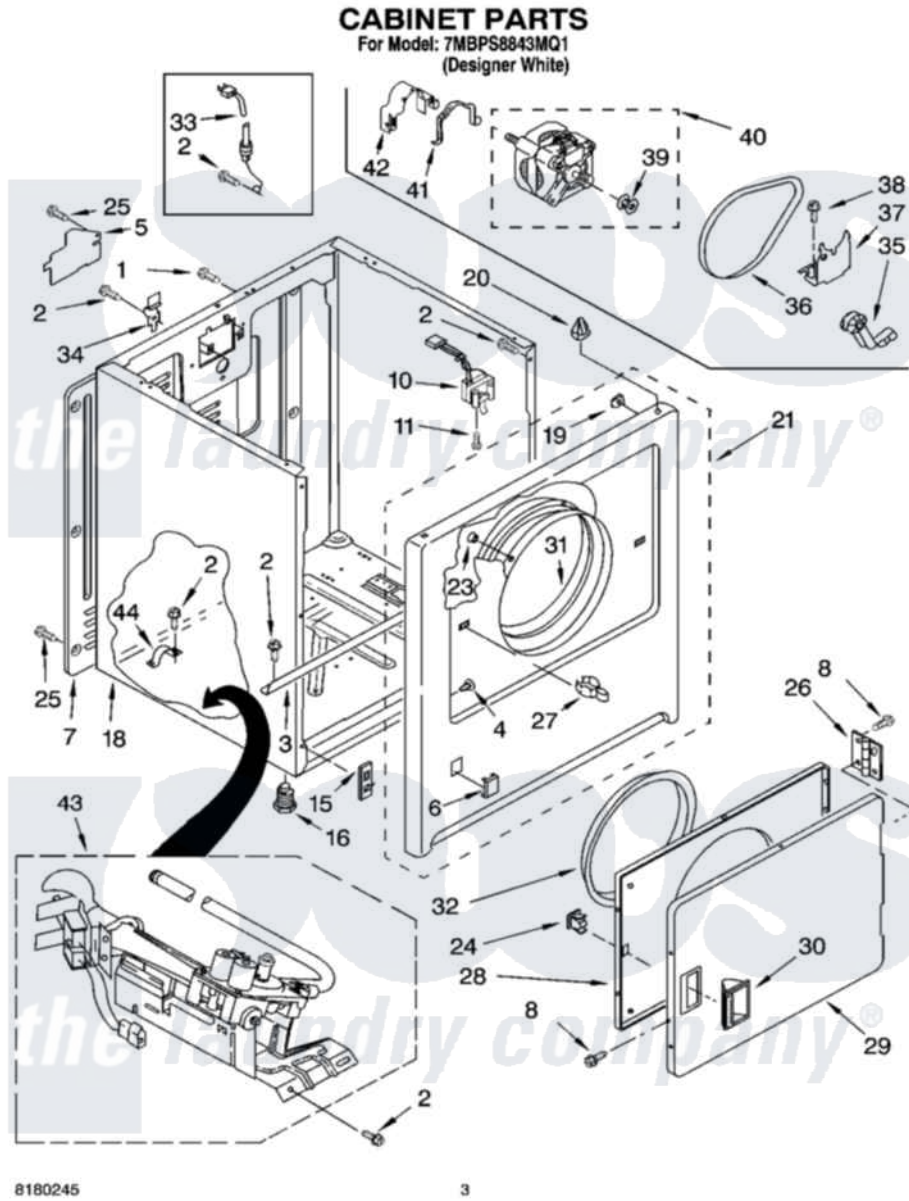

# Whirlpool 7MBPS8843MQ1 02 - CABINET PARTS

Whirlpool [Residential Whirlpool 7MBPS8843MQ1 Dryer Parts](#) Parts Diagram 02 - CABINET PARTS  
Click on the part number to view part

Item	Original Part Number	Replaced By	Status	Part Description
1	697776	<a href="#">4331106</a>		Screw, No.10-32 X 7/16
2	343641	<a href="#">681414</a>		Screw, 10AB X 1/2
3	<a href="#">8541400</a>			Bracket, Cabinet
4	<a href="#">3404413</a>			Plug, Hinge Hole
5	<a href="#">3396795</a>			Cover, Terminal Block
6	<a href="#">3394975</a>			Plug, Front Panel
7	3396807	<a href="#">280040</a>		Panel-Rear
8	342055	<a href="#">488627</a>		Screw
10	3406104	<a href="#">3406105</a>		Door Switch Assembly
11	697773	<a href="#">3395530</a>		Screw
15	<a href="#">3394083</a>			Clip, Front Panel
16	3392100	<a href="#">49621</a>		Feet-Leveling
"	<a href="#">279810</a>			Foot-Optional
18	8530603	<a href="#">8533643</a>		Cabinet
19	<a href="#">98234</a>			Clip, U-Bend
20	690363	<a href="#">18776</a>		Lock, Front Top