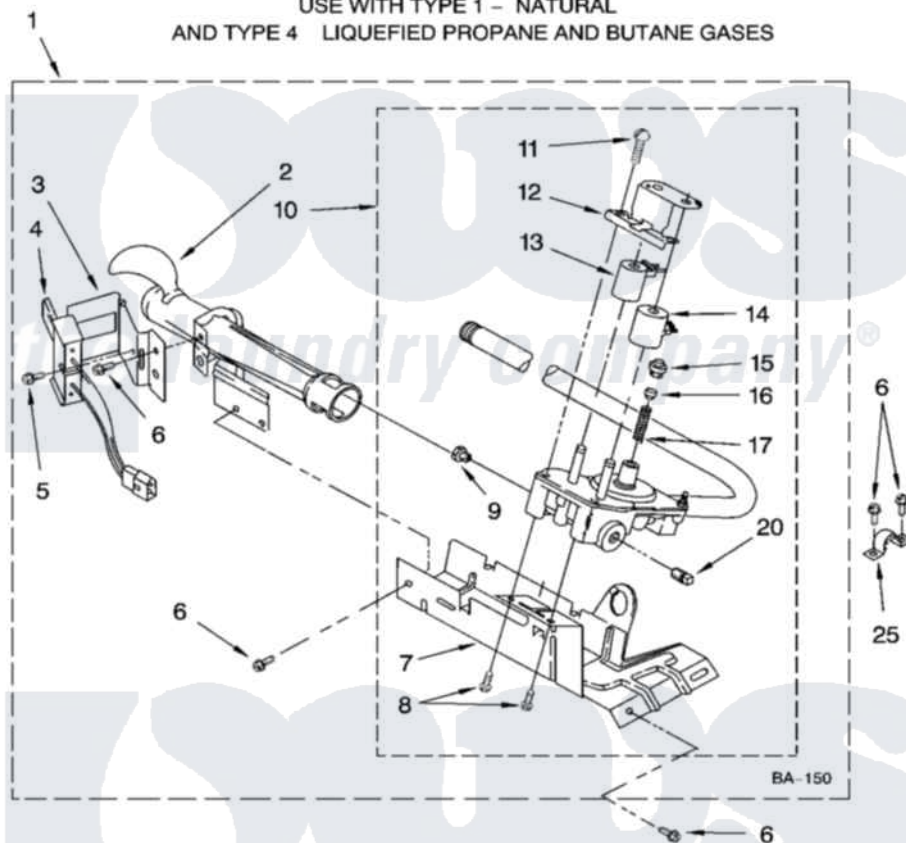

# Whirlpool 7MBPS8843MQ1 03 - 8318272 BURNER ASSEMBLY

## 8318272 BURNER ASSEMBLY

For Model: 7MBPS8843MQ1  
(Designer White)

USE WITH TYPE 1 - NATURAL  
AND TYPE 4 LIQUEFIED PROPANE AND BUTANE GASES

8180245

5

Whirlpool [Residential Whirlpool 7MBPS8843MQ1 Dryer Parts](#) Parts Diagram 03 - 8318272 BURNER ASSEMBLY  
Click on the part number to view part

Item	Original Part Number	Replaced By	Status	Part Description
1	8318272	<a href="#">W10465748</a>		Burner-Gas
2	688617	<a href="#">693140</a>		Burner
3	<a href="#">694298</a>			Bracket, Ignitor
4	686590	<a href="#">279311</a>		Ignitor
5	<a href="#">3393909</a>			Screw, 8-32 X 7/8
6	343641	<a href="#">681414</a>		Screw, 10AB X 1/2
7	693986			Base, Burner
8	<a href="#">3387057</a>			Screw, 10-16 X 1/2 Orifice, Burner
9	<a href="#">234826</a>			Orifice, Burner Type 1
"	<a href="#">229742</a>			Orifice, Burner
"	<a href="#">234868</a>			Orifice, Burner
10	8318277	<a href="#">W10337269</a>		Valve-Gas
11	<a href="#">694421</a>			Screw, Bracket Mounting
12	<a href="#">694538</a>			Bracket, Shunt
13	<a href="#">694540</a>			Coil, 60 Hz
14	<a href="#">694539</a>			Coil, 60 Hz