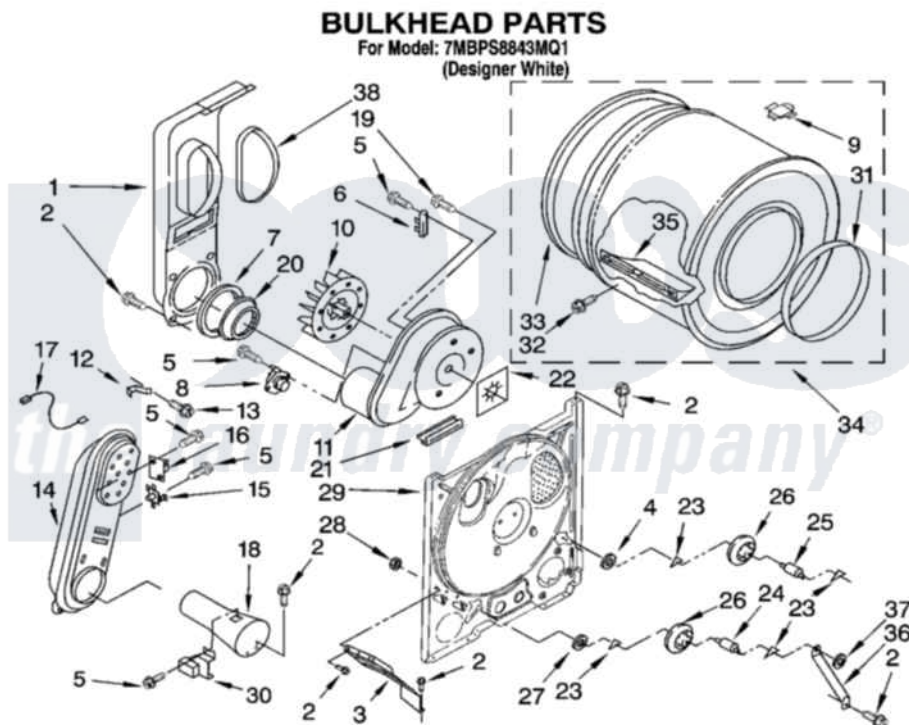

Whirlpool 7MBPS8843MQ1 04 - BULKHEAD PARTS

8180245

7

Whirlpool [Residential Whirlpool 7MBPS8843MQ1 Dryer Parts](#) Parts Diagram 04 - BULKHEAD PARTS
Click on the part number to view part

Item	Original Part Number	Replaced By	Status	Part Description
1	694283	279505		Chute
2	343641	681414		Screw, 10AB X 1/2
3	3406022			Bracket, Bulkhead
4	3388703			Washer, Support
5	90767			Screw, 8A X 3/8 HeX Washer Head Tapping
6	3392519			Thermal Limiter
7	347139			Seal, Lint Chute
8	3387134			Thermostat, Internal-Bias
9	8066086			Plug, Drum Hole
10	694089			Wheel, Blower
11	8557384	8577230		Housing, Blower
12	3398161			CLIP
13	489463			Screw, 8-18 X 1/16
14	8530285	279980		Box
15	3403140			Thermostat, High-Limit 205F
16	280010			Kit, Thermal Cut-Off

17	3401707		Jumper, Tco-High Limit
18	8066048		Funnel, Burner
19	3390647	488729	Screw
20	696302		Shield, Exhaust
21	3392247	686889	Pad
22	3394196		Seal, Blower Shaft
23	690997		Washer, Thrust
24	3399506	W10359270	Shaft, Drum Roller Threads
25	3399507	W10359269	Shaft, Drum Roller Threads
26	3397588	349241T	Support
27	348197		Washer, Support
28	3359452		Nut, Lock
29	8529955	279793	Bulkhead
30	338906		Radiant, Sensor
31	3394509		Ring, Bearing
32	97787	W10109200	Screw, Baffle Mounting
33	8066085	239087	Seal
34	3396777	697760	Drum
35	342847		Baffle, Drum
36	3976435		Bracket, Support
37	90296		Nut, Push On
38	339956		Seal, Air Duct To Bulkhead