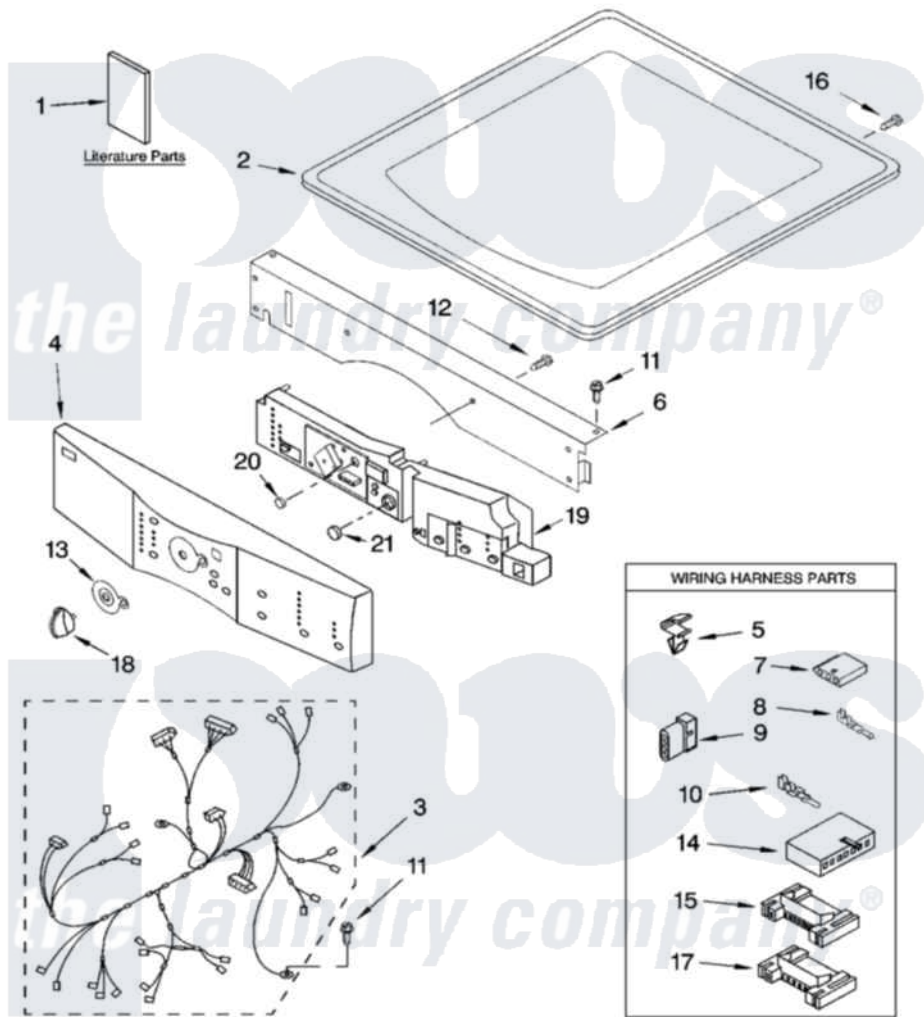

# Whirlpool 7MGGW9200MW1 01 - TOP AND CONSOLE PARTS

## TOP AND CONSOLE PARTS

For Model: 7MGGW9200MW1  
(White/Platinum)

Gas Dryer

7-04 Printed in U.S.A. (djc)

1

Part No. 8180481

Whirlpool Residential Whirlpool 7MGGW9200MW1 Dryer Parts Parts Diagram 01 - TOP AND CONSOLE PARTS

[Click on the part number to view part](#)

Item	Original Part Number	Replaced By	Status	Part Description
1	8543102		Not Available	Use & Care Guide
"	8564135		Not Available	Tech Sheet
2	8519251	<a href="#">W10117263</a>		Top
3	<a href="#">8299950</a>			Harness, Main
4	<a href="#">8530587</a>			Panel, Console
5	<a href="#">3394427</a>			Clip-Harness
6	<a href="#">8519271</a>			Bracket, Console
7	<a href="#">353424</a>			Plug, Terminal
8	<a href="#">94614</a>			Terminal
9	<a href="#">3936144</a>			Do-It-Yourself Repair Manuals
10	94613	<a href="#">596797</a>		Terminal
11	3390647	<a href="#">488729</a>		Screw
12	488886	<a href="#">488787</a>		Screw
13	<a href="#">8519406</a>			Bezel, Cycle
14	<a href="#">3936150</a>			Connector, 7-Circuit
15	<a href="#">3395683</a>			Receptacle, Multi-Terminal

16	<a href="#">8281225</a>	Screw, 8-18 X 1/2	
17	<a href="#">2203186</a>	Connector, 5-Circuit	
18	46197020472	<a href="#">8181859</a>	Knob, Control
19	<a href="#">8530589</a>	User Interface	
20	<a href="#">8530591</a>	Button, Start	
21	<a href="#">8530592</a>	Button, Pause/Cancel	