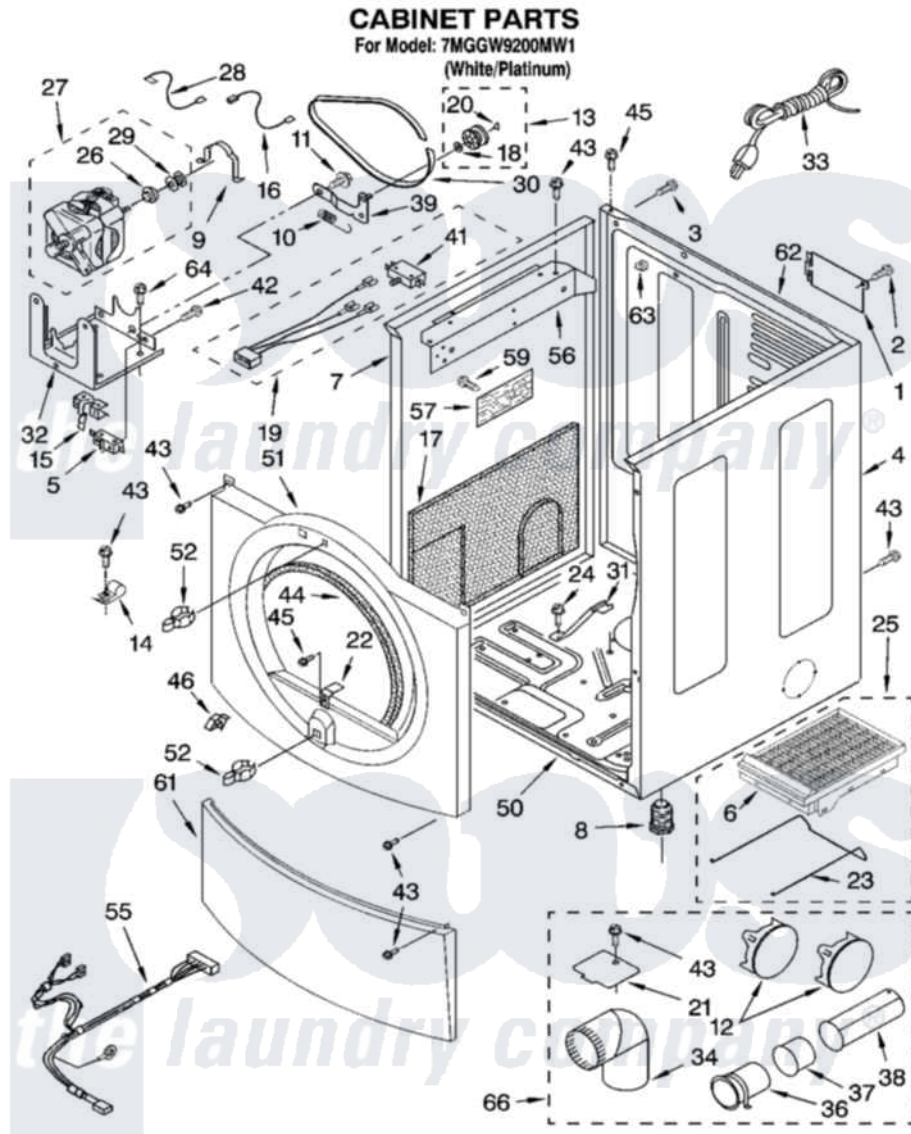

Whirlpool 7MGGW9200MW1 02 - CABINET PARTS

8180481

3

Whirlpool [Residential Whirlpool 7MGGW9200MW1 Dryer Parts](#) Parts Diagram 02 - CABINET PARTS
 Click on the part number to view part

Item	Original Part Number	Replaced By	Status	Part Description
1	8317340			Cover, Terminal Block
2	3390814	90767		Screw, 8A X 3/8 HeX Washer Head Tapping
3	697776	4331106		Screw, No.10-32 X 7/16
4	8519213	W10131287		Panel
5	3394881	279782		Switch-Lid
6	8521959	W10121663		Dryer Rack
7	8519209	W10131287		Panel
8	3392100	49621		Feet-Leveling
"	279810			Foot-Optional
9	660658			Clamp, Motor Mounting 343481 685441
10	3387374			Spring, Idler
11	3389420			Retainer-Idler 1/4-20 X 1/16
12	697750	W10470674		Dryer Exhaust Kit
13	3388672	279640		Pulley-ldr
14	3978776			Bracket, Gas Pipe Switch