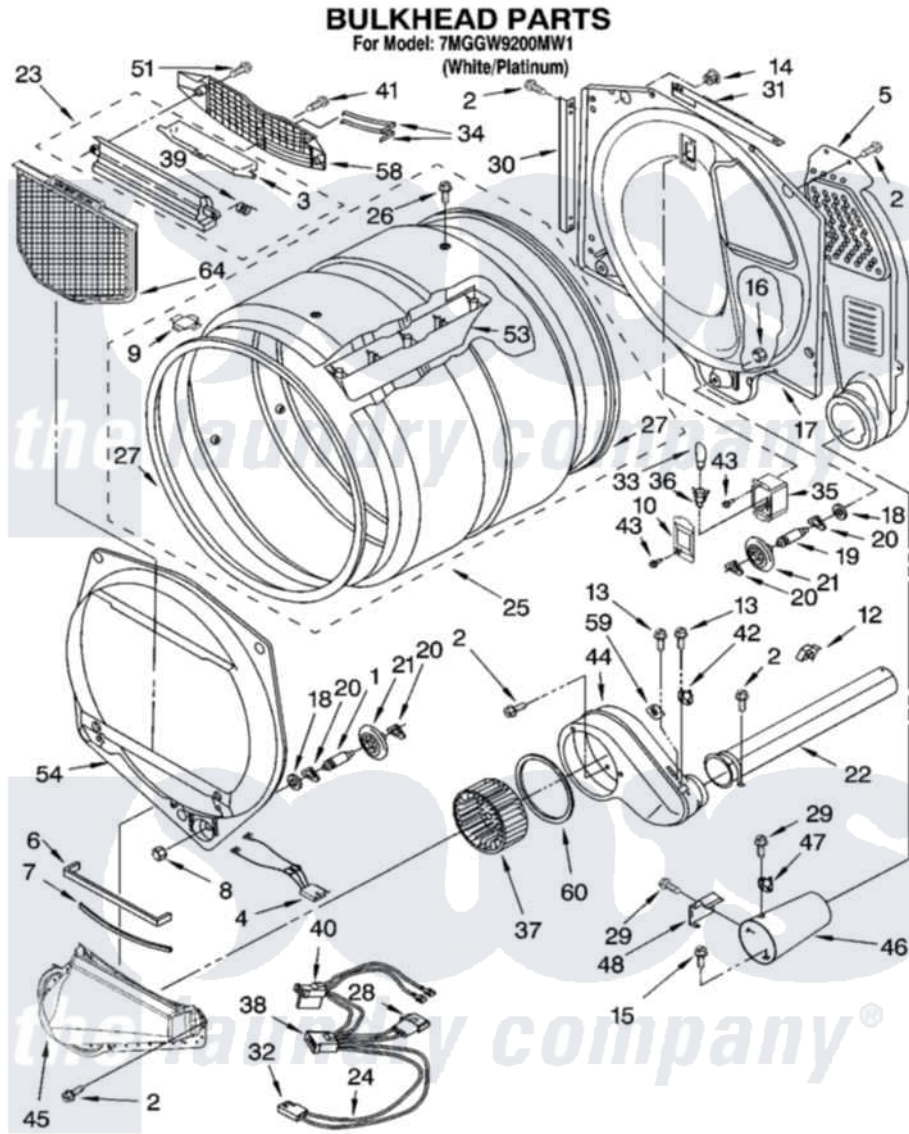

Whirlpool 7MGGW9200MW1 03 - BULKHEAD PARTS

8180481

5

Whirlpool Residential Whirlpool 7MGGW9200MW1 Dryer Parts Parts Diagram 03 - BULKHEAD PARTS
 Click on the part number to view part

Item	Original Part Number	Replaced By	Status	Part Description
1	3399508	W10359271		Shaft, Drum Roller Threads
2	3390647	488729		Screw
3	3394984	8563758		Door, Lint Screen
4	3406653			Harness, Sensor
5	3394346			Air Duct Assembly
6	697813			Seal, Outlet Housing
7	697814	697813		Seal, Outlet Housing
8	3359452			Nut, Lock
9	8066086			Plug, Drum Hole
10	3402841	8532165		Lens, Drum Light
12	3388229			Retainer, Toe Panel
13	3390646	W10139210		Screw, 8-18 X 5/16
14	8529007			Plug, Rear Bulkhead
15	693995			Screw, Hex Head
16	3387709			Nut, 3/8-16
17	8520836			Bulkhead, Rear