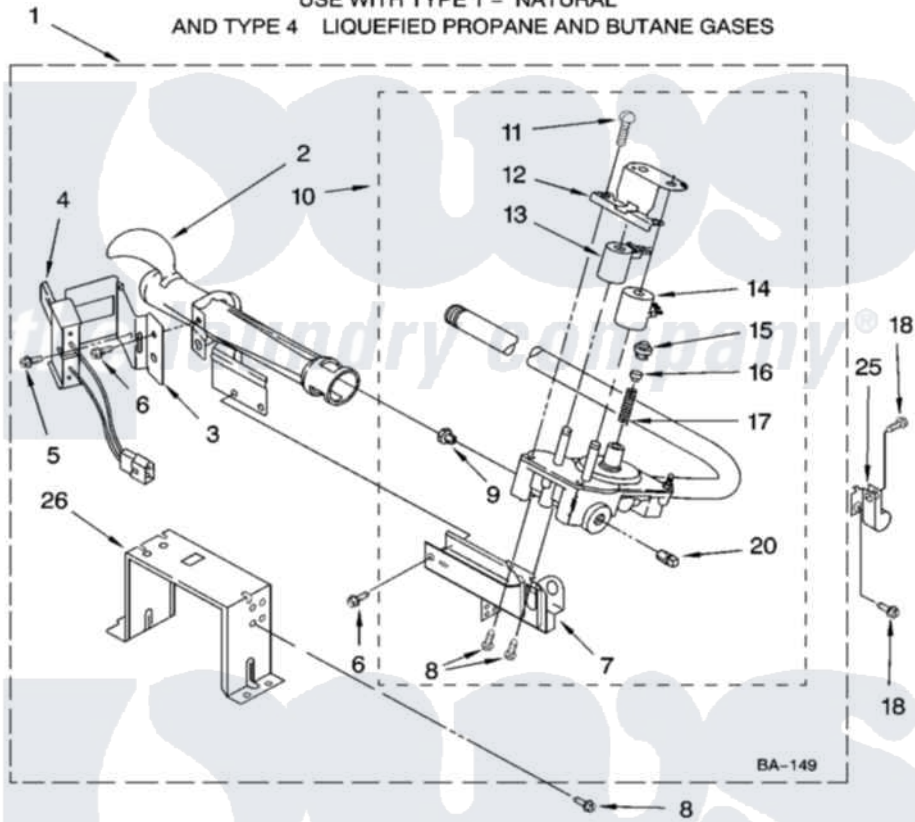

Whirlpool 7MGGW9200MW1 04 - 8318276 BURNER ASSEMBLY

8318276 BURNER ASSEMBLY

For Model: 7MGGW9200MW1
(White/Platinum)

USE WITH TYPE 1 - NATURAL
AND TYPE 4 LIQUEFIED PROPANE AND BUTANE GASES

8180481

7

Whirlpool [Residential Whirlpool 7MGGW9200MW1 Dryer Parts](#) Parts Diagram 04 - 8318276 BURNER ASSEMBLY
Click on the part number to view part

Item	Original Part Number	Replaced By	Status	Part Description
1	8318276	280119		Burner-Gas
2	688617	693140		Burner
3	694298			Bracket, Ignitor
4	686590	279311		Ignitor
5	3393909			Screw, 8-32 X 7/8
6	343641	681414		Screw, 10AB X 1/2
7	3389871		Not Available	Base, Burner
8	3387057			Screw, 10-16 X 1/2 Orifice, Burner
9	234826			Orifice, Burner Type 1
"	229742			Orifice, Burner
"	234868			Orifice, Burner
10	8318281	W10480542		Valve-Gas
11	694421			Screw, Bracket Mounting
12	694538			Bracket, Shunt
13	694540			Coil, 60 Hz
14	694539			Coil, 60 Hz

15	694424		Leak, Limiter
16	694423		Screw, Regulator Adjustment
17	694422		Spring, Regulator
18	3390647	488729	Screw
20	239822	W10295523	Plug, Pipe
25	3387561		Clamp-Pipe
26	3389889		Bracket, Support
"	N/A		FOLLOWING PARTS NOT ILLUSTRATED
"	694572	49572A	Conversion Kit To Type L.p.g.f