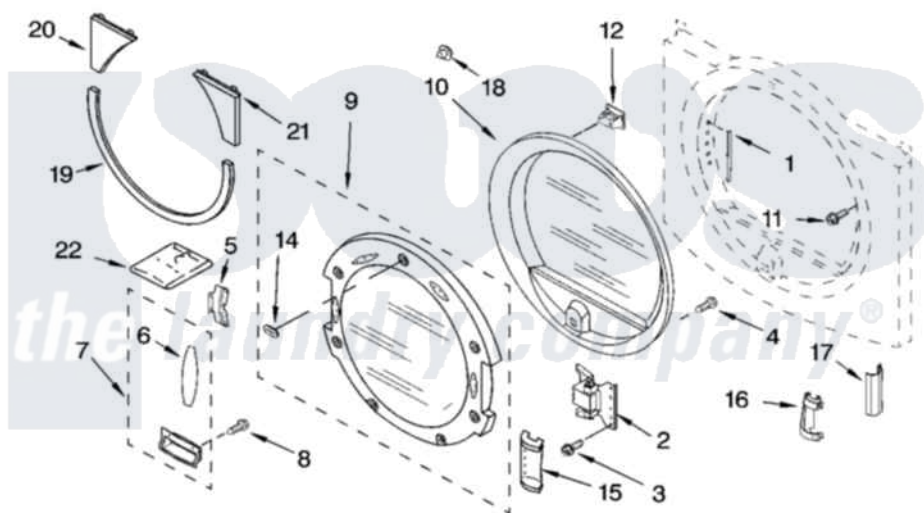

Whirlpool 7MGGW9200MW1 05 - DOOR PARTS

DOOR PARTS For Model: 7MGGW9200MW1 (White/Platinum)

8180481

9

Whirlpool [Residential Whirlpool 7MGGW9200MW1 Dryer Parts](#) Parts Diagram 05 - DOOR PARTS
Click on the part number to view part

Item	Original Part Number	Replaced By	Status	Part Description
1	8563855			Label, Hinge Hole
2	8559709	280200		Hinge
3	342043	486146		Screw
4	9742177			Screw, 8-18 X .625
5	8529539			Bracket, Handle
6	8529930			Pad, Door Handle
7	8529932			Handle, Door Assembly
"	8559738			Handle, Door Assembly Handle, Door Assembly
8	3357011	308685		Side Trim)
9	8541574	8572960		Door Assembly
10	8546200	8557501		Inner Door Assembly
11	355515			Screw, 8-18 X 11/16
12	3389441			Door Catch Assembly
14	8529540	8303811		Badge, Assembly
15	8528289			Filler Handle
"	8528287			Filler Handle Filler Handle

16	8559713		Cover-Hinge, Stationary
"	8559712		Cover-Hinge, Stationary Cover-Hinge, Stationary
17	8559722		Cover-Hinge, Rotating
18	8547091	8181929	Clip, Trim
19	8558683	8533767	Trim And Clip Assembly
20	8558687	8529526	Trim And Clip Assembly
21	8558689	8529528	Trim And Clip Assembly
22	8530070		Kit, Door Reversing