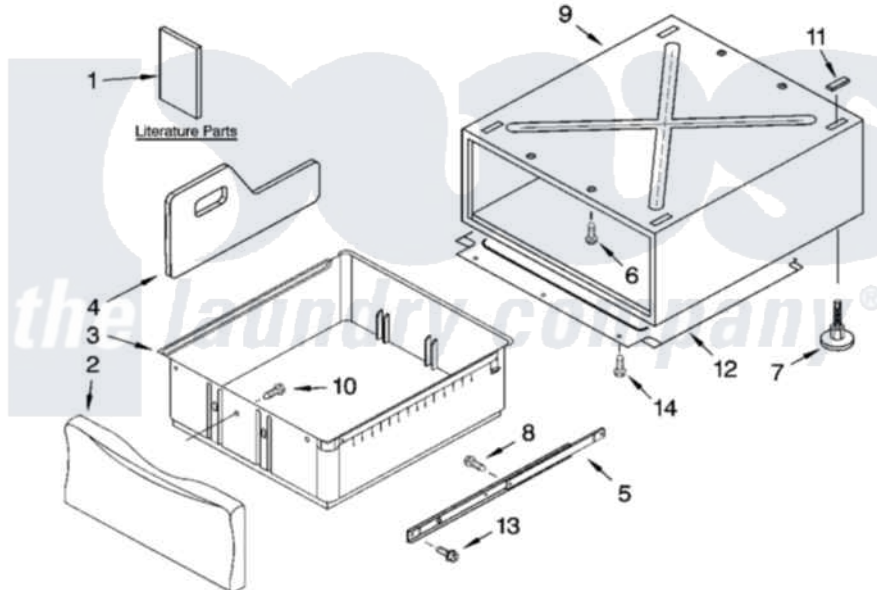

**Whirlpool 7MGGW9200MW1 06 - PEDESTAL PARTS (NOT INCLUDED),
OPTIONAL PARTS (NOT INCLUDED)**

PEDESTAL PARTS (NOT INCLUDED)

For Model: 7MGGW9200MW1
(White/Platinum)

10

8180481

Whirlpool [Residential Whirlpool 7MGGW9200MW1 Dryer Parts](#) Parts Diagram 06 - PEDESTAL PARTS (NOT INCLUDED), OPTIONAL PARTS (NOT INCLUDED)

[Click on the part number to view part](#)

Item	Original Part Number	Replaced By	Status	Part Description
1	LIT8537141		Not Available	Literature Parts (Installation Instructions)
"	LIT8537342		Not Available	Literature Parts (Parts List)
2	8537870	8538014		Drawer Front Assembly
"	8537871	8538015		Drawer Front Assembly
"	8537872	8538016		Drawer Front Assembly
"	8537908	8538017		Drawer Front Assembly
"	8537931	8538018		Drawer Front Assembly
3	8537883			Drawer Bin
"	8537934			Drawer Bin
4	8537875	280123		Divider
"	8537935	285974		Divider
5	8537850	8578394		Slide Assembly
6	3400111			Screw, 12-14 X 5/8
7	8537852	8563585		Leveling Foot And Nut