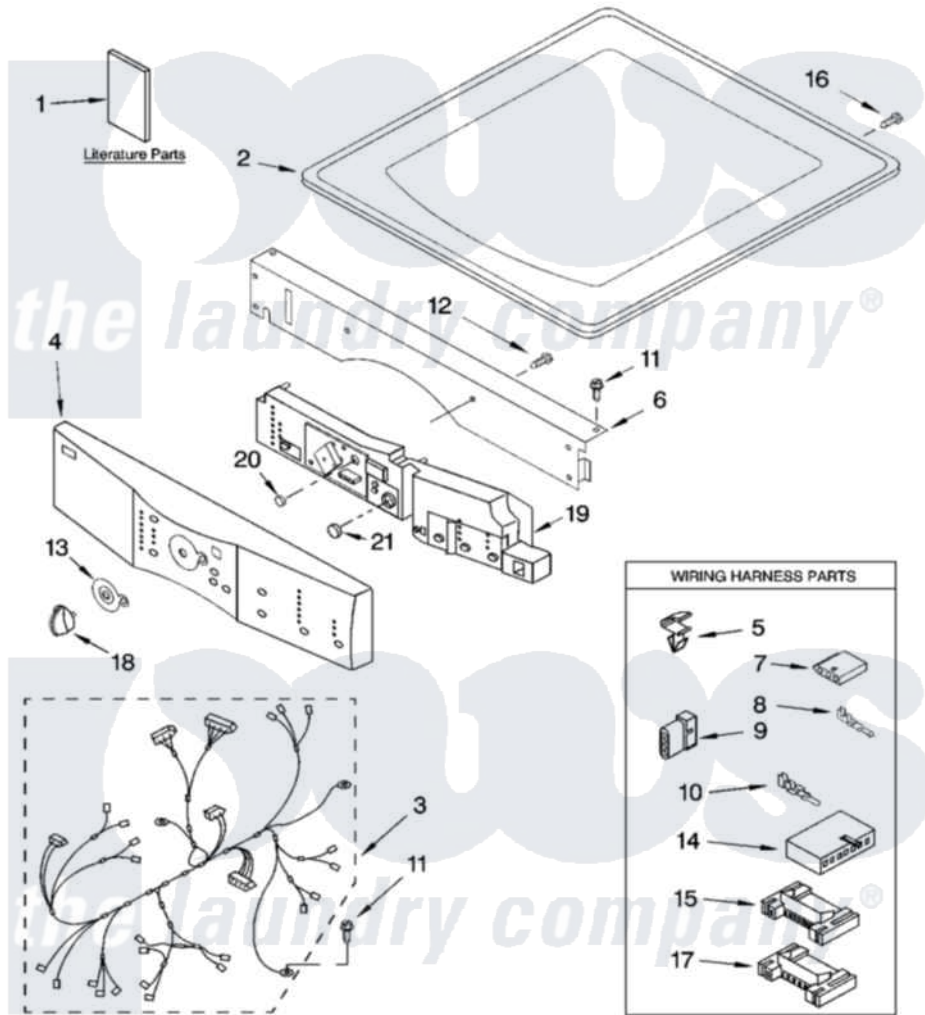

Whirlpool 7MGGW9200MW3 01 - TOP AND CONSOLE PARTS

TOP AND CONSOLE PARTS

For Model: 7MGGW9200MW3
(White/Platinum)

Gas Dryer

4-06 Litho in U.S.A.(LT)

1

Part No. 8181202

Whirlpool Residential Whirlpool 7MGGW9200MW3 Dryer Parts Parts Diagram 01 - TOP AND CONSOLE PARTS

[Click on the part number to view part](#)

Item	Original Part Number	Replaced By	Status	Part Description
1	8563880		Not Available	Use & Care Guide
"	8564135		Not Available	Tech Sheet
2	8519251	W10117263		Top
3	8299950			Harness, Main
4	8530587			Panel, Console
5	3394427			Clip-Harness
6	8519271			Bracket, Console
7	353424			Plug, Terminal
8	94614			Terminal
9	3936144			Do-It-Yourself Repair Manuals
10	94613	596797		Terminal
11	3390647	488729		Screw
12	488886	488787		Screw
13	8519406			Bezel, Cycle
14	3936150			Connector, 7-Circuit
15	3395683			Receptacle, Multi-Terminal

16	8281225	Screw, 8-18 X 1/2	
17	2203186	Connector, 5-Circuit	
18	46197020472	8181859	Knob, Control
19	8530589	User Interface	
20	8530591	Button, Start	
21	8530592	Button, Pause/Cancel	