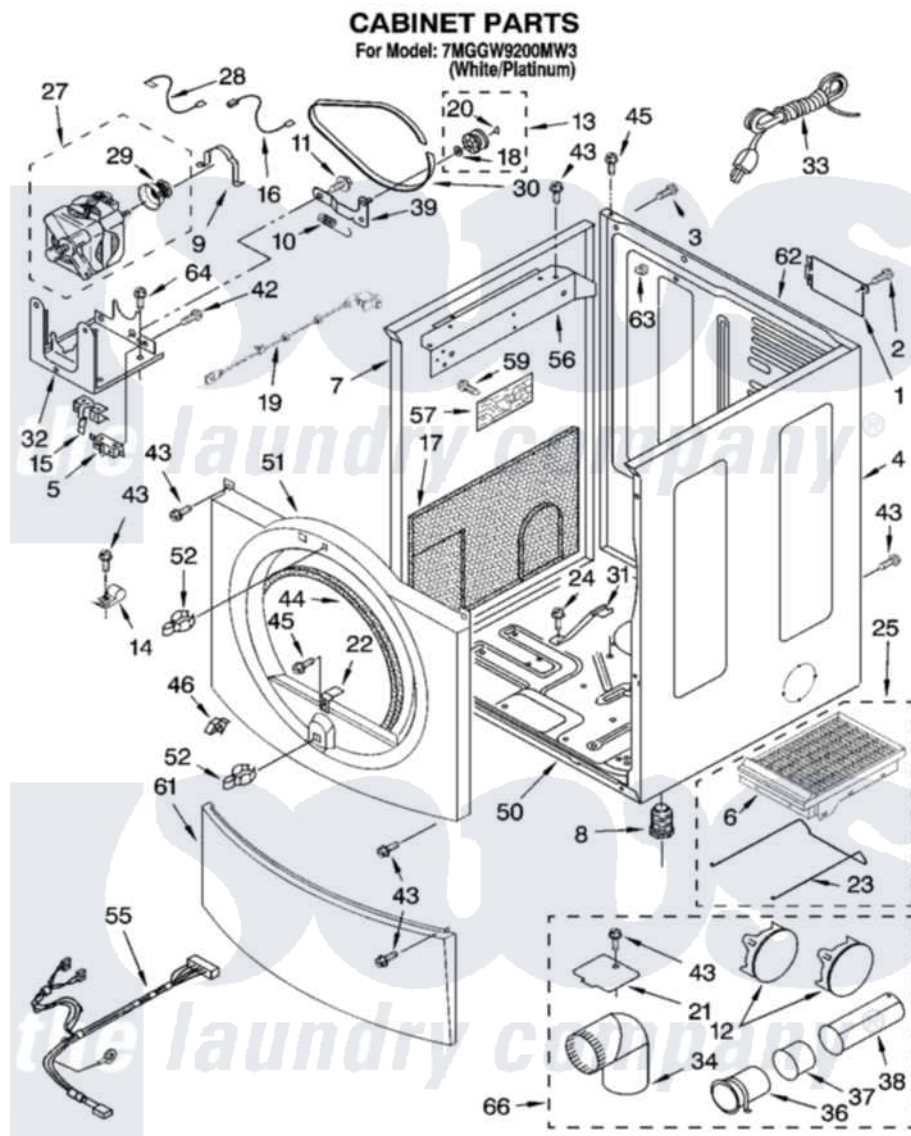

Whirlpool 7MGGW9200MW3 02 - CABINET PARTS

8181202

3

Whirlpool Residential Whirlpool 7MGGW9200MW3 Dryer Parts Parts Diagram 02 - CABINET PARTS

[Click on the part number to view part](#)

Item	Original Part Number	Replaced By	Status	Part Description
1	8317340			Cover, Terminal Block
2	3390814	90767		Screw, 8A X 3/8 HeX Washer Head Tapping
3	697776	4331106		Screw, No.10-32 X 7/16
4	8578450	W10117273		Panel
5	3394881	279782		Switch-Lid
6	8521959	W10121663		Dryer Rack
7	8578437	W10117272		Panel
8	3392100	49621		Feet-Leveling
"	279810			Foot-Optional
9	660658			Clamp, Motor Mounting 343481 685441
10	3387374			Spring, Idler
11	3389420			Retainer-Idler 1/4-20 X 1/16
12	697750	W10470674		Dryer Exhaust Kit
13	3388672	279640		Pulley-ldr
14	3978776			Bracket, Gas Pipe Switch