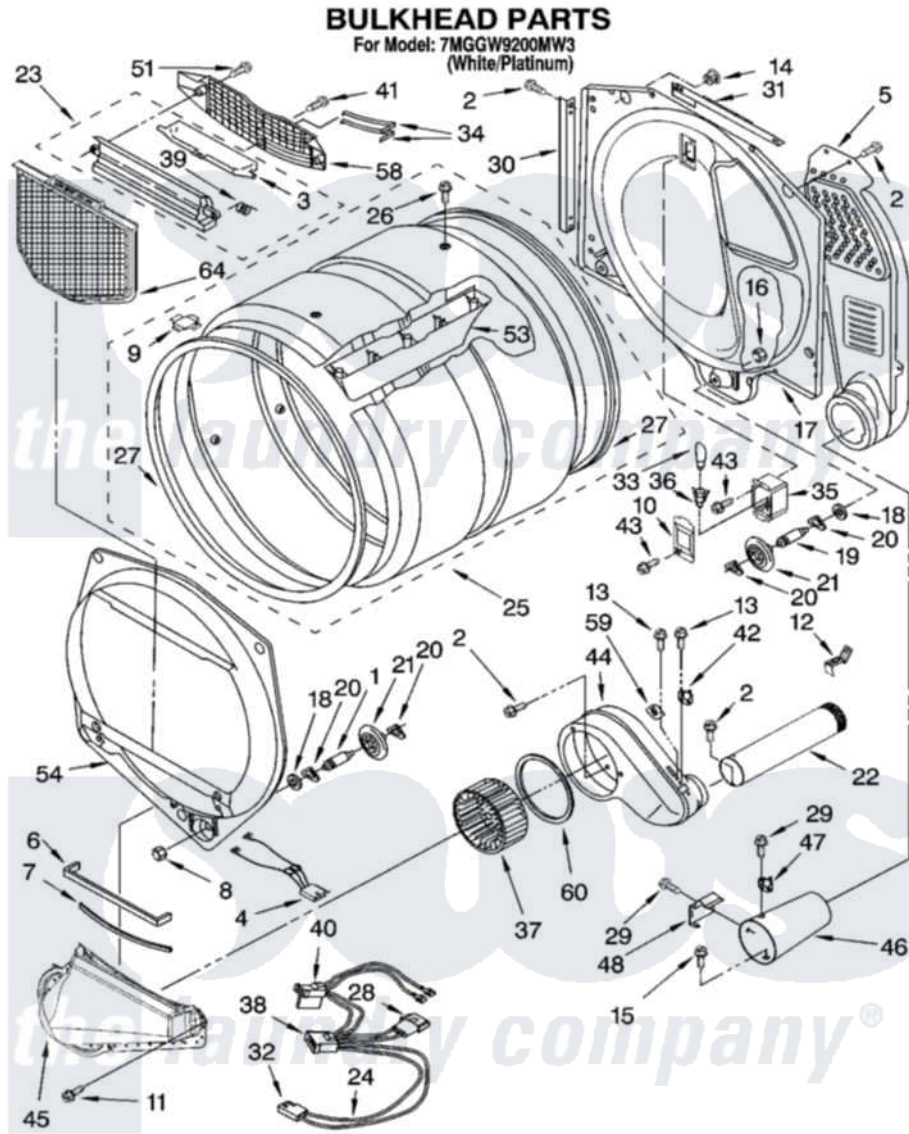

# Whirlpool 7MGGW9200MW3 03 - BULKHEAD PARTS

8181202

5

Whirlpool Residential Whirlpool 7MGGW9200MW3 Dryer Parts Parts Diagram 03 - BULKHEAD PARTS  
Click on the part number to view part

Item	Original Part Number	Replaced By	Status	Part Description
1	8575324	<a href="#">W10359271</a>		Shaft, Drum Roller Threads
2	3390647	<a href="#">488729</a>		Screw
3	3394984	<a href="#">8563758</a>		Door, Lint Screen
4	<a href="#">3406653</a>			Harness, Sensor
5	<a href="#">3394346</a>			Air Duct Assembly
6	<a href="#">697813</a>			Seal, Outlet Housing
7	697814	<a href="#">697813</a>		Seal, Outlet Housing
8	3934666	<a href="#">W10080210</a>		Nut, 3/8 X 16
9	<a href="#">8066086</a>			Plug, Drum Hole
10	3402841	<a href="#">8532165</a>		Lens, Drum Light
11	<a href="#">489463</a>			Screw, 8-18 X 1/16
12	<a href="#">8572105</a>			Retainer, Toe Panel
13	8533971	<a href="#">90767</a>		Screw, 8A X 3/8 HeX Washer Head Tapping
14	<a href="#">8529007</a>			Plug, Rear Bulkhead
15	<a href="#">693995</a>			Screw, Hex Head
16	W10001120	<a href="#">W10080190</a>		Nut, 3/8-16