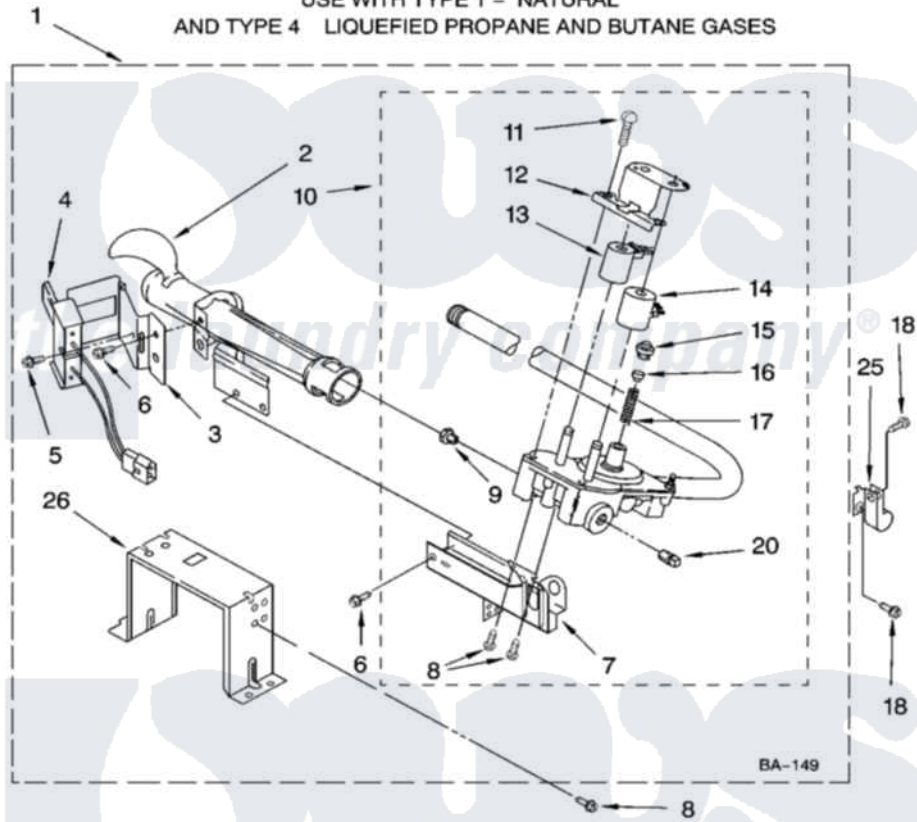

Whirlpool 7MGGW9200MW3 04 - 8318276 BURNER ASSEMBLY

8318276 BURNER ASSEMBLY

For Model: 7MGGW9200MW3
(White/Platinum)

USE WITH TYPE 1 - NATURAL
AND TYPE 4 LIQUEFIED PROPANE AND BUTANE GASES

8181202

7

Whirlpool [Residential Whirlpool 7MGGW9200MW3 Dryer Parts](#) Parts Diagram 04 - 8318276 BURNER ASSEMBLY
Click on the part number to view part

Item	Original Part Number	Replaced By	Status	Part Description
1	8318276	280119		Burner-Gas
2	688617	693140		Burner
3	694298			Bracket, Ignitor
4	686590	279311		Ignitor
5	3393909			Screw, 8-32 X 7/8
6	343641	681414		Screw, 10AB X 1/2
7	3389871		Not Available	Base, Burner
8	3387057			Screw, 10-16 X 1/2 Orifice, Burner
9	234826			Orifice, Burner Type 1
"	229742			Orifice, Burner
"	234868			Orifice, Burner
10	8318281	W10480542		Valve-Gas
11	694421			Screw, Bracket Mounting
12	694538			Bracket, Shunt
13	694540			Coil, 60 Hz
14	694539			Coil, 60 Hz

15	694424		Leak, Limiter
16	694423		Screw, Regulator Adjustment
17	694422		Spring, Regulator
18	3390647	488729	Screw
20	239822	W10295523	Plug, Pipe
25	3387561		Clamp-Pipe
26	3389889		Bracket, Support
"	BLANK		Not Available
"	694572	49572A	Following Parts Not Illustrated Conversion Kit To Type L.p.g.f