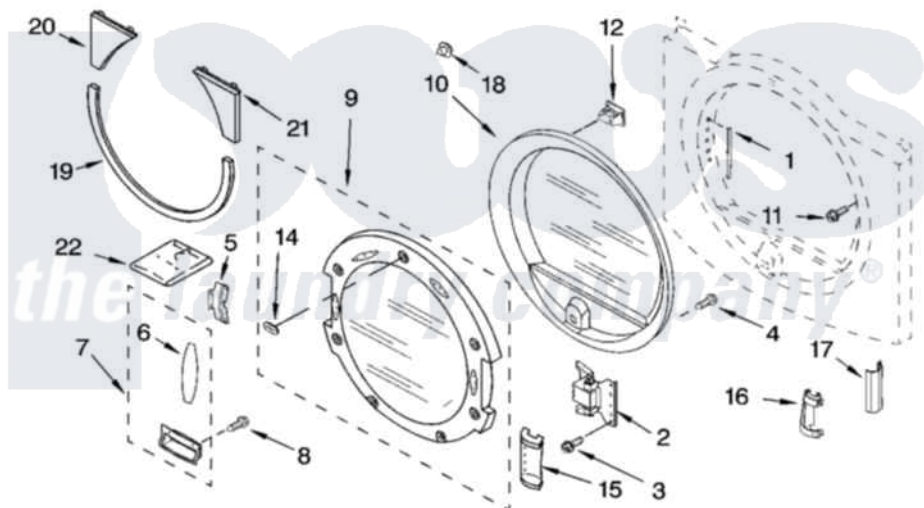

Whirlpool 7MGGW9200MW3 05 - DOOR PARTS, OPTIONAL PARTS (NOT INCLUDED)

DOOR PARTS
For Model: 7MGGW9200MW3
(White/Platinum)

8181202

9

Whirlpool [Residential Whirlpool 7MGGW9200MW3 Dryer Parts](#) Parts Diagram 05 - DOOR PARTS, OPTIONAL PARTS (NOT INCLUDED)

[Click on the part number to view part](#)

Item	Original Part Number	Replaced By	Status	Part Description
1	8066209	8563855		Label, Hinge Hole
2	8559709	280200		Hinge
3	8534015	280203		Screw-Kit
4	9742177			Screw, 8-18 X .625
5	8529539			Bracket, Handle
6	8529930			Pad, Door Handle
7	8559739			Handle, Door Assembly
"	8559738			Handle, Door Assembly Handle, Door Assembly
8	3357011	308685		Side Trim)
9	8572960			Door Assembly
10	8557501			Inner Door Assembly
11	355515			Screw, 8-18 X 11/16
12	3389441			Door Catch Assembly
14	8529540	8303811		Badge, Assembly