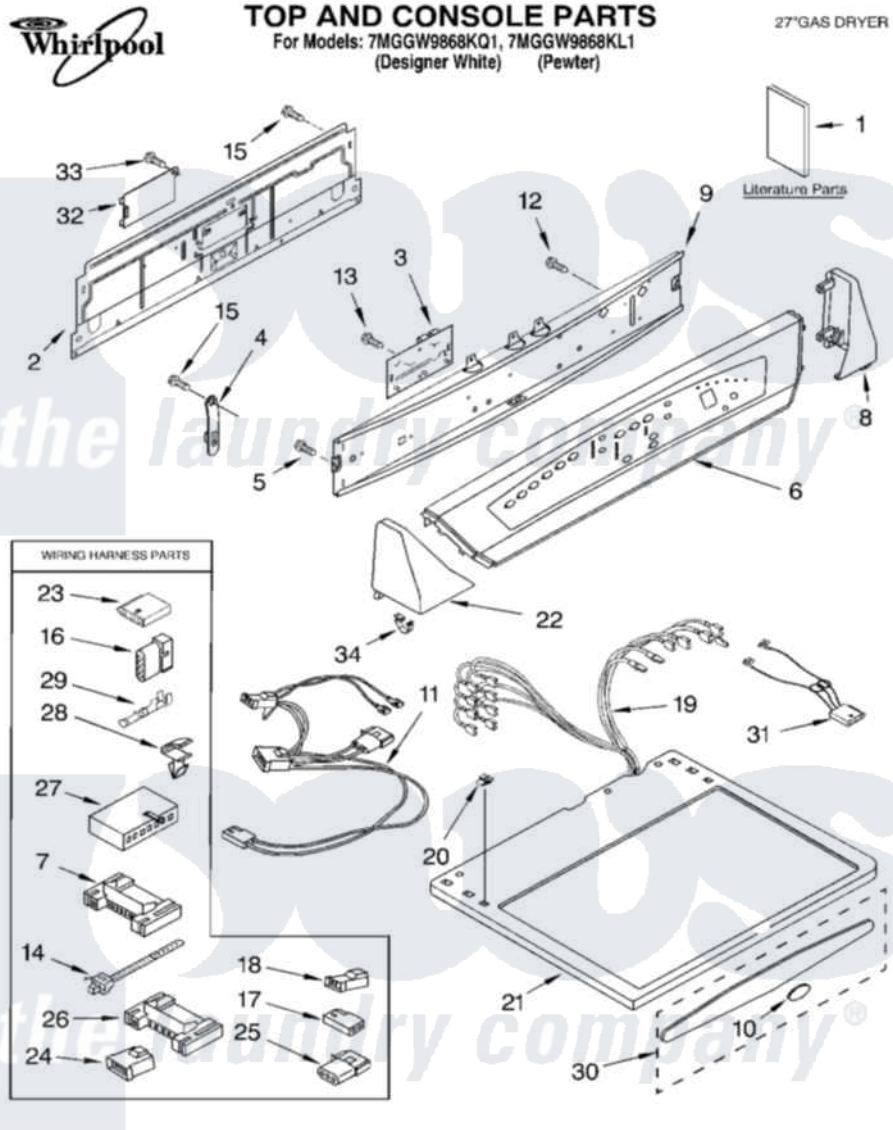

Whirlpool 7MGGW9868KL1 01 - TOP AND CONSOLE PARTS

04-03 Litho in U.S.A. (djc)

1

Part No. 8180046

Whirlpool [Residential Whirlpool 7MGGW9868KL1 Dryer Parts](#) Parts Diagram 01 - TOP AND CONSOLE PARTS
 Click on the part number to view part

Item	Original Part Number	Replaced By	Status	Part Description
1	LIT8543093		Not Available	Literature Parts (Guide, Use & Care)
"	LIT8528111		Not Available	Literature Parts (Instructions, Installation)
"	LIT8542632		Not Available	Literature Parts (Tech Sheet)
"	N/A		Not Available	Following May Be Purchased DO-IT-YOURSELF REPAIR MANUALS
"	LIT677818	677818L		Diy
2	8274338	285906		Panel-Rear
3	3980061	8566150		Control Board
4	8318255	8568314		Strap, Console
5	304231			Screw, 8-18 X 1/2
6	8533430		Not Available	Panel, Console (Includes Keyswitch) (Pearl)
"	8533438			Panel, Console
7	3395683			Receptacle, Multi-Terminal
8	8299686			Cap, End

"	8299688		Cap, End
9	8299690		Bracket, Control
10	8316751		Medallion Insert
11	3401850		Harness-Gas
12	3400073		Screw, Ground
13	3400826		Screw, 8-18 X 3/4
14	3391018		Tie Cable
15	693995		Screw, Hex Head
16	353424		Plug, Terminal
17	717252		Receptacle, Terminal
18	3403499		Connector, 2-Postion
19	8299949		Harness, Wiring
20	357213		Nut, Push-In
21	3978832	3979256	Top
"	3978837	3979257	Top
22	8299683	Not Available	Cap, End (L.H.) (Includes Item 13) (White)
"	8299685		Cap, End
23	3936144		Do-It-Yourself Repair Manuals
24	3403498		Connector, 3-Position
25	697779		Plug, 3-Way
26	2203186		Connector, 5-Circuit
27	3936150		Connector, 7-Circuit
28	3394427		Clip-Harness
29	94614		Terminal
30	8521943		Medallion Assembly
"	8521944		Medallion Assembly
31	3406653		Harness, Sensor
32	8317340		Cover, Terminal Block
33	3390814	90767	Screw, 8A X 3/8 HeX Washer Head Tapping
34	8312709		Clip-Console