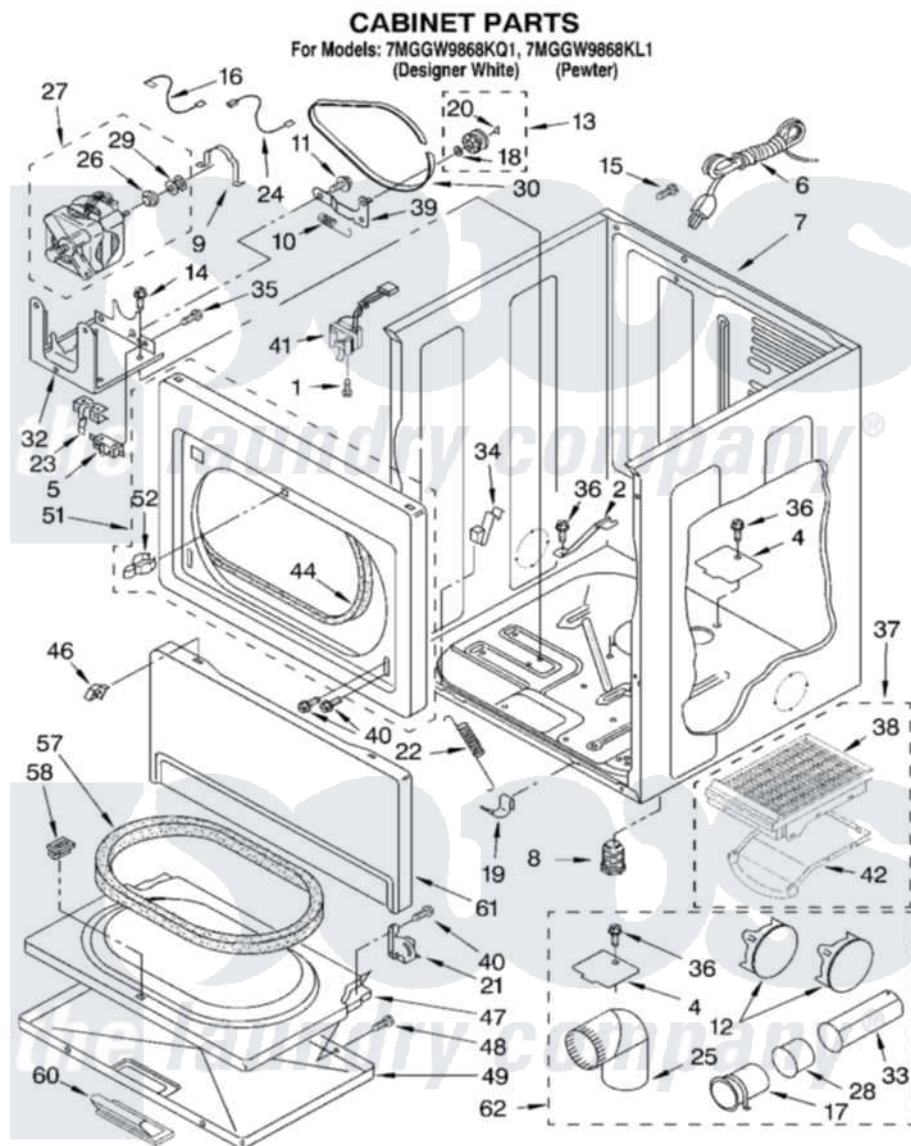

Whirlpool 7MGGW9868KL1 02 - CABINET PARTS

8180046

3

Whirlpool [Residential Whirlpool 7MGGW9868KL1 Dryer Parts](#) Parts Diagram 02 - CABINET PARTS
Click on the part number to view part

Item	Original Part Number	Replaced By	Status	Part Description
1	697773	3395530		Screw
2	8529757			Bracket, Burner
4	3394331			Plate Cover
5	3394881	279782		Switch-Lid
6	344020	3401402		Cord, Power
7	8310656			Cabinet
"	8528155	3979259		Cabinet
8	3392100	49621		Feet-Leveling
"	279810			Foot-Optional
9	660658			Clamp, Motor Mounting 343481 685441
10	3387374			Spring, Idler
11	3389420			Retainer-Idler 1/4-20 X 1/16
12	697750	W10470674		Dryer Exhaust Kit
"	3979261			Plug, Multivent
13	3388672	279640		Pulley-Idr
14	3390663	681414		Screw, 10AB X 1/2