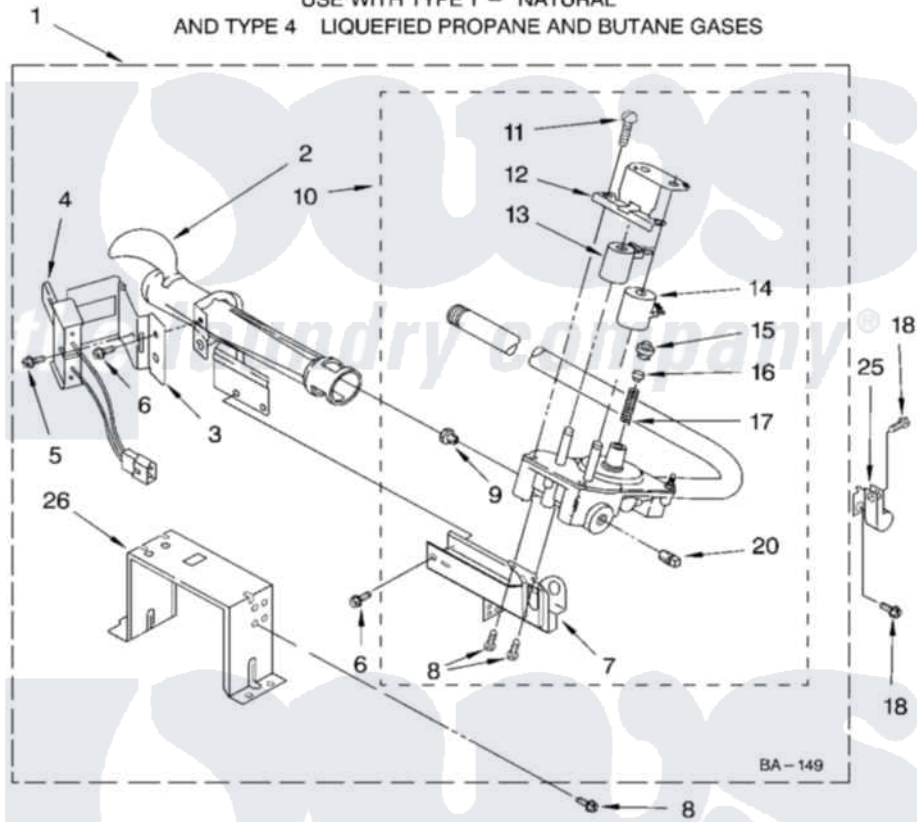

Whirlpool 7MGGW9868KL1 04 - 8318276 BURNER ASSEMBLY

8318276 BURNER ASSEMBLY

For Models: 7MGGW9868KQ1, 7MGGW9868KL1
(Designer White) (Pewter)

USE WITH TYPE 1 - NATURAL
AND TYPE 4 LIQUEFIED PROPANE AND BUTANE GASES

8180046

7

Whirlpool [Residential Whirlpool 7MGGW9868KL1 Dryer Parts](#) Parts Diagram 04 - 8318276 BURNER ASSEMBLY
Click on the part number to view part

Item	Original Part Number	Replaced By	Status	Part Description
1	8318276	280119		Burner-Gas
2	688617	693140		Burner
3	694298			Bracket, Ignitor
4	686590	279311		Ignitor
5	3393909			Screw, 8-32 X 7/8
6	343641	681414		Screw, 10AB X 1/2
7	3389871		Not Available	Base, Burner
8	3387057			Screw, 10-16 X 1/2 Orifice, Burner
9	234826			Orifice, Burner Type 1
"	229742			Orifice, Burner
"	234868			Orifice, Burner
10	8318281	W10480542		Valve-Gas
11	694421			Screw, Bracket Mounting
12	694538			Bracket, Shunt
13	694540			Coil, 60 Hz
14	694539			Coil, 60 Hz

15	694424		Leak, Limiter
16	694423		Screw, Regulator Adjustment
17	694422		Spring, Regulator
18	3390647	488729	Screw
20	239822	W10295523	Plug, Pipe
25	3387561		Clamp-Pipe
26	3389889		Bracket, Support
"	N/A		FOLLOWING PARTS NOT ILLUSTRATED
"	694572	49572A	Conversion Kit To Type L.p.g.f