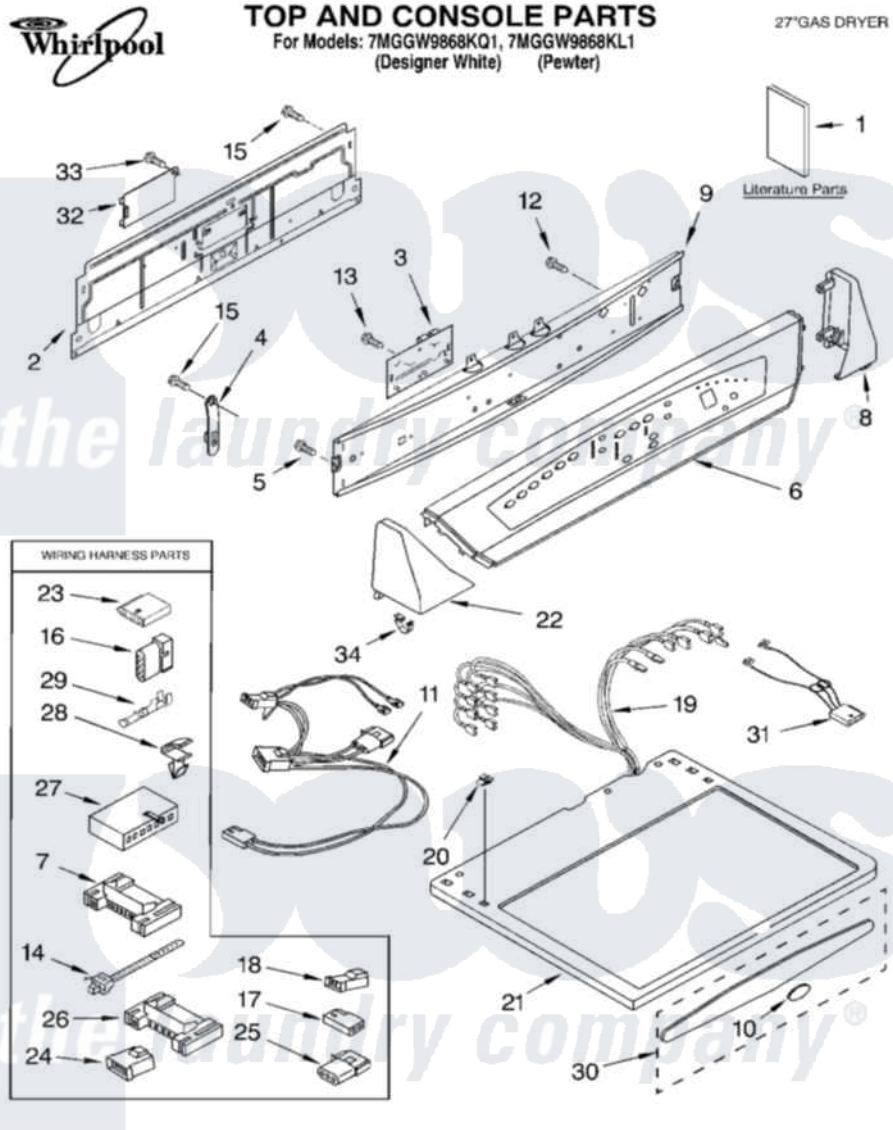

Whirlpool 7MGGW9868KQ1 01 - TOP AND CONSOLE PARTS

04-03 Litho in U.S.A. (djc)

1

Part No. 8180046

Whirlpool [Residential Whirlpool 7MGGW9868KQ1 Dryer Parts](#) Parts Diagram 01 - TOP AND CONSOLE PARTS
Click on the part number to view part

Item	Original Part Number	Replaced By	Status	Part Description
1	LIT8543093		Not Available	Literature Parts (Guide, Use & Care)
"	LIT8528111		Not Available	Literature Parts (Instructions, Installation)
"	LIT8542632		Not Available	Literature Parts (Tech Sheet)
"	N/A		Not Available	Following May Be Purchased DO-IT-YOURSELF REPAIR MANUALS
"	LIT677818	677818L		Diy
2	8274338	285906		Panel-Rear
3	3980061	8566150		Control Board
4	8318255	8568314		Strap, Console
5	304231			Screw, 8-18 X 1/2
6	8533430		Not Available	Panel, Console (Includes Keypad) (Pearl)
"	8533438			Panel, Console
7	3395683			Receptacle, Multi-Terminal
8	8299686			Cap, End