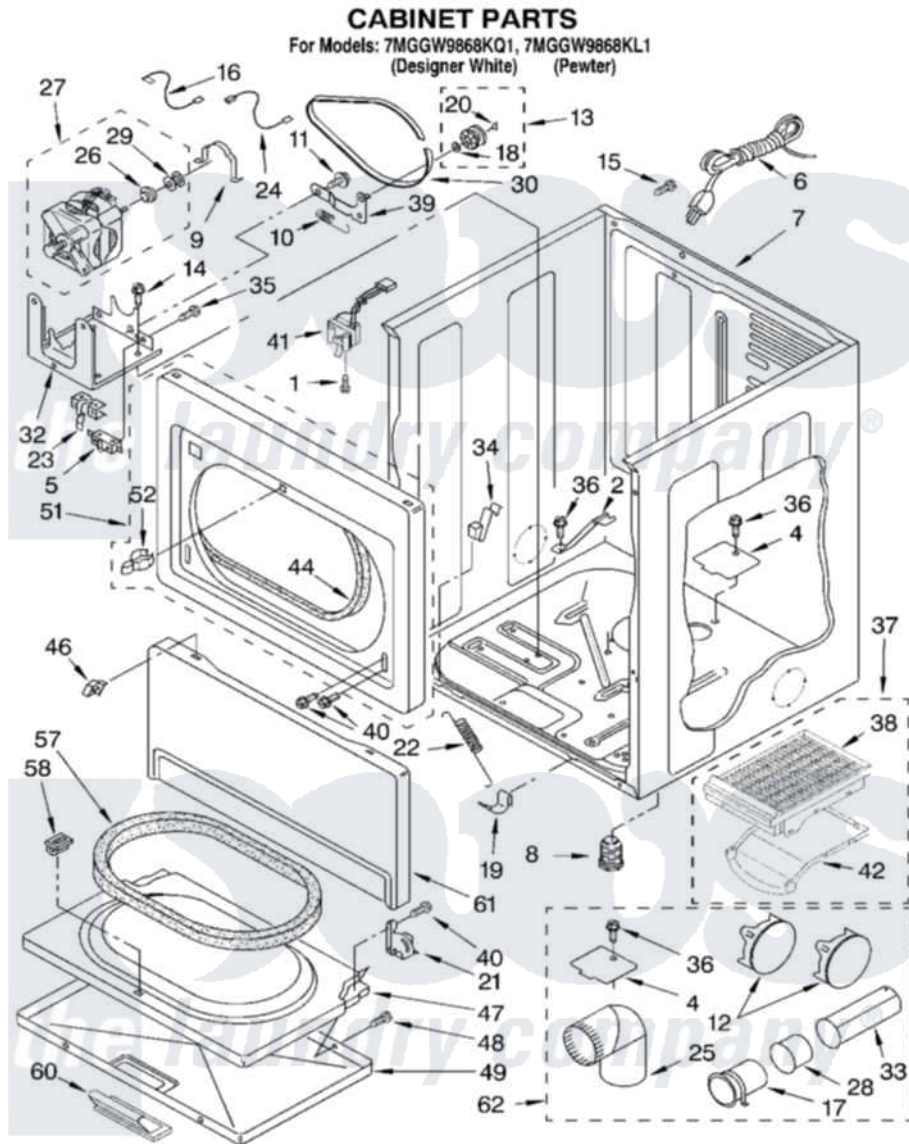

Whirlpool 7MGGW9868KQ1 02 - CABINET PARTS

8180046

3

Whirlpool [Residential Whirlpool 7MGGW9868KQ1 Dryer Parts](#) Parts Diagram 02 - CABINET PARTS
 Click on the part number to view part

Item	Original Part Number	Replaced By	Status	Part Description
1	697773	3395530		Screw
2	8529757			Bracket, Burner
4	3394331			Plate Cover
5	3394881	279782		Switch-Lid
6	344020	3401402		Cord, Power
7	8310656			Cabinet
"	8528155	3979259		Cabinet
8	3392100	49621		Feet-Leveling
"	279810			Foot-Optional
9	660658			Clamp, Motor Mounting 343481 685441
10	3387374			Spring, Idler
11	3389420			Retainer-Idler 1/4-20 X 1/16
12	697750	W10470674		Dryer Exhaust Kit
"	3979261			Plug, Multivent
13	3388672	279640		Pulley-Idr
14	3390663	681414		Screw, 10AB X 1/2