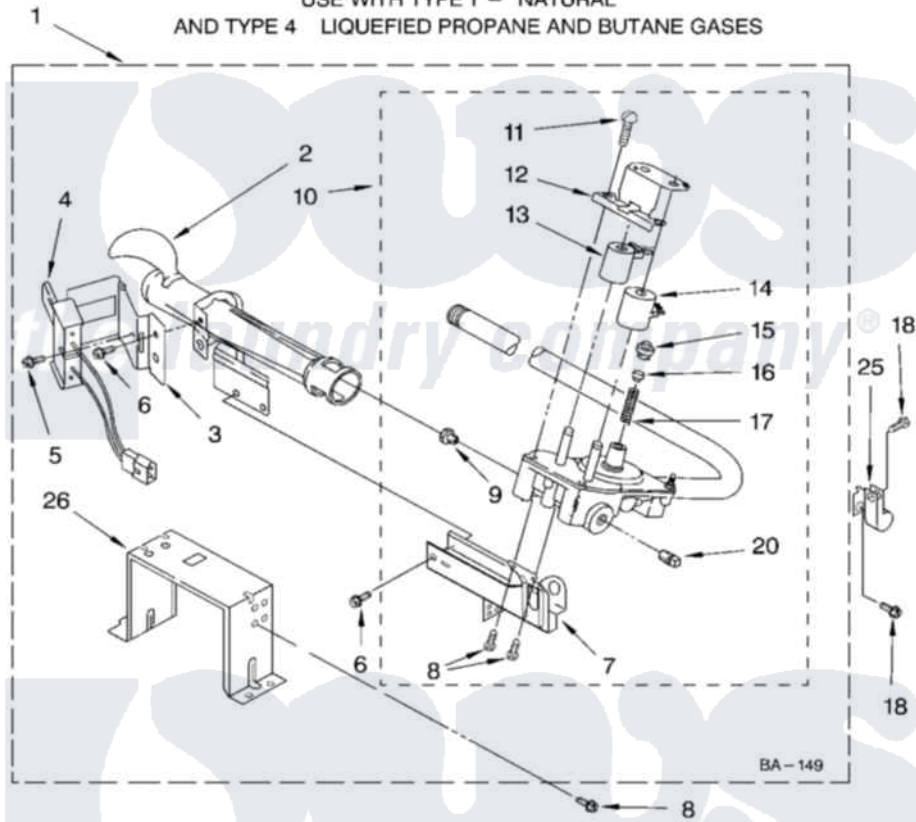

# Whirlpool 7MGGW9868KQ1 04 - 8318276 BURNER ASSEMBLY

## 8318276 BURNER ASSEMBLY

For Models: 7MGGW9868KQ1, 7MGGW9868KL1  
(Designer White) (Pewter)

USE WITH TYPE 1 - NATURAL  
AND TYPE 4 LIQUEFIED PROPANE AND BUTANE GASES

8180046

7

Whirlpool [Residential Whirlpool 7MGGW9868KQ1 Dryer Parts](#) Parts Diagram 04 - 8318276 BURNER ASSEMBLY  
Click on the part number to view part

Item	Original Part Number	Replaced By	Status	Part Description
1	8318276	<a href="#">280119</a>		Burner-Gas
2	688617	<a href="#">693140</a>		Burner
3	<a href="#">694298</a>			Bracket, Ignitor
4	686590	<a href="#">279311</a>		Ignitor
5	<a href="#">3393909</a>			Screw, 8-32 X 7/8
6	343641	<a href="#">681414</a>		Screw, 10AB X 1/2
7	3389871		Not Available	Base, Burner
8	<a href="#">3387057</a>			Screw, 10-16 X 1/2 Orifice, Burner
9	<a href="#">234826</a>			Orifice, Burner Type 1
"	<a href="#">229742</a>			Orifice, Burner
"	<a href="#">234868</a>			Orifice, Burner
10	8318281	<a href="#">W10480542</a>		Valve-Gas
11	<a href="#">694421</a>			Screw, Bracket Mounting
12	<a href="#">694538</a>			Bracket, Shunt
13	<a href="#">694540</a>			Coil, 60 Hz
14	<a href="#">694539</a>			Coil, 60 Hz