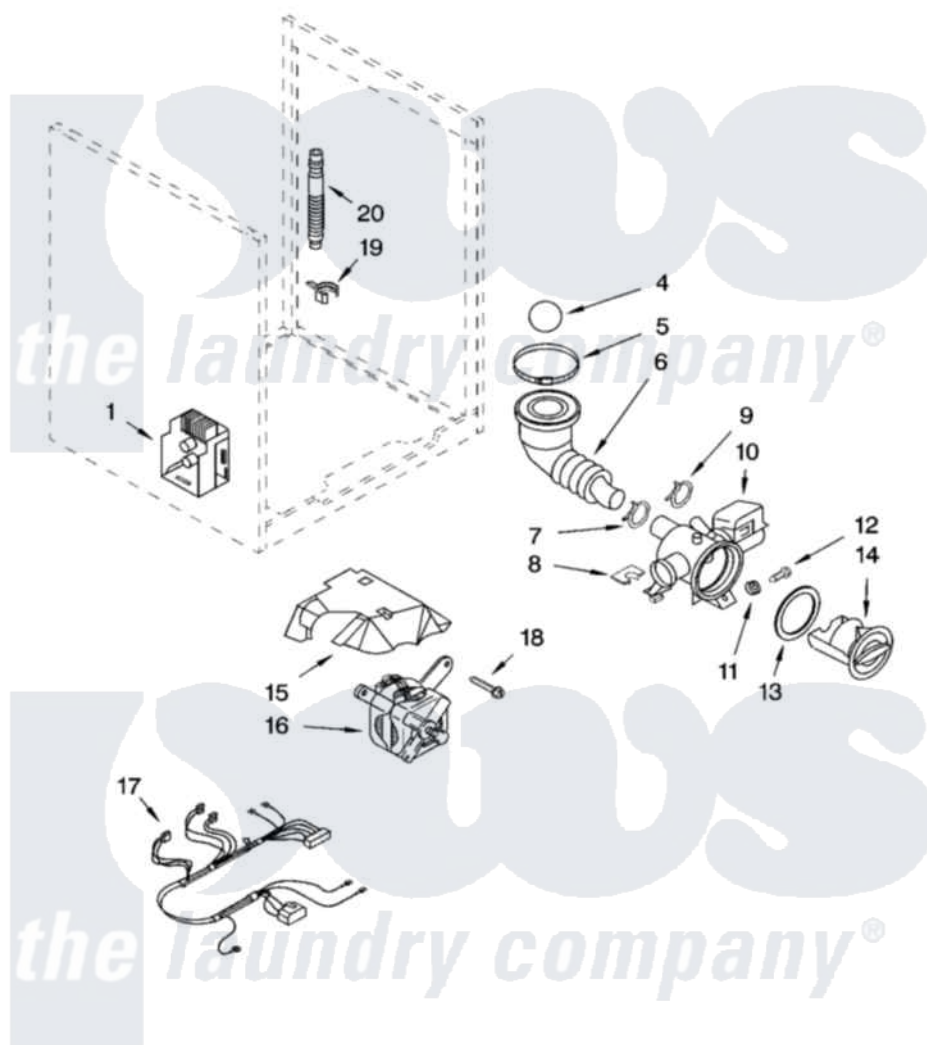

Whirlpool 7MGHW9100MW0 06 - PUMP AND MOTOR PARTS

PUMP AND MOTOR PARTS

For Model: 7MGHW9100MW0
(White/Platinum)

8180168

11

Whirlpool [Residential Whirlpool 7MGHW9100MW0 Washer Parts](#) Parts Diagram 06 - PUMP AND MOTOR PARTS

[Click on the part number to view part](#)

Item	Original Part Number	Replaced By	Status	Part Description
1	8181693	8182706		Control Unit
4	8181733	W10121657		Ball
5	8181734	696392		Hose Clamp
6	8181732			Hose, Tub To Pump
7	8181753	285655		Clamp, Hose
8	8181786	280181		Grommet
9	8181752	3367052		Clamp, Hose
10	8181684	280187		Pump-Water
11	8181787	280182		Grommet
12	8181780			Screw
13	8181736			Seal, Filter Cap
14	8181735			Cap, Filter
15	8181766			Cover, Motor
16	8181682	8182793		Motor, Drive
17	8181782	W10137867		Harns-Wire
18	8181761	W10128585		Bolt, Motor