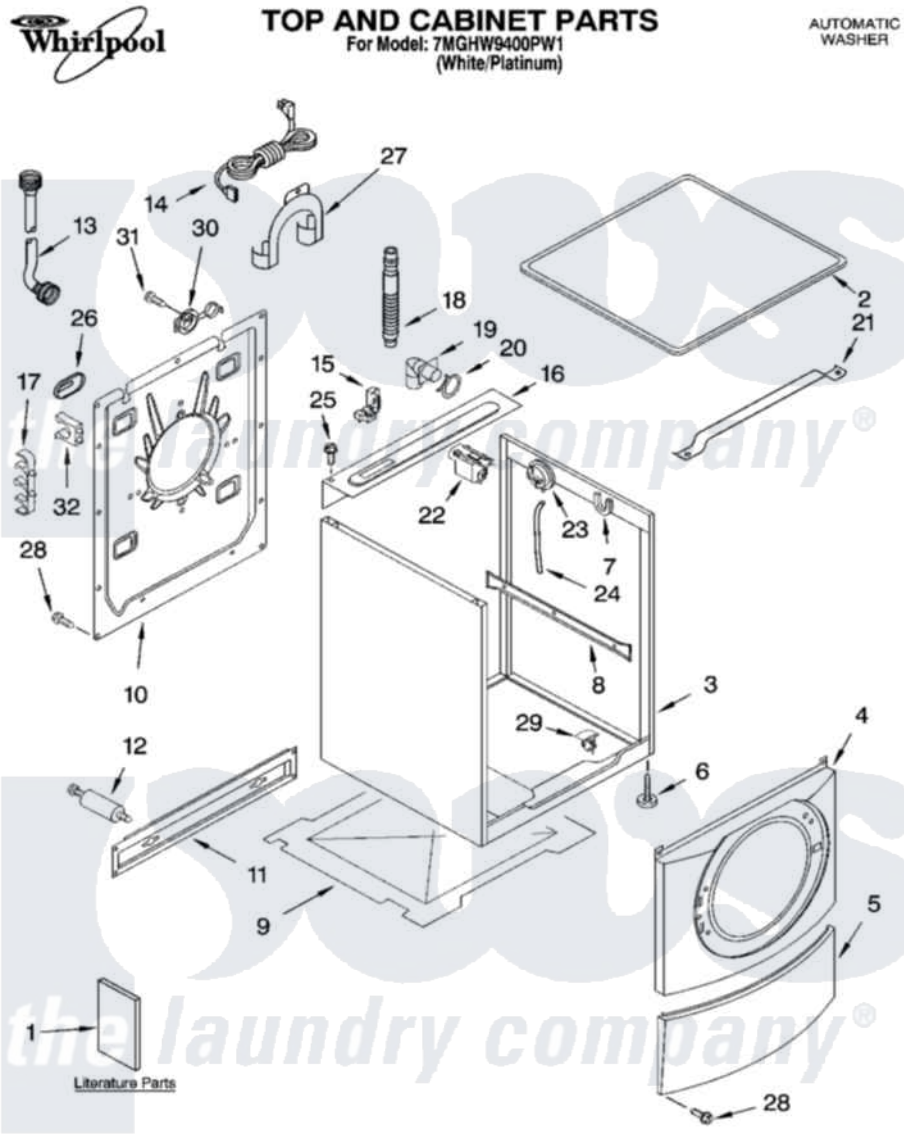

Whirlpool 7MGHW9400PW1 01 - TOP AND CABINET PARTS

7-06 Printed In U.S.A. (drd)

1

Part No. 8181280

Whirlpool Residential Whirlpool 7MGHW9400PW1 Washer Parts Parts Diagram 01 - TOP AND CABINET PARTS
Click on the part number to view part

Item	Original Part Number	Replaced By	Status	Part Description
1	8182780		Not Available	Use & Care Guide
"	8182782		Not Available	Dispenser Guide
"	8182136		Not Available	Quick Start Guide
2	8181641			Top
3	8181630	8182609		Cabinet
4	8181838			Panel, Front
5	8181643			Toe Panel
6	8181636			Foot, Levelling
7	8181763			Bracket, Spring
8	8183008			Brace, Side Panel
9	8181635			Pan, Bottom
10	8182698			Panel, Rear
11	8182117	W10003040		Brace, Transport
12	8182797	W10289554A		Bolt
"	8182798	W10289554A		Bolt
13	8182795	89503		Hose-Inlet

"	8182792	89503	Hose-Inlet
14	8183009		Cord, Power
15	8181690	8182635	Strain Relief
16	8182116	W10138248	Brace, Rear
17	8182701		Clip, Outer Hose Holder
18	8181737		Hose, Drain
19	8181738		Connector, Hose Outlet
20	8181752	3367052	Clamp, Hose
21	8181632		Brace, Top
22	8181683	W10326464	Filter, Interference
23	8181695		Switch, Pressure
24	8181739	W10004260	Hose, Pressure Switch
25	8181691		Screw
26	8182700	8540268	Cover, Transport
27	8181768	W10280024	U-Bend, Drain Hose
28	8181828	488729	Screw
29	8181930	W10085220	Microswitch
30	8182200	8182699	Grommet, Cord Support
31	8182201		Screw, 3 X 8 mm
32	8182702		Clip, Outer Hose Holder
"	BLANK	Not Available	Following Parts Not Illustrated
"	8182109		Harness Channel