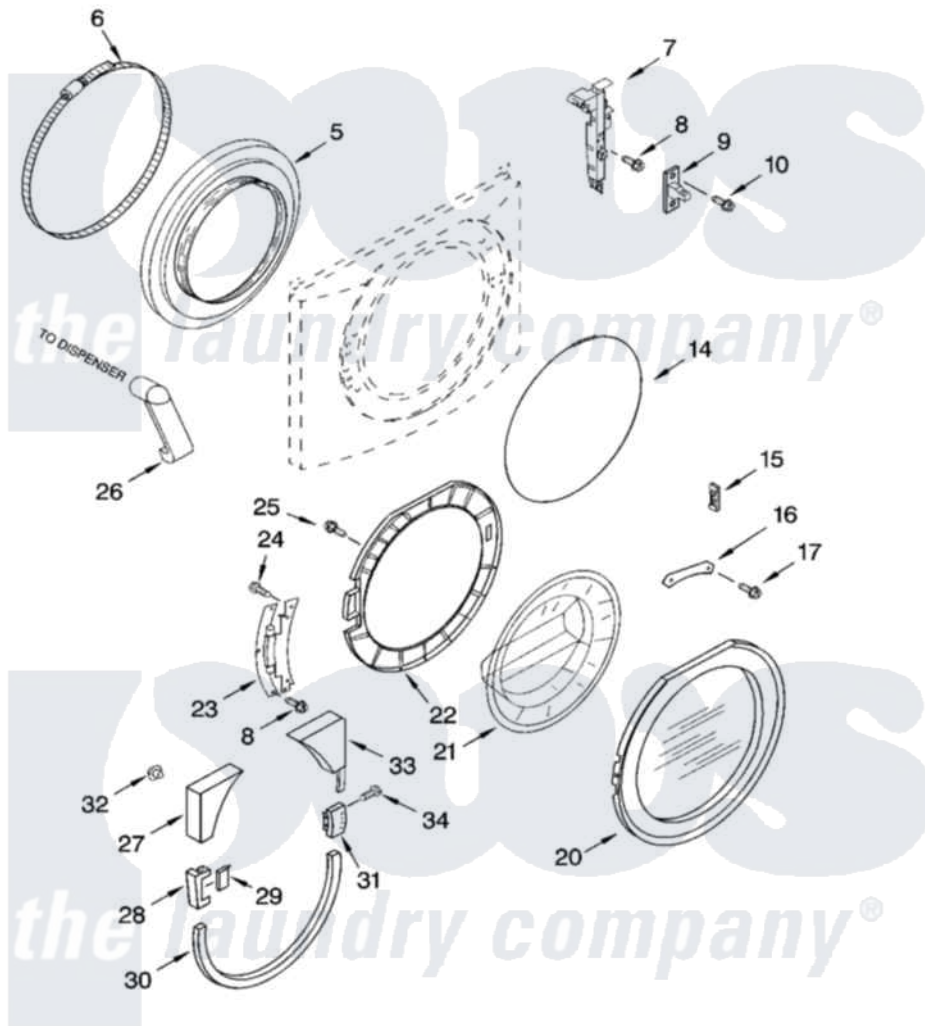

# Whirlpool 7MGHW9400PW1 02 - DOOR AND LATCH PARTS

## DOOR AND LATCH PARTS

For Model: 7MGHW9400PW1  
(White/Platinum)

8181280

3

Whirlpool Residential Whirlpool 7MGHW9400PW1 Washer Parts Parts Diagram 02 - DOOR AND LATCH PARTS  
Click on the part number to view part

Item	Original Part Number	Replaced By	Status	Part Description
5	<a href="#">8182119</a>			Bellow
6	<a href="#">8182210</a>			Clamp, Bellow
7	<a href="#">8182634</a>			Lock, Door
8	8181760	<a href="#">8540725</a>		Screw
9	<a href="#">8181651</a>			Hook, Door
10	8181758	<a href="#">8182214</a>		Screw
14	<a href="#">8182211</a>			Clamp, Bellow To Front Panel
15	8181659	<a href="#">W10128586</a>		Clamp, Glass Support
16	<a href="#">8181650</a>			Clamp, Glass
17	<a href="#">8181785</a>			Screw
20	8182044	<a href="#">8182992</a>		Door Frame Assembly
21	<a href="#">8181655</a>			Glass, Door
22	8182628	<a href="#">W10163308</a>		Frame
23	<a href="#">8181843</a>			Hinge, Door
24	<a href="#">8181660</a>			Screw
25	<a href="#">8181661</a>			Screw, Actuator

26	<a href="#">8181718</a>	Tube, Dispenser To Bellow
27	<a href="#">8181842</a>	Trim, Upper Left
28	<a href="#">8181841</a>	Cover, Hinge
29	<a href="#">8181844</a>	Cover, Hinge
30	<a href="#">8181840</a>	Trim, Lower
31	<a href="#">8181846</a>	Handle, Door
32	<a href="#">8182779</a>	Clip, Trim
33	<a href="#">8181839</a>	Trim, Upper Right
34	8181759	<a href="#">3400805</a> Screw, 8-18 X 3/64