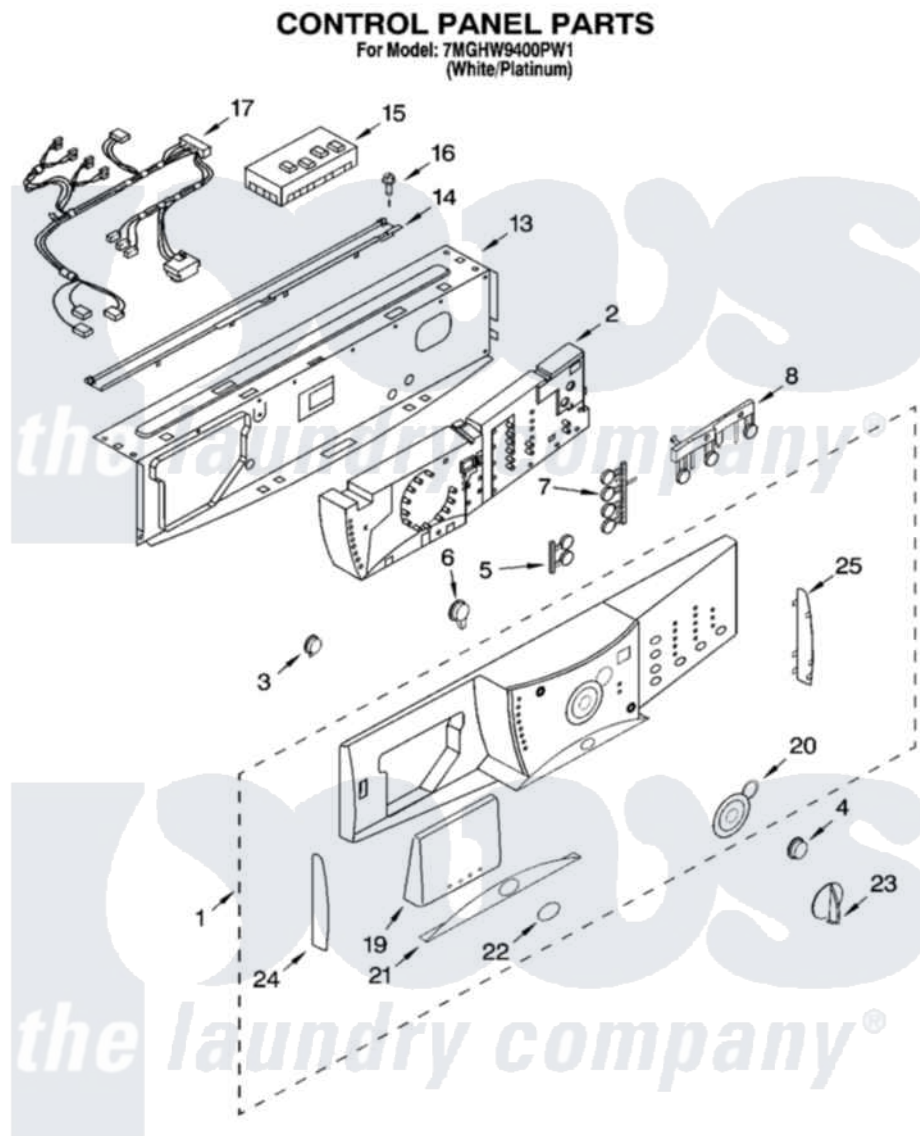

Whirlpool 7MGHW9400PW1 03 - CONTROL PANEL PARTS

8181280

5

Whirlpool [Residential Whirlpool 7MGHW9400PW1 Washer Parts](#) Parts Diagram 03 - CONTROL PANEL PARTS

[Click on the part number to view part](#)

Item	Original Part Number	Replaced By	Status	Part Description
1	8182784			Panel, Control
2	8182717			User Interface
3	8181860			Button, Power
4	8182188			Button, Start
5	8181863			Button Set, Soil Level
6	8182275			Button, Pause/Cancel
7	8181864			Button Set, Options
8	8181865			Button Set, Spin/Temperature
13	8182224		Not Available	Brace, Front Top
14	8182800			Channel, Water
15	8182788			Microcomputer, Machine Control
16	8181756	488729		Screw
17	8182212			Harness, Wiring
19	8181854			Handle, Drawer
20	8181855			Bezel, Knob
21	8181857			Overlay, Door

22	8181858	8303811	Badge, Assembly
23	8181859		Knob, Control
24	8181852		Endcap, Left
25	8181853		Endcap, Right