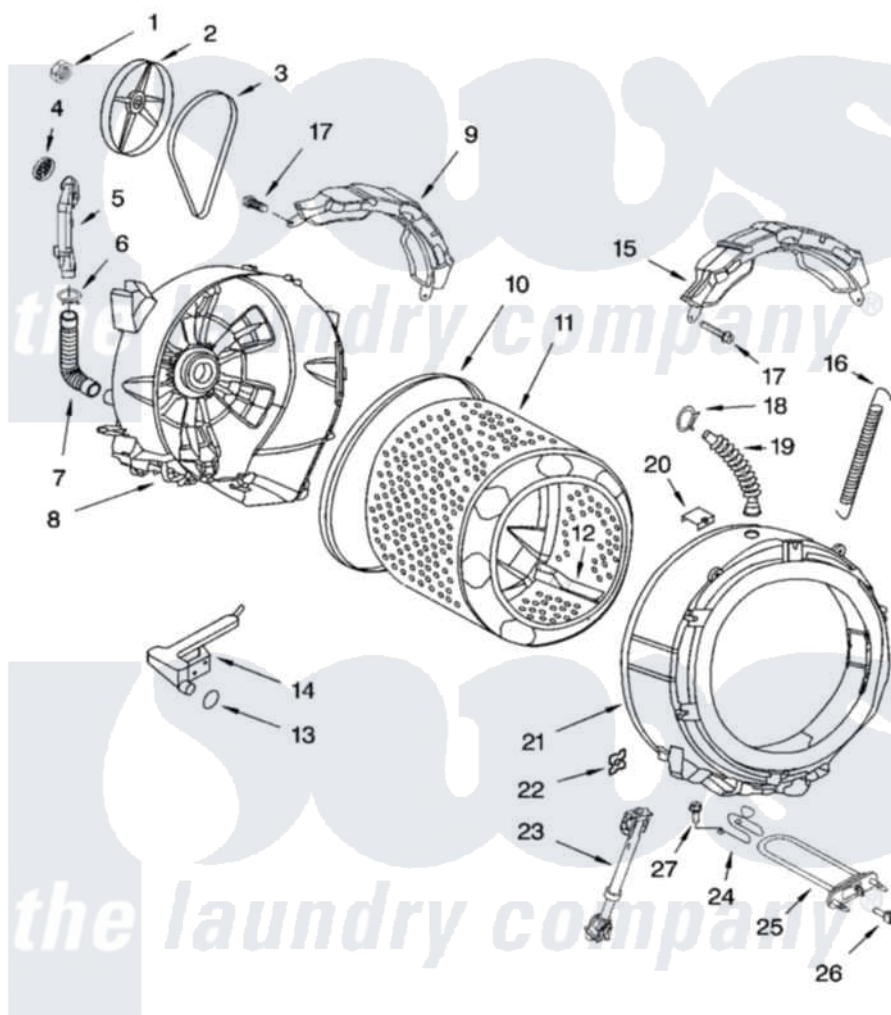

Whirlpool 7MGHW9400PW1 05 - TUB AND BASKET PARTS

TUB AND BASKET PARTS

For Model: 7MGHW9400PW1
(White/Platinum)

8181280

9

Whirlpool [Residential Whirlpool 7MGHW9400PW1 Washer Parts](#) Parts Diagram 05 - TUB AND BASKET PARTS
Click on the part number to view part

Item	Original Part Number	Replaced By	Status	Part Description
1	8182132	W10283361		Nut, Pulley
2	8182650			Pulley
3	8182633	W10388414		Belt
4	8181745			Grid, Ventilation
5	8181744			Pipe, Ventilation
6	8181746	W10208156		Clamp
7	8181743			Hose, Exhaust
8	8181666	W10253866		Tub-Outer
9	8181644			Counterweight, Rear
10	8181673			Gasket, Tub
11	8182247	W10269756		Basket
12	8182233			Baffle, Basket
13	8181748	W10250553		O-Ring, Air Trap
14	8181731			Airtrap
15	8181645	W10008880		Counterweight, Front
16	8182814			Spring, Suspension

17	8181647	W10182109		Screw-Kit
18	8181742	3367052		Clamp, Hose
19	8181794			Hose, Tub To Dispenser
20	8181667	8540092		Clamp, Tub
21	8181665	285981		Tub-Outer
22	8181648	8182512		Nut, Push-In
23	8182703			Shock Absorber
24	8181686	W10250558		Bracket, Heater Support
25	8182666			Element, Heating
26	8181705			Ntc
27	8181687	8182214		Screw
"	BLANK		Not Available	Following Parts Not Illustrated
"	8182126	3196427		Screw