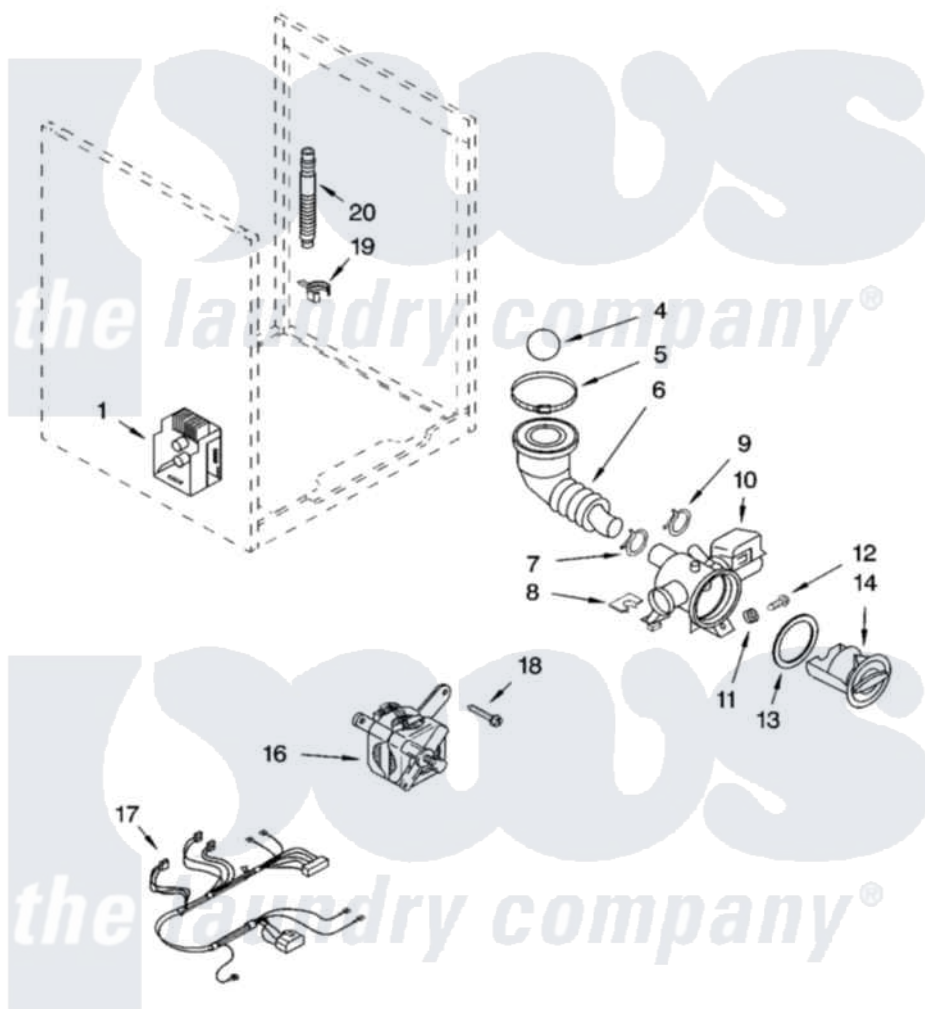

Whirlpool 7MGHW9400PW1 06 - PUMP AND MOTOR PARTS, OPTIONAL PARTS (NOT INCLUDED)

PUMP AND MOTOR PARTS

For Model: 7MGHW9400PW1
(White/Platinum)

8181280

11

Whirlpool [Residential Whirlpool 7MGHW9400PW1 Washer Parts](#) Parts Diagram 06 - PUMP AND MOTOR PARTS, OPTIONAL PARTS (NOT INCLUDED)
Click on the part number to view part

Item	Original Part Number	Replaced By	Status	Part Description
1	8182706			Control Unit
4	8181733	W10121657		Ball
5	8181734	696392		Hose Clamp
6	8181732			Hose, Tub To Pump
7	8181753	285655		Clamp, Hose
8	8181786	280181		Grommet
9	8181752	3367052		Clamp, Hose
10	8181684	280187		Pump-Water
11	8181787	280182		Grommet
12	8181780			Screw
13	8181736			Seal, Filter Cap
14	8181735			Cap, Filter
16	8182793			Motor, Drive
17	8181782	W10137867		Harns-Wire
18	8181761	W10128585		Bolt, Motor

19	8181755	8182209	Retainer, Drain Hose
20	8181740	W10003250	Hose, Drain-Inner
	72017		Paint, Touch-Up
"	350938		Paint, Pressurized Spray B
"	350930		Paint, Pressurized Spray B
"	799344		Paint, Touch-Up)
"	BLANK	Not Available	ACCESSORY PARTS
"	285863		Water System Parts