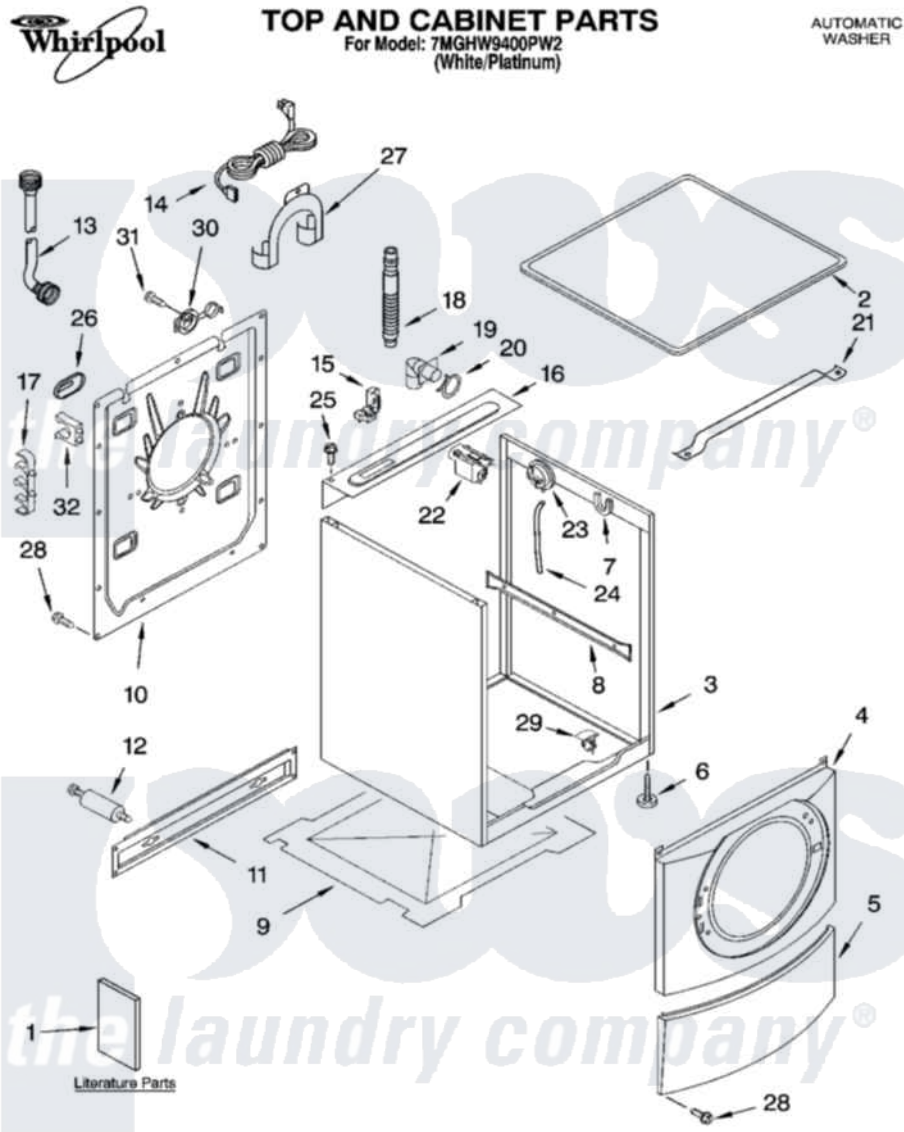

Whirlpool 7MGHW9400PW2 01 - TOP AND CABINET PARTS

7-06 Printed in U.S.A. (drd)

1

Part No. W10112166

Whirlpool Residential Whirlpool 7MGHW9400PW2 Washer Parts Parts Diagram 01 - TOP AND CABINET PARTS
 Click on the part number to view part

Item	Original Part Number	Replaced By	Status	Part Description
1	8182780		Not Available	Use & Care Guide
"	8182136		Not Available	Quick Start Guide
"	8182782		Not Available	Dispenser Guide
2	8181641			Top
3	8181630	8182609		Cabinet
4	8181838			Panel, Front
5	8181643			Toe Panel
6	8181636			Foot, Levelling
7	8181763			Bracket, Spring
8	8183008			Brace, Side Panel
9	8181635			Pan, Bottom
10	8182698			Panel, Rear
11	8182117	W10003040		Brace, Transport
12	8182797	W10289554A		Bolt
"	8182798	W10289554A		Bolt
13	8182795	89503		Hose-Inlet

"	8182792	89503	Hose-Inlet
14	8183009		Cord, Power
15	8181690	8182635	Strain Relief
16	8182607	W10138248	Brace, Rear
17	8182701		Clip, Outer Hose Holder
18	8181737		Hose, Drain
19	8181738		Connector, Hose Outlet
20	8181752	3367052	Clamp, Hose
21	8181632		Brace, Top
22	8183019	W10326464	Filter, Interference
23	8181695		Switch, Pressure
24	8181739	W10004260	Hose, Pressure Switch
25	8181691		Screw
26	8182700	8540268	Cover, Transport
27	8181768	W10280024	U-Bend, Drain Hose
28	8181828	488729	Screw
29	8182830	W10085220	Microswitch
30	8182200	8182699	Grommet, Cord Support
31	8182201		Screw, 3 X 8 mm
32	8182702		Clip, Outer Hose Holder
"	BLANK	Not Available	Following Parts Not Illustrated
"	8182109		Harness Channel