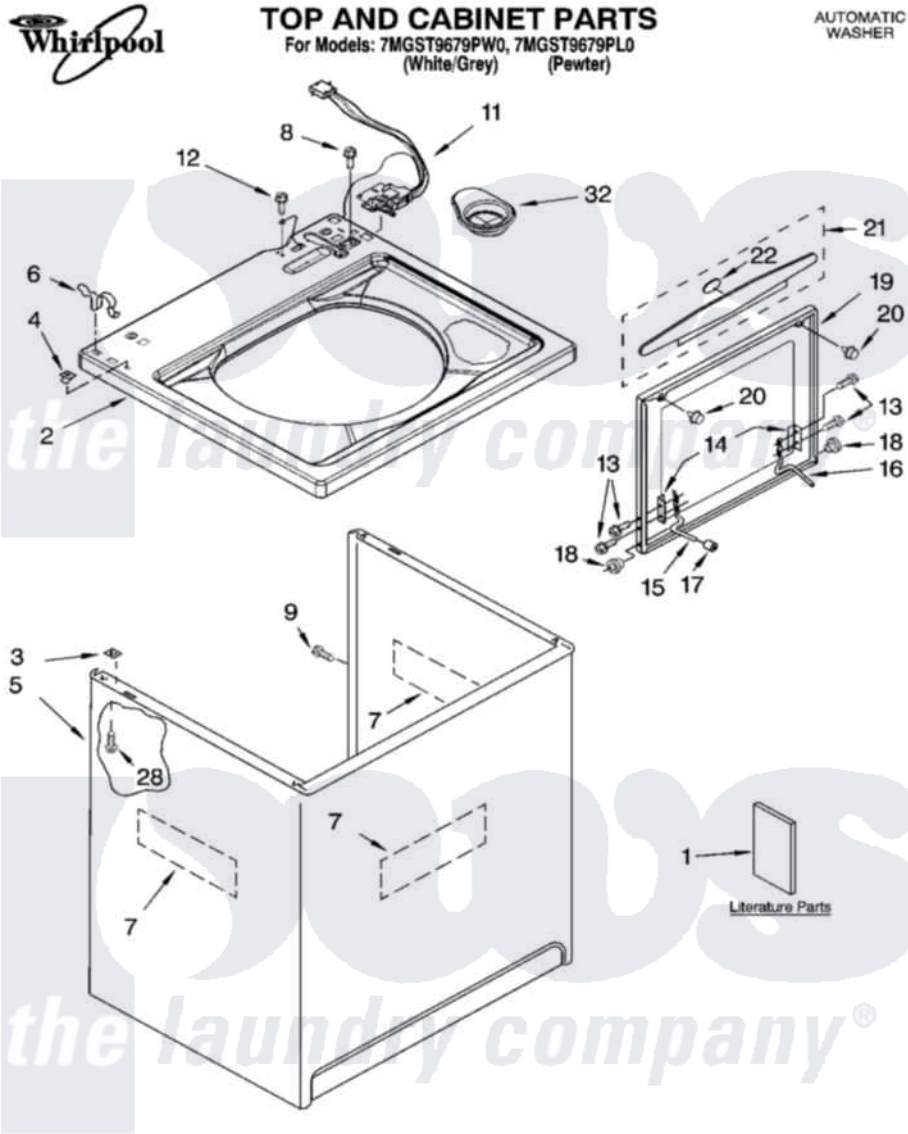

Whirlpool 7MGST9679PW0 01 - TOP AND CABINET PARTS

4-05 Litho in U.S.A. (drd)

1

Part No. 8180529 Rev. A

Whirlpool Residential Whirlpool 7MGST9679PW0 Washer Parts Parts Diagram 01 - TOP AND CABINET PARTS
 Click on the part number to view part

Item	Original Part Number	Replaced By	Status	Part Description
1	8539803		Not Available	Installation Instructions
"	8539806		Not Available	Use & Care Guide
"	8558606		Not Available	Feature Sheet
"	8558597		Not Available	Energy Guide
"	8563996		Not Available	Wiring Diagram
2	3955789			Top
"	3957075			Top
3	62750			Spacer, Cabinet To Top (4)
4	357213			Nut, Push-In
5	63424			Cabinet
"	3956112			Cabinet
6	62780			Clip, Top And Cabinet And Rear Panel
7	3976348			Absorber, Sound
8	3400611			Screw And Washer, Lid Switch
9	3357011	308685		Side Trim)
11	8054980			Switch, Lid

12	3351614		Screw, Gearcase Cover Mounting
13	355274	W10119828	Screw, Lid Hinge Mounting
14	21097		Pad, Lid Hinge
15	8055257		Hinge, Lid
16	8055256		Hinge, Lid
17	19119		Bumper, Lid Hinge
18	8319539		Bearing, Lid Hinge
19	8576593	3957600	Lid
"	8541778		Lid
20	9724509		Bumper, Lid
21	3956012		Handle, Lid
22	3956010		Insert, Handle
28	3390631		Screw, 10-16 X 3/8
32	8566266		Dispenser, Bleach