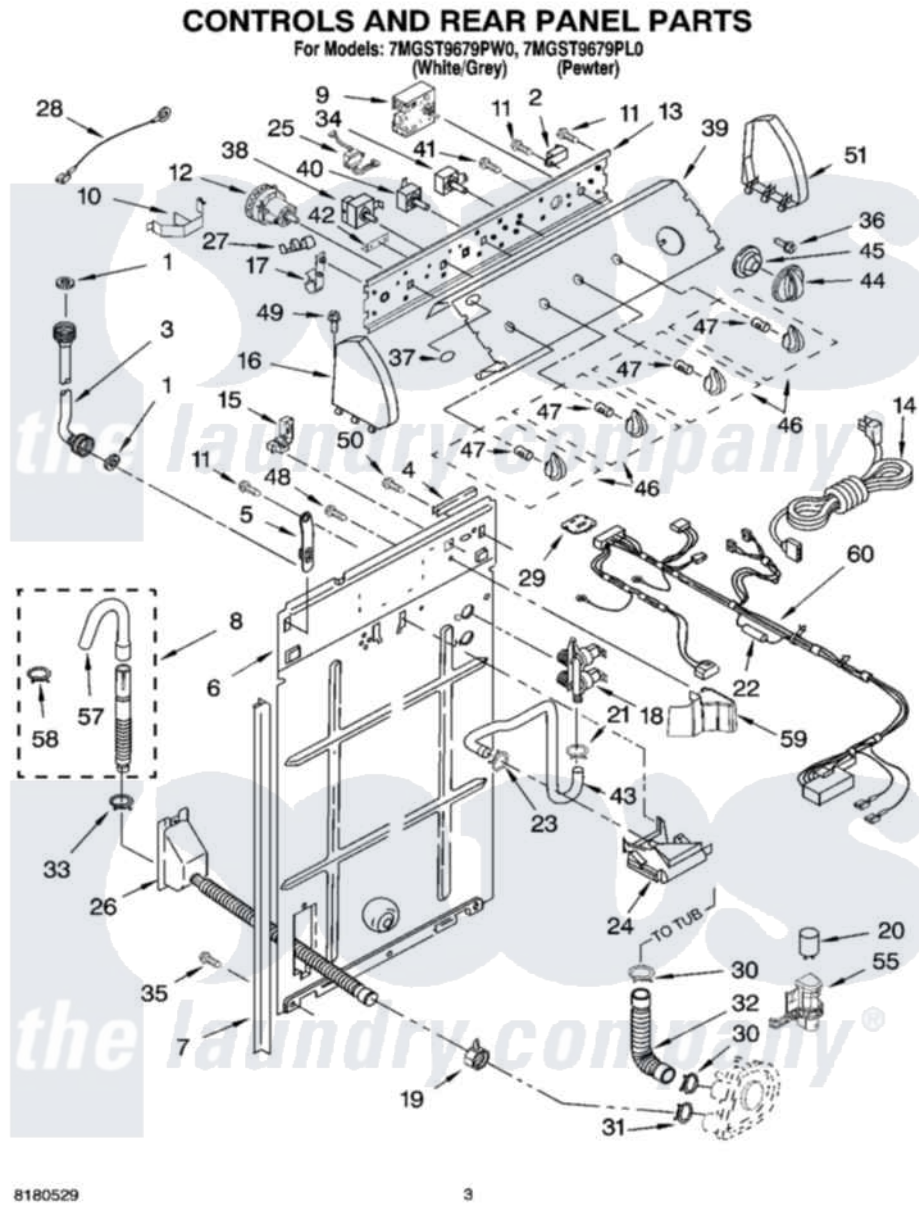

Whirlpool 7MGST9679PW0 02 - CONTROLS AND REAR PANEL PARTS

Whirlpool [Residential Whirlpool 7MGST9679PW0 Washer Parts](#) Parts Diagram 02 - CONTROLS AND REAR PANEL PARTS

[Click on the part number to view part](#)

Item	Original Part Number	Replaced By	Status	Part Description
1	3976300	16123		Washer Inlet-Hose Miscellaneous Parts Must be Ordered Separately.
2	694419			Mini-Buzzer
3	8571377	89503		Hose-Inlet
"	8571378	89503		Hose-Inlet
4	303294	3367669		Protector, Edge
5	8568314			Strap, Console
6	8318405			Panel, Rear
7	62747			Pad, Rear Panel
8	3951609	285664		Hose
"	661577	285666		Hose
"	3357090	285702		Hose
9	3955765			Timer, Control
10	8055003			Clip, Harness And Pressure Switch
11	00767			Screw, 8A X 3/8 HeX Washer