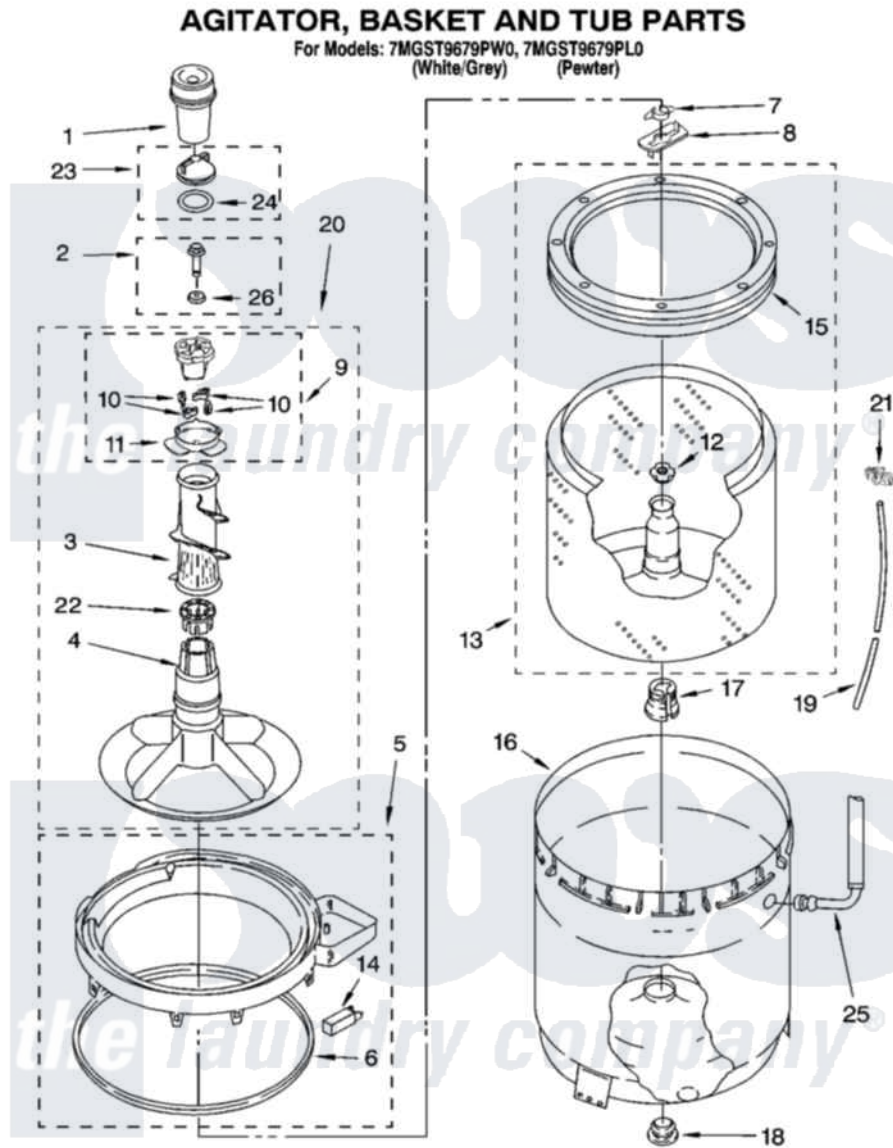

Whirlpool 7MGST9679PW0 03 - AGITATOR, BASKET AND TUB PARTS

8180529

5

Whirlpool [Residential Whirlpool 7MGST9679PW0 Washer Parts](#) Parts Diagram 03 - AGITATOR, BASKET AND TUB PARTS

[Click on the part number to view part](#)

Item	Original Part Number	Replaced By	Status	Part Description
1	63580			Dispenser, Fabric Softener
2	358237			Screw And Washer
3	3363003			Mover, Clothes
4	3951632			Agitator
5	3954507	W10213410		Ring-Tub
6	3359585	3976308		Gasket, Tub Ring
7	3354845			Clip, Agitator
8	3355921	8543666		Washer, Agitator
9	3951682	285809		Cam-Agitator
10	3366877	80040		Dog-Agitator
11	3952374			Bearing, Driven Cam
12	21366			Nut, Spanner
13	8526016	W10389328		Clothes Container, Assembly
14	8318246	W10213410		Ring-Tub
15	8519788	387240		Ring, Balance
16	8283125			Tub

17	389140		Tub Block, Basket Drive
18	383727		Gasket, Centerpodt
19	3347780	353244	Hose, Pressure Switch
20	3951744		Agitator Assembly
21	2219077		Clip, Pressure Switch Hose
22	3951608		Spacer, Thrust
23	3354733	W10074580	Cap, Barrier
24	3348855	W10072840	Fabric Softener
25	3948705		Hose, Bleach
26	3949550		Washer