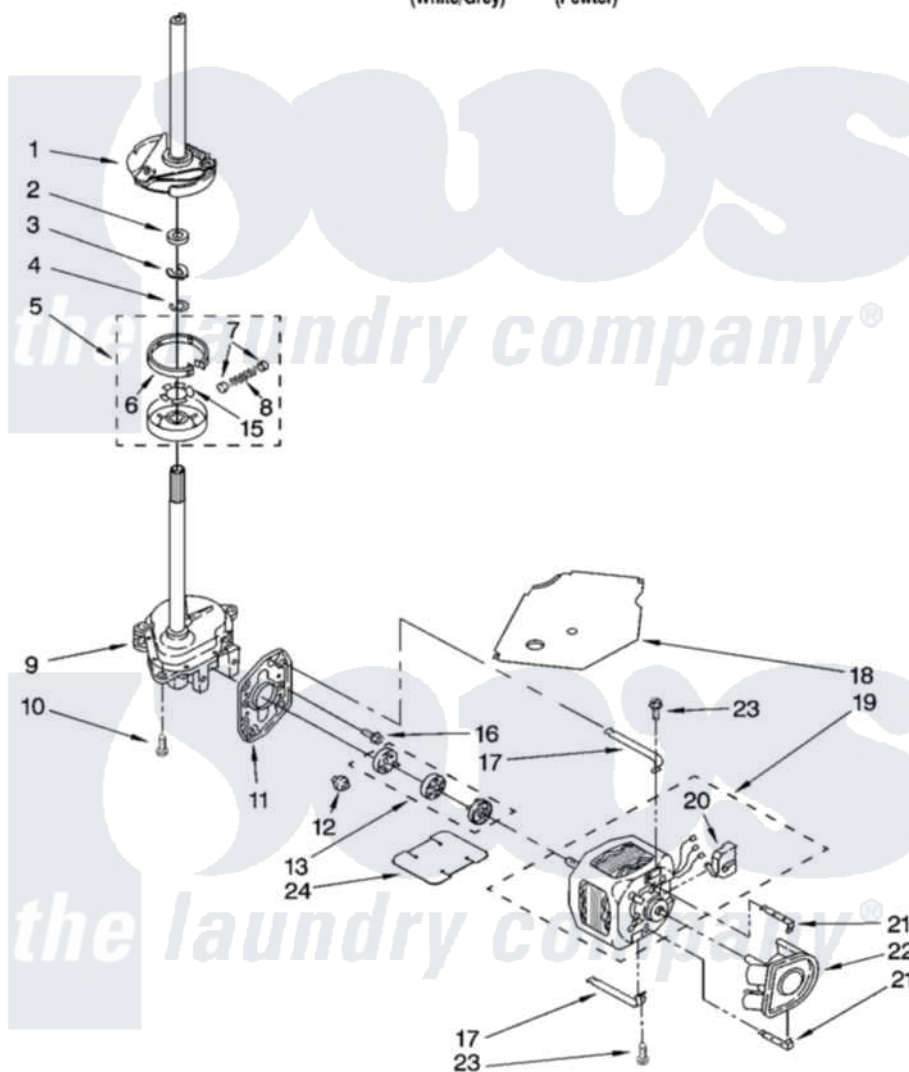

Whirlpool 7MGST9679PW0 04 - BRAKE, CLUTCH, GEARCASE, MOTOR AND PUMP PARTS

BRAKE, CLUTCH, GEARCASE, MOTOR AND PUMP PARTS

For Models: 7MGST9679PW0, 7MGST9679PL0
(White/Grey) (Pewter)

8180529

7

Whirlpool [Residential Whirlpool 7MGST9679PW0 Washer Parts](#) Parts Diagram 04 - BRAKE, CLUTCH, GEARCASE, MOTOR AND PUMP PARTS

[Click on the part number to view part](#)

Item	Original Part Number	Replaced By	Status	Part Description
1	388952	285792		Basketdrive
2	63292			Washer, Spin Tube Thrust
3	62697	W10080230		Ring, Spin Tube Support
4	63283	285353		Ring
5	3951311	285785		Clutch
6	3951308	285790		Lining
7	62646			Cap, Clutch Spring
8	3946792			Spring And Damper Assembly
9	8532118	3360629		Gearcase
10	3357334	3400516		Screw Anti-Rattle
11	62611			Plate, Motor Mount To Gearcase
12	62691			Grommet, Motor
13	285753	285753A		Coupling
15	3355454			Clip, Main Drive

16	3400516		Screw Anti-Rattle
17	3349637	W10086010	Retainer, Motor
18	3362089		Shield, Tub To Motor
19	8529936		Motor, Main Drive
20	8529896		Switch, Main Drive Motor
21	8546127		Retainer, Pump
22	3363394		Pump
23	3387485	273556	Screw, 10-16 X 5/8
24	8316060		Shield, Tub To Motor