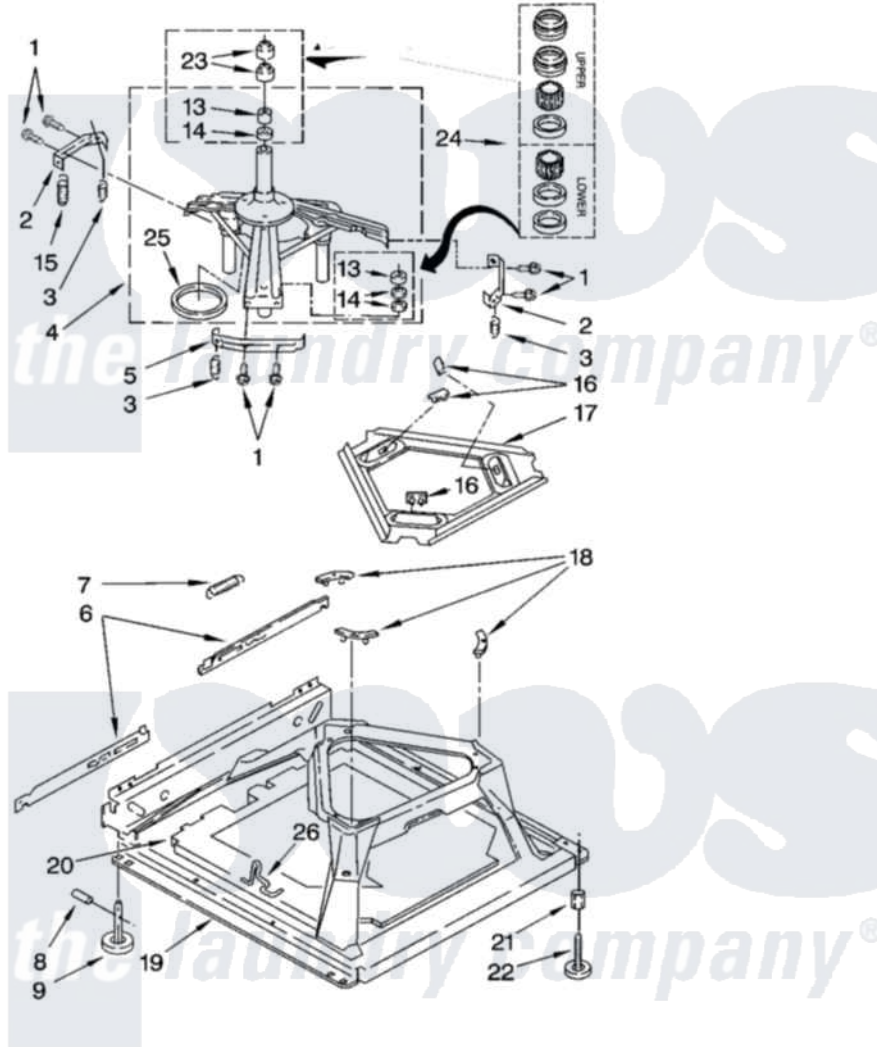

Whirlpool 7MGST9679PW0 05 - MACHINE BASE PARTS

MACHINE BASE PARTS

For Models: 7MGST9679PW0, 7MGST9679PL0
(White/Grey) (Pewter)

8

8180529

Whirlpool [Residential Whirlpool 7MGST9679PW0 Washer Parts](#) Parts Diagram 05 - MACHINE BASE PARTS
Click on the part number to view part

Item	Original Part Number	Replaced By	Status	Part Description
1	3400076			Screw, Bracket Mounting
2	64067			Bracket, Spring Outer
3	63907			Spring, Suspension
4	8575214	280184		Support
5	64065			Bracket, Spring Outer
6	63466			Link, Leveling Mechanism
7	62597	8316845		Spring
8	62837			Pin, Knurled
9	62596	285244		Feet-Leveling
13	3347047	8546455		Bearing, Centerpost
14	357409	359449		Seal, Agitator Shaft
15	8318050	285901		Spring
16	62568	285219		Pad
17	3946509			Plate, Suspension
18	3363660	285744		Pad
19	3946512	285771		Base

20	8544816		Absorber, Sound
21	3359452		Nut, Lock
22	389102	W10001130	Foot, Leveling
23	356934	8577376	Seal, Centerpost
24	285203		Centerpost Bearing Kit
25	63134		Ring, Sound Deadening
26	63806	W10145155	Retainer, Suspension Spring