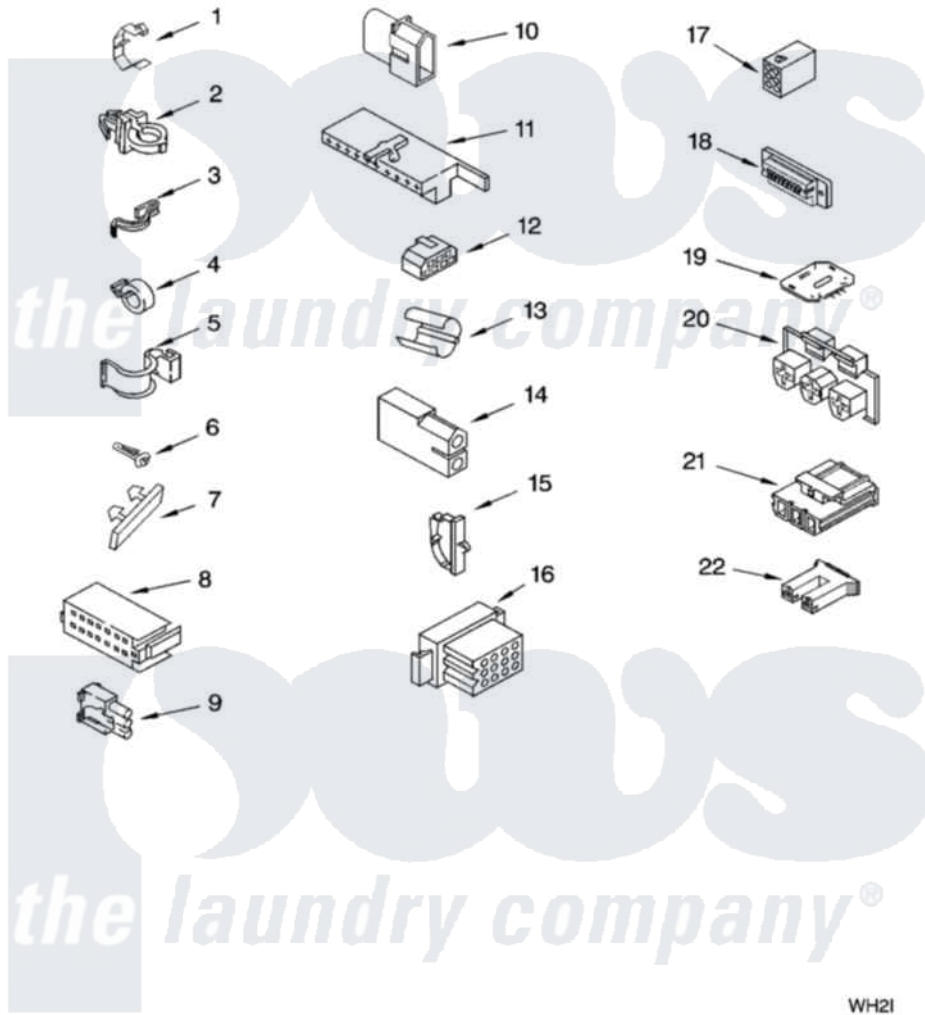

Whirlpool 7MGST9679PW0 06 - WIRING HARNESS PARTS

WIRING HARNESS PARTS

For Models: 7MGST9679PW0, 7MGST9679PL0
(White/Grey) (Pewter)

8180529

9

WH21

Whirlpool [Residential Whirlpool 7MGST9679PW0 Washer Parts](#) Parts Diagram 06 - WIRING HARNESS PARTS
Click on the part number to view part

Item	Original Part Number	Replaced By	Status	Part Description
1	3349557			Retainer, Harness
2	388498		Not Available	Clip, Harness
3	3347812	8528351		Clip
4	3352501	8559320		Restraint, Hose
5	90016			Clip, Pressure Switch Hose
6	3390496	8281256		Clip, Harness
7	389379			Retainer, Side To Feature Panel
8	3948614			Disconnect Block
"	352089			Timer, Block Disconnect
9	62889			Receptacle, Terminal
10	353424			Plug, Terminal
11	62505			Block, Disconnect
12	3347243			Block, Disconnect
13	63523			Harness, Protector
14	717252			Receptacle, Terminal
15	3352944			Clip, Harness

16	3390423	Not Available	Block, Disconnect (12-Way) (Timer) (Use Term. 94613)
17	3347730	Not Available	Receptacle, (6-Way) (Use Term. 94613)
18	3349494		Connector, Etc
19	3407125	3955728	Control, Etc
20	3948617	2172937	Connector
21	3360056		Connector
22	3354925		Block, Connector
"	3354926		Block, Connector