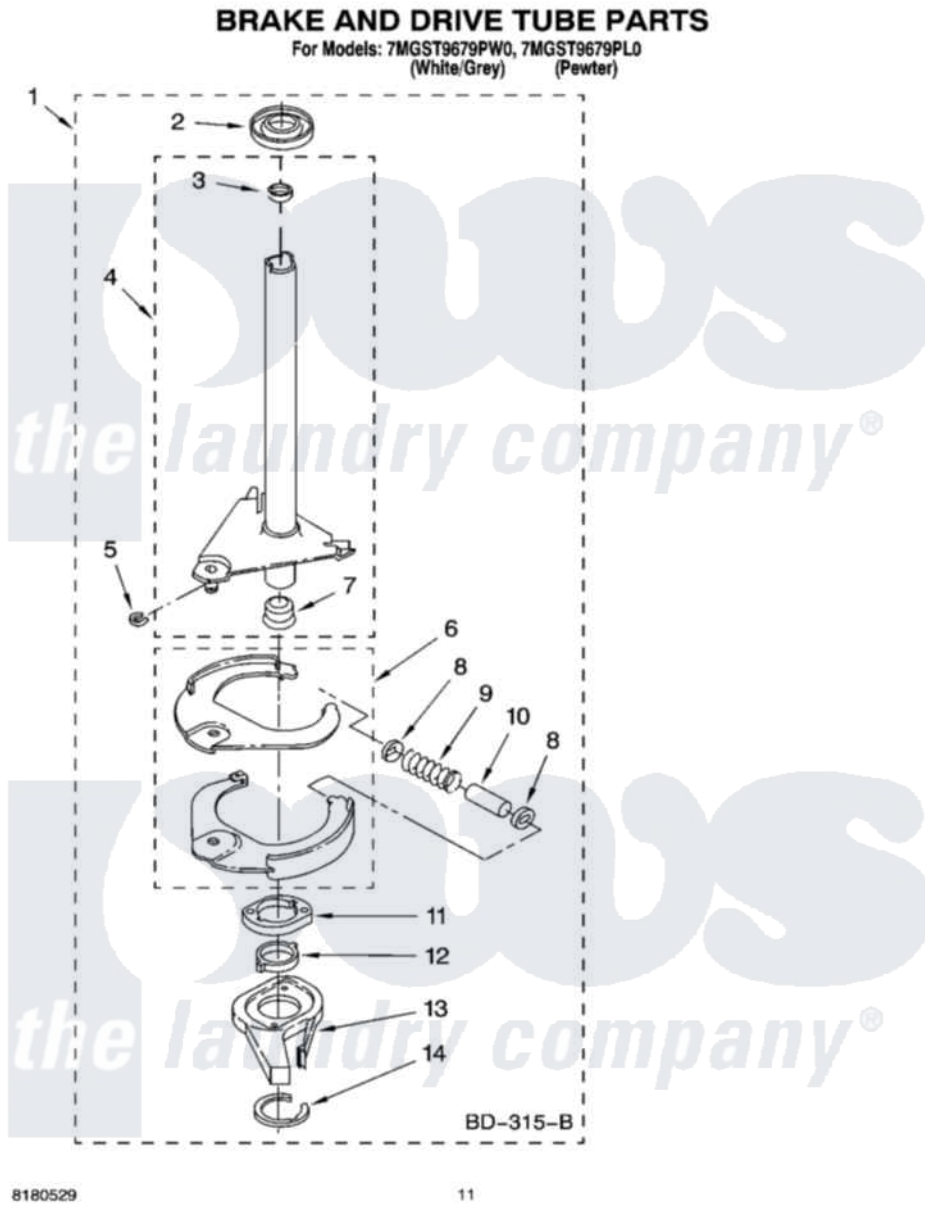

# Whirlpool 7MGST9679PW0 07 - BRAKE AND DRIVE TUBE PARTS

8180529

11

Whirlpool [Residential Whirlpool 7MGST9679PW0 Washer Parts](#) Parts Diagram 07 - BRAKE AND DRIVE TUBE PARTS  
Click on the part number to view part

Item	Original Part Number	Replaced By	Status	Part Description
1	388952	<a href="#">285792</a>		Basketdrive
2	<a href="#">62658</a>			Ring, Thrust
3	<a href="#">356427</a>			Seal, Spin Pinion
4	64027	<a href="#">64208</a>		Tube-Spin
5	64035	<a href="#">W10083190</a>		Ring, Retaining
6	64232	<a href="#">285438</a>		Shoe-Brake
7	62703	<a href="#">8546462</a>		"T" Bearing, Spin Tube
8	3353956	<a href="#">285658</a>		Sleeve
9	387806		Not Available	Spring, Brake
10	3355360	<a href="#">285658</a>		Sleeve
11	661516	<a href="#">8546461</a>		Cam, Brake Release
12	<a href="#">63022</a>			Sleeve, Cam
13	64194	<a href="#">285790</a>		Lining
14	90368	<a href="#">W10083200</a>		Ring, Retaining
"	N/A		Not Available	FOLLOWING PARTS NOT ILLUSTRATED
"	<a href="#">285208</a>			Lubricant