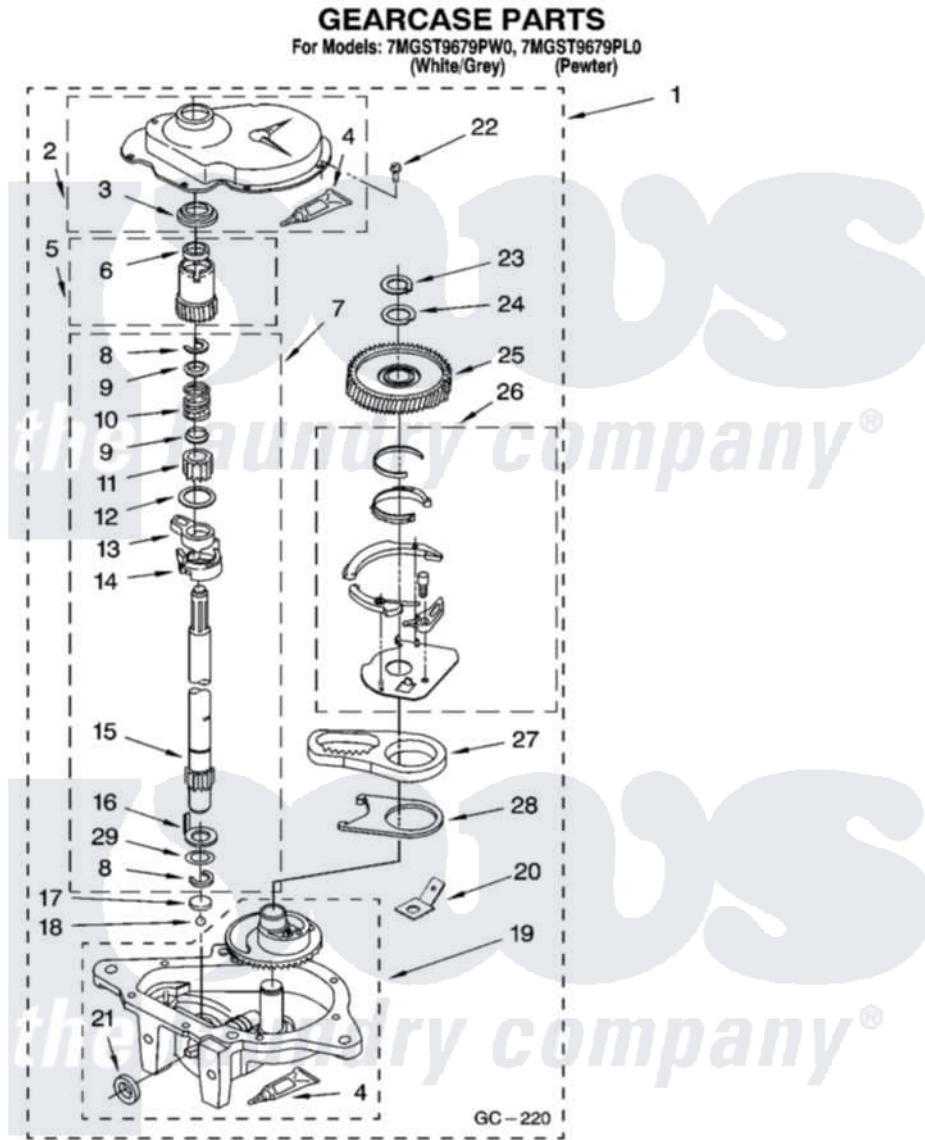

# Whirlpool 7MGST9679PW0 08 - GEARCASE PARTS

12

8180529

Whirlpool Residential Whirlpool 7MGST9679PW0 Washer Parts Parts Diagram 08 - GEARCASE PARTS  
Click on the part number to view part

Item	Original Part Number	Replaced By	Status	Part Description
1	8532118	<a href="#">3360629</a>		Gearcase
2	<a href="#">285202</a>			Cover, Gearcase
3	<a href="#">3349985</a>			Seal, Gearcase Cover
4	<a href="#">285195</a>			Sealer Sealer, Gasket
5	63320	<a href="#">285362</a>		Gear and Pinion
6	<a href="#">356427</a>			Seal, Spin Pinion
7	<a href="#">389387</a>			Shaft, Agitator
8	90369		Not Available	Ring, Retaining (2)
9	<a href="#">62677</a>			Retainer, Spring
10	<a href="#">62676</a>			Spring, Agitator
11	63273	<a href="#">285509</a>		Shaft, Agitator
12	<a href="#">62619</a>			Washer, Agitator Gear
13	62580	<a href="#">285206</a>		Cam-Agitator
14	62581	<a href="#">285206</a>		Cam-Agitator
15	<a href="#">285509</a>			Shaft, Agitator
16	<a href="#">62618</a>			Washer, Cam Thrust

17	16018	<a href="#">285205</a>	Bearing
18	85529	<a href="#">285205</a>	Bearing
19	389230	<a href="#">285515</a>	Gearcase
20	3949116	Not Available	BLOCK TAB, TERMINAL
21	<a href="#">285352</a>		Seal Kit, Thrust Plug
22	<a href="#">3351614</a>		Screw, Gearcase Cover Mounting
23	3362552	<a href="#">285765</a>	Ring-Retrn
24	285735	<a href="#">285766</a>	Washer Kit, Thrust
25	62570	<a href="#">285362</a>	Gear and Pinon
26	388253	<a href="#">999516</a>	Shelf-Glas
27	3349296	<a href="#">8546456</a>	Rack, Connecting
28	<a href="#">62621</a>		Actuator, Shift
29	<a href="#">388815</a>		Washer, Intermediate 1 3976263 Miscellaneous Parts Bag 2 3976300 Washer, Inlet Hose 3 3366913 Clamp, Hose