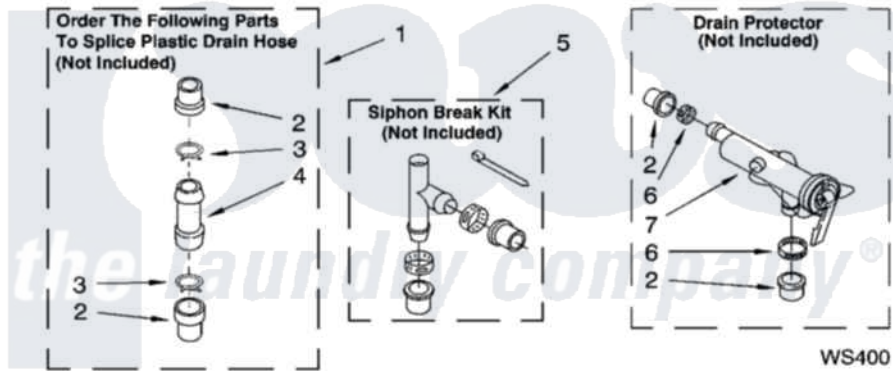

**Whirlpool 7MGST9679PW0 09 - WATER SYSTEM PARTS,  
MISCELLANEOUS PARTS, OPTIONAL PARTS (NOT INCLUDED)**

**WATER SYSTEM PARTS**

For Models: 7MGST9679PW0, 7MGST9679PL0  
(White/Grey) (Pewter)

8180529

13

Whirlpool [Residential Whirlpool 7MGST9679PW0 Washer Parts](#) Parts Diagram 09 - WATER SYSTEM PARTS,  
MISCELLANEOUS PARTS, OPTIONAL PARTS (NOT INCLUDED)

[Click on the part number to view part](#)

Item	Original Part Number	Replaced By	Status	Part Description
1	<a href="#">285442</a>			Water System Parts
2	<a href="#">285321</a>			Water System Parts
3	370447	<a href="#">285655</a>		Clamp, Hose
4	<a href="#">16272</a>			Connector, Straight
5	<a href="#">285320</a>			Water System Parts
6	65349	<a href="#">285655</a>		Clamp, Hose
7	<a href="#">367031</a>			Water System Parts
1	3976253	<a href="#">285654</a>		Parts-Misc
2	3976300	<a href="#">16123</a>		Washer Inlet-Hose Miscellaneous Parts Must be Ordered Separately.
3	3366913	<a href="#">3357331</a>		Clamp, Drain
4	<a href="#">3359452</a>			Nut, Lock
5	389102	<a href="#">W10001130</a>		Foot, Leveling
6	3366912	<a href="#">356138</a>		Clamp, Hose