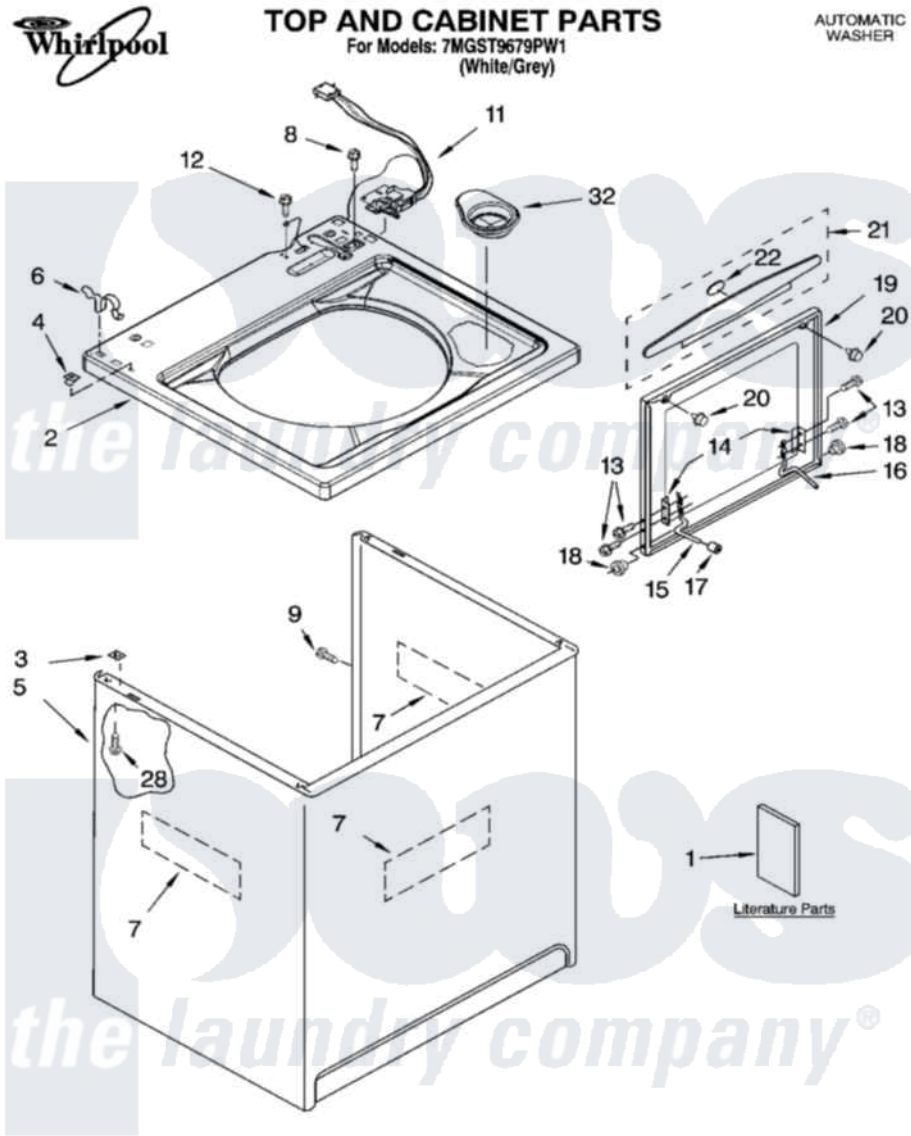

Whirlpool 7MGST9679PW1 01 - TOP AND CABINET PARTS

9-05 Litho in U.S.A. (mek)

1

Part No. 8180742

Whirlpool [Residential Whirlpool 7MGST9679PW1 Washer Parts](#) Parts Diagram 01 - TOP AND CABINET PARTS
 Click on the part number to view part

Item	Original Part Number	Replaced By	Status	Part Description
1	W10071230		Not Available	Installation Instructions
"	8539806		Not Available	Use & Care Guide
"	8558606		Not Available	Feature Sheet
"	8558597		Not Available	Energy Guide
"	8563996		Not Available	Wiring Diagram
2	3955789			Top
3	62750			Spacer, Cabinet To Top (4)
4	357213			Nut, Push-In
5	63424			Cabinet
6	62780			Clip, Top And Cabinet And Rear Panel
7	3976348			Absorber, Sound
8	3400611			Screw And Washer, Lid Switch
9	3357011	308685		Side Trim)
11	8054980			Switch, Lid
12	3351614			Screw, Gearcase Cover Mounting

13	355274	W10119828	Screw, Lid Hinge Mounting
14	21097		Pad, Lid Hinge
15	8055257		Hinge, Lid
16	8055256		Hinge, Lid
17	19119		Bumper, Lid Hinge
18	8319539		Bearing, Lid Hinge
19	8576593	3957600	Lid
20	9724509		Bumper, Lid
21	3956012		Handle, Lid
22	3956010		Insert, Handle
28	3390631		Screw, 10-16 X 3/8
32	8566266		Dispenser, Bleach