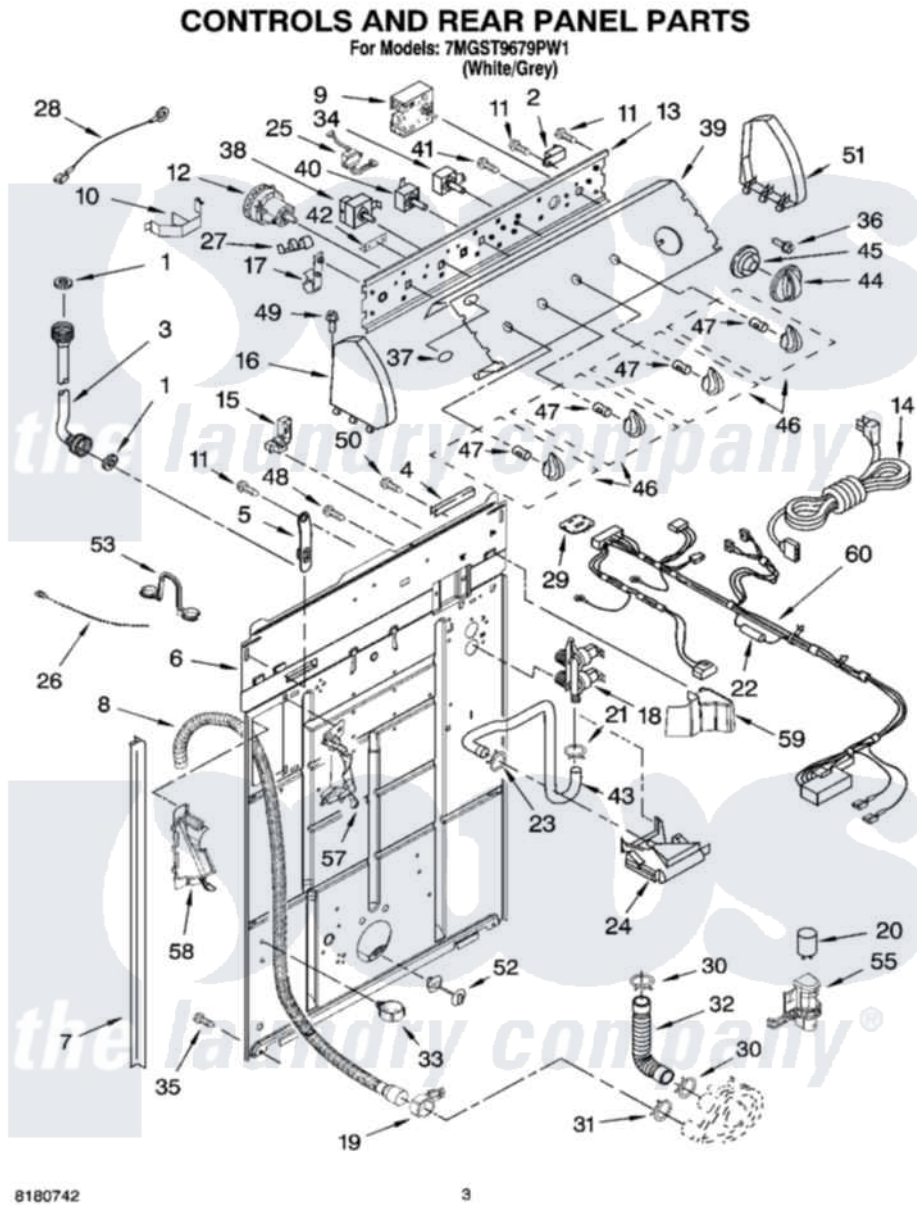

Whirlpool 7MGST9679PW1 02 - CONTROLS AND REAR PANEL PARTS

Whirlpool [Residential Whirlpool 7MGST9679PW1 Washer Parts](#) Parts Diagram 02 - CONTROLS AND REAR PANEL PARTS

[Click on the part number to view part](#)

Item	Original Part Number	Replaced By	Status	Part Description
1	3976300	16123		Washer Inlet-Hose Miscellaneous Parts Must be Ordered Separately.
2	694419			Mini-Buzzer
3	8571377	89503		Hose-Inlet
"	8571378	89503		Hose-Inlet
4	303294	3367669		Protector, Edge
5	8568314			Strap, Console
6	8318015			Panel, Rear
7	62747			Pad, Rear Panel
8	8559373	W10096921		Drain Hose Assembly
9	3955765			Timer, Control
10	8055003			Clip, Harness And Pressure Switch
11	90767			Screw, 8A X 3/8 HeX Washer Head Tapping
12	3366845	W10339326		Switch-WL