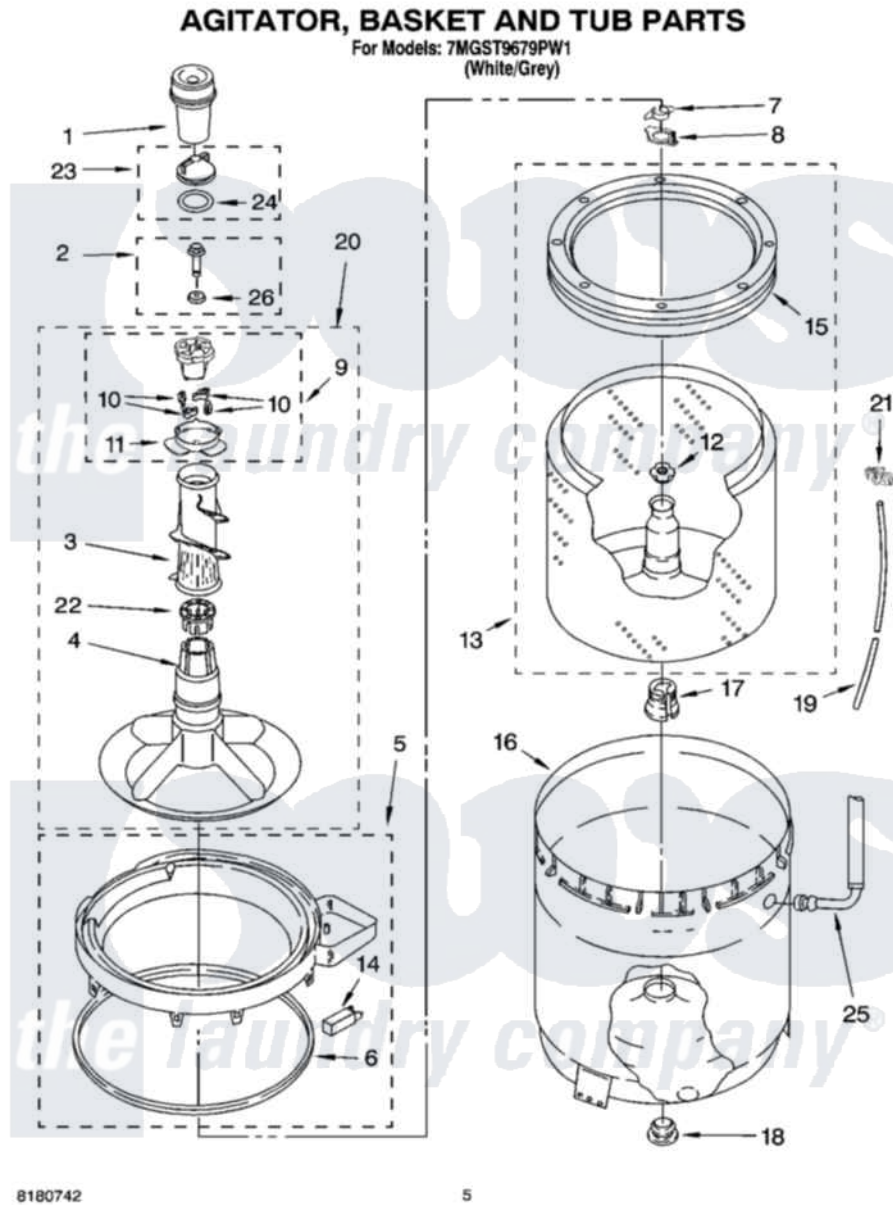

Whirlpool 7MGST9679PW1 03 - AGITATOR, BASKET AND TUB PARTS

8180742

5

Whirlpool [Residential Whirlpool 7MGST9679PW1 Washer Parts](#) Parts Diagram 03 - AGITATOR, BASKET AND TUB PARTS

[Click on the part number to view part](#)

Item	Original Part Number	Replaced By	Status	Part Description
1	63580			Dispenser, Fabric Softener
2	358237			Screw And Washer
3	3363003			Mover, Clothes
4	3951632			Agitator
5	3954507	W10213410		Ring-Tub
6	3359585	3976308		Gasket, Tub Ring
7	3354845			Clip, Agitator
8	8543666			Washer, Agitator
9	3951682	285809		Cam-Agitator
10	3366877	80040		Dog-Agitator
11	3952374			Bearing, Driven Cam
12	21366			Nut, Spanner
13	8526016	W10389328		Clothes Container, Assembly
14	8318246	W10213410		Ring-Tub
15	8519788	387240		Ring, Balance
16	8283125			Tub

17	389140		Tub Block, Basket Drive
18	383727		Gasket, Centerpodt
19	3347780	353244	Hose, Pressure Switch
20	3951744		Agitator Assembly
21	2219077		Clip, Pressure Switch Hose
22	3951608		Spacer, Thrust
23	3354733	W10074580	Cap, Barrier
24	3348855	W10072840	Fabric Softener
25	3948705		Hose, Bleach
26	3949550		Washer