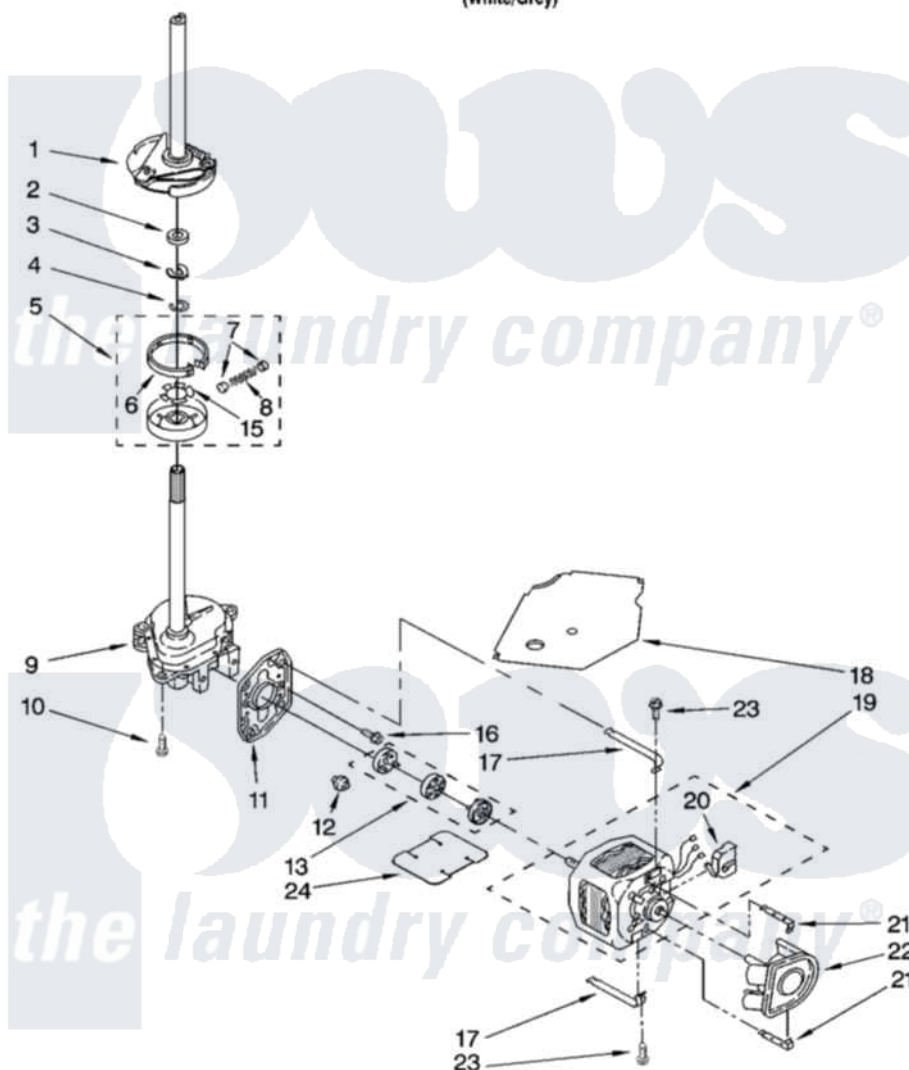

Whirlpool 7MGST9679PW1 04 - BRAKE, CLUTCH, GEARCASE, MOTOR AND PUMP PARTS

BRAKE, CLUTCH, GEARCASE, MOTOR AND PUMP PARTS

For Models: 7MGST9679PW1
(White/Grey)

8180742

7

Whirlpool [Residential Whirlpool 7MGST9679PW1 Washer Parts](#) Parts Diagram 04 - BRAKE, CLUTCH, GEARCASE, MOTOR AND PUMP PARTS

[Click on the part number to view part](#)

Item	Original Part Number	Replaced By	Status	Part Description
1	388952	285792		Basketdrive
2	63292			Washer, Spin Tube Thrust
3	62697	W10080230		Ring, Spin Tube Support
4	63283	285353		Ring
5	3951311	285785		Clutch
6	3951308	285790		Lining
7	62646			Cap, Clutch Spring
8	3946792			Spring And Damper Assembly
9	8532118	3360629		Gearcase
10	3357334	3400516		Screw Anti-Rattle
11	62611			Plate, Motor Mount To Gearcase
12	62691			Grommet, Motor
13	285753	285753A		Coupling
15	3355454			Clip, Main Drive

16	3400516		Screw Anti-Rattle
17	3349637	W10086010	Retainer, Motor
18	3362089		Shield, Tub To Motor
19	8529936		Motor, Main Drive
20	8529896		Switch, Main Drive Motor
21	8546127		Retainer, Pump
22	3363394		Pump
23	3387485	273556	Screw, 10-16 X 5/8
24	8316060		Shield, Tub To Motor