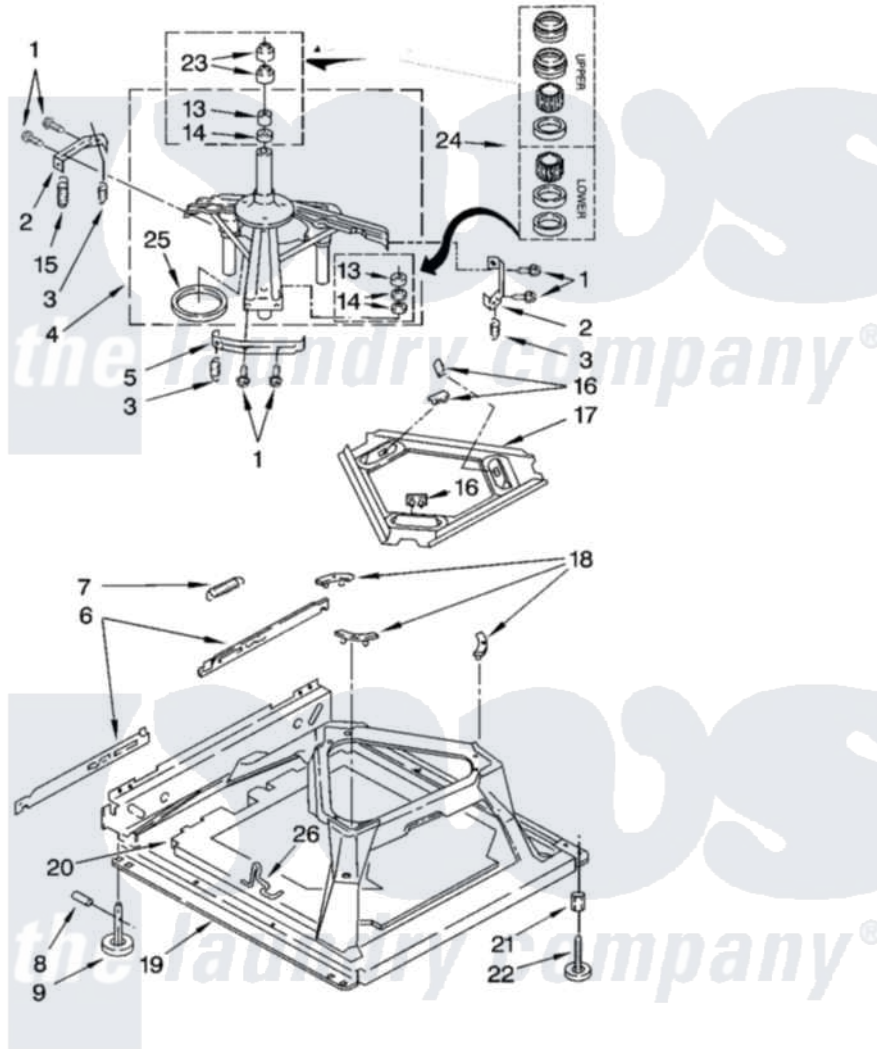

Whirlpool 7MGST9679PW1 05 - MACHINE BASE PARTS

MACHINE BASE PARTS

For Models: 7MGST9679PW1
(White/Grey)

8

8180742

Whirlpool [Residential Whirlpool 7MGST9679PW1 Washer Parts](#) Parts Diagram 05 - MACHINE BASE PARTS
Click on the part number to view part

Item	Original Part Number	Replaced By	Status	Part Description
1	3400076			Screw, Bracket Mounting
2	64067			Bracket, Spring Outer
3	63907			Spring, Suspension
4	8575214	280184		Support
5	64065			Bracket, Spring Outer
6	63466			Link, Leveling Mechanism
7	62597	8316845		Spring
8	62837			Pin, Knurled
9	62596	285244		Feet-Leveling
13	3347047	8546455		Bearing, Centerpost
14	357409	359449		Seal, Agitator Shaft
15	8318050	285901		Spring
16	62568	285219		Pad
17	3946509			Plate, Suspension
18	3363660	285744		Pad
19	3946512	285771		Base

20	8544816		Absorber, Sound
21	3359452		Nut, Lock
22	389102	W10001130	Foot, Leveling
23	356934	8577376	Seal, Centerpost
24	285203		Centerpost Bearing Kit
25	63134		Ring, Sound Deadening
26	63806	W10145155	Retainer, Suspension Spring