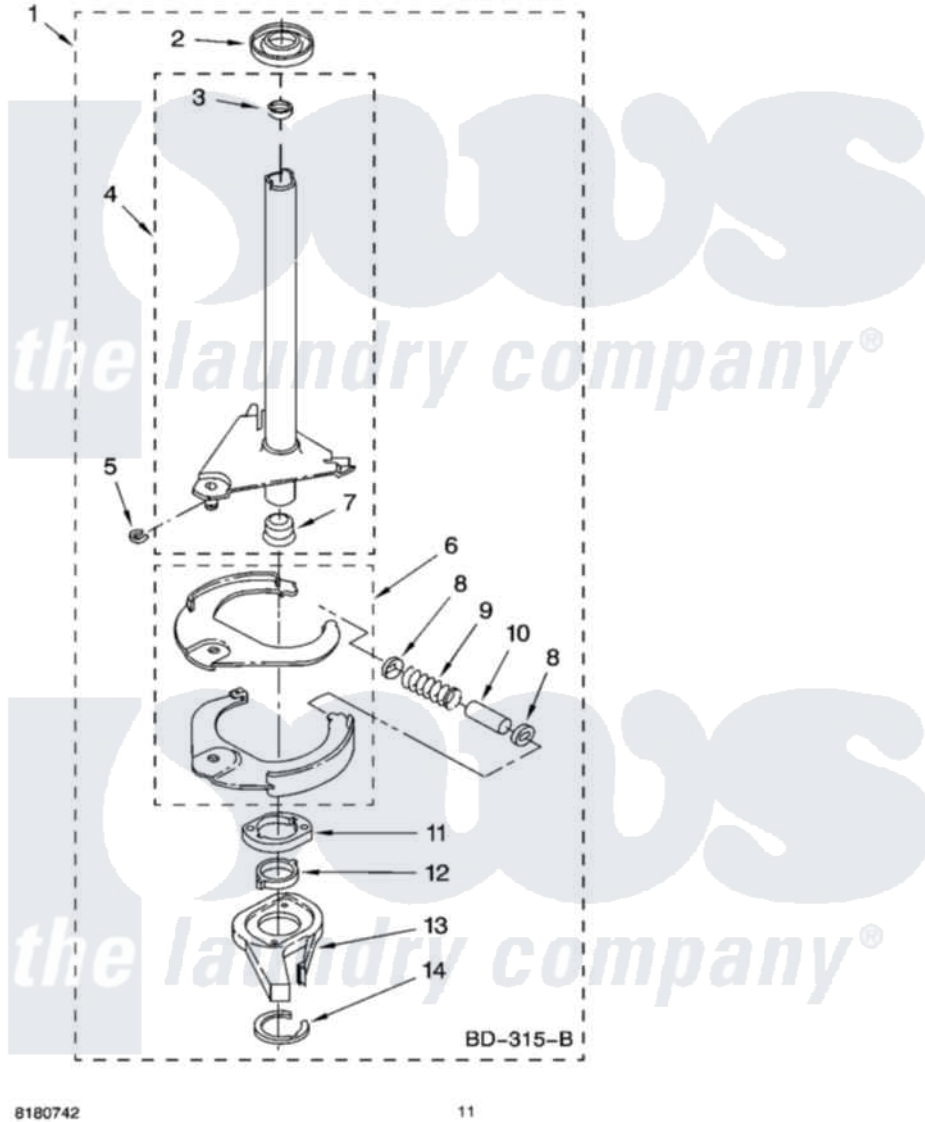

Whirlpool 7MGST9679PW1 07 - BRAKE AND DRIVE TUBE PARTS

BRAKE AND DRIVE TUBE PARTS

For Models: 7MGST9679PW1
(White/Grey)

8180742

11

Whirlpool Residential Whirlpool 7MGST9679PW1 Washer Parts Parts Diagram 07 - BRAKE AND DRIVE TUBE PARTS
Click on the part number to view part

Item	Original Part Number	Replaced By	Status	Part Description
1	388952	285792		Basketdrive
2	62658			Ring, Thrust
3	356427			Seal, Spin Pinion
4	64027	64208		Tube-Spin
5	64035	W10083190		Ring, Retaining
6	64232	285438		Shoe-Brake
7	62703	8546462		"T" Bearing, Spin Tube
8	3353956	285658		Sleeve
9	387806		Not Available	Spring, Brake
10	3355360	285658		Sleeve
11	661516	8546461		Cam, Brake Release
12	63022			Sleeve, Cam
13	64194	285790		Lining
14	90368	W10083200		Ring, Retaining
"	N/A		Not Available	FOLLOWING PARTS NOT ILLUSTRATED
"	285208			Lubricant