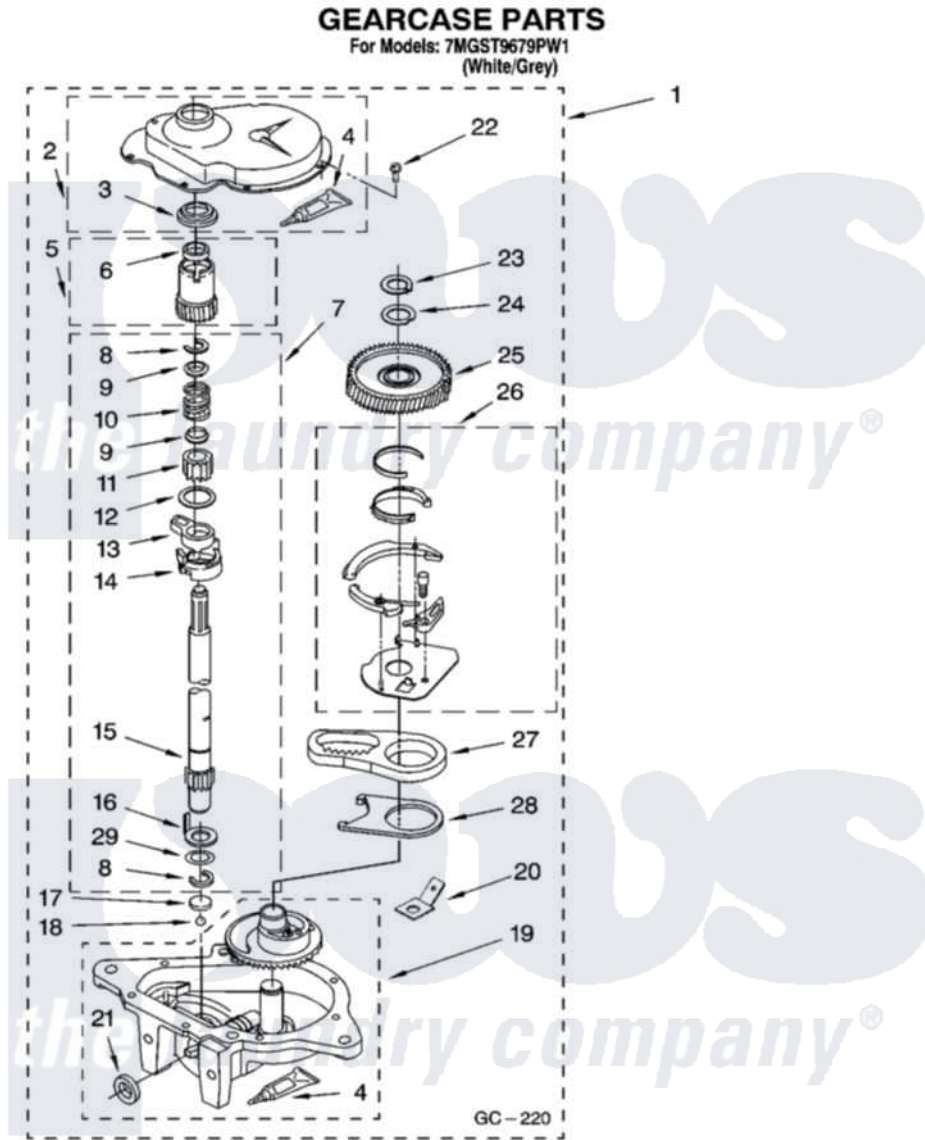

Whirlpool 7MGST9679PW1 08 - GEARCASE PARTS

12

8180742

Whirlpool Residential Whirlpool 7MGST9679PW1 Washer Parts Parts Diagram 08 - GEARCASE PARTS
Click on the part number to view part

Item	Original Part Number	Replaced By	Status	Part Description
1	8532118	3360629		Gearcase
2	285202			Cover, Gearcase
3	3349985			Seal, Gearcase Cover
4	285195			Sealer Sealer, Gasket
5	63320	285362		Gear and Pinion
6	356427			Seal, Spin Pinion
7	389387			Shaft, Agitator
8	90369		Not Available	Ring, Retaining (2)
9	62677			Retainer, Spring
10	62676			Spring, Agitator
11	63273	285509		Shaft, Agitator
12	62619			Washer, Agitator Gear
13	62580	285206		Cam-Agitator
14	62581	285206		Cam-Agitator
15	285509			Shaft, Agitator
16	62618			Washer, Cam Thrust

17	16018	285205	Bearing
18	85529	285205	Bearing
19	389230	285515	Gearcase
20	3949116	Not Available	BLOCK TAB, TERMINAL
21	285352		Seal Kit, Thrust Plug
22	3351614		Screw, Gearcase Cover Mounting
23	3362552	285765	Ring-Retrn
24	285735	285766	Washer Kit, Thrust
25	62570	285362	Gear and Pinon
26	388253	999516	Shelf-Glas
27	3349296	8546456	Rack, Connecting
28	62621		Actuator, Shift
29	388815		Washer, Intermediate 1 3976263 Miscellaneous Parts Bag 2 3976300 Washer, Inlet Hose 3 3366913 Clamp, Hose