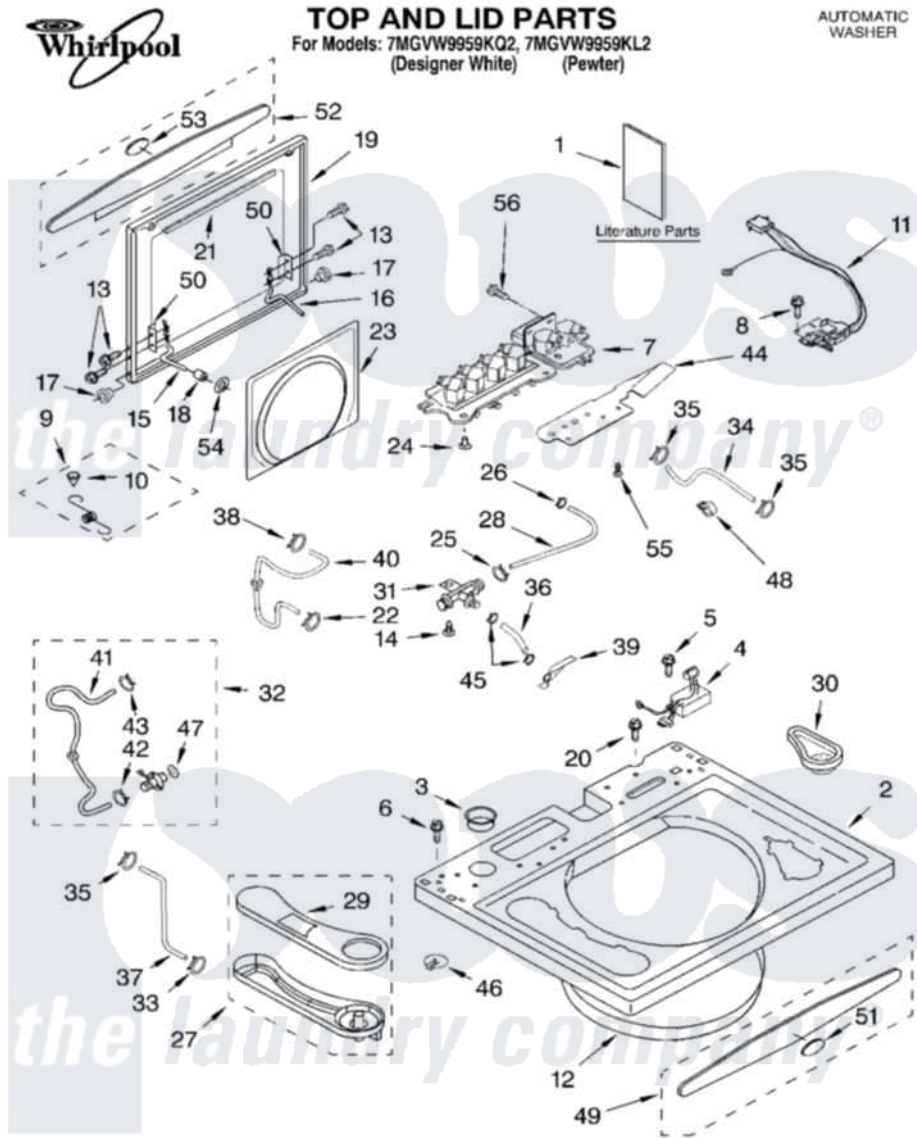

Whirlpool 7MGVW9959KL2 01 - TOP AND LID PARTS

2-03 Printed In U.S.A. (drd)

1

Part No. 8179944

Whirlpool Residential Whirlpool 7MGVW9959KL2 Washer Parts Parts Diagram 01 - TOP AND LID PARTS
 Click on the part number to view part

Item	Original Part Number	Replaced By	Status	Part Description
1	LIT8532097		Not Available	Literature Parts (Tech Sheet)
"	LIT8532078		Not Available	Literature Parts (Use & Care Guide (Mexico))
"	LIT8530145		Not Available	Literature Parts (Wiring Diagram)
"	LIT8539730		Not Available	Literature Parts (Energy Guide (Mexico))
"	LIT8532087		Not Available	Literature Parts (Video - Use & Care)
2	8318130			Top
"	8318132			Top
3	8300010			Bushing, Harness
4	8528338			Filter, Line
5	1166054	719266		Screw, 8-18 X 5/8 Indented HeX Head
6	3351614			Screw, Gearcase Cover Mounting
7	9724754			Valve, Water Inlet
8	3400611			Screw And Washer, Lid Switch