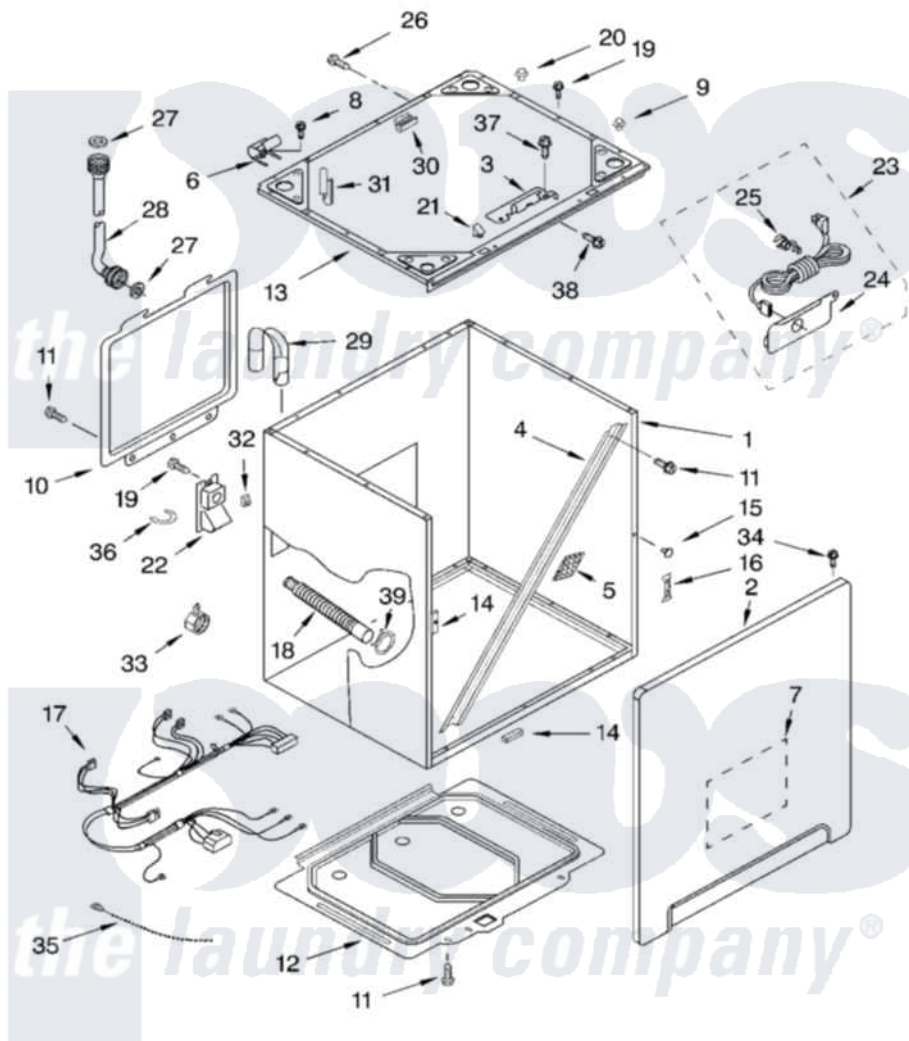

Whirlpool 7MGVW9959KL2 02 - CABINET AND FRAME PARTS

CABINET AND FRAME PARTS

For Models: 7MGVW9959KQ2, 7MGVW9959KL2
(Designer White) (Pewter)

8179944

3

Whirlpool [Residential Whirlpool 7MGVW9959KL2 Washer Parts](#) Parts Diagram 02 - CABINET AND FRAME PARTS
Click on the part number to view part

Item	Original Part Number	Replaced By	Status	Part Description
1	8054490			Cabinet
"	8522247			Cabinet
2	8318240			Panel, Front
"	8522246			Panel, Front
3	8526005			Bracket, Top Lock
4	8283274			Brace, Cabinet
5	8283273			Damper, Brace
6	8519823		Not Available	Hinge, Top to Panel
7	8317308			Pad, Front Panel
8	3400085			Screw, 10-32 X 1/2
9	8518891			Rivet
10	8518896			Panel, Back
11	357640			Screw And Washer
12	8283364			Pan, Bottom
13	8054500			Frame, Cabinet
14	8300022			Switch, Motor

15	8283353		Spacer, Cabinet
16	8283335	3394083	Clip, Front Panel
17	8299814		Harness, Lower
18	9724100		Hose, Drain
19	8281159	4389654	Screw No.8 X 3/8 HeX
20	8271831		Spacer
21	8318449		Lock, Top
22	8532161		Retainer, Drain Hose
23	8541696		Power Cord Assembly
24	8283348		Cover, Harness
25	63848	285777	Relief-Str
26	693995		Screw, Hex Head
27	3976300	16123	Washer Inlet-Hose Miscellaneous Parts Must be Ordered Separately.
28	3949368	89503	Hose-Inlet
"	3949369	89503	Hose-Inlet
29	8528318		Not Available U-Bend, Drain Hose
30	8310651		Not Available Clip, Harness (3)
31	8528279		Gusset, Harness
32	692400		Nut, Push-In
33	9724675		Clip, Drain Hose
34	3400891	489355	Screw, 8 X 1/2
35	3347868	W10339879	Tie, Cable
36	8318208		Retainer, Drain Hose
37	8281212	W10080800	Screw, 8-18 X 3/8
38	3400811		Screw, 8-18 X 1.187
39	660628	285655	Clamp, Hose