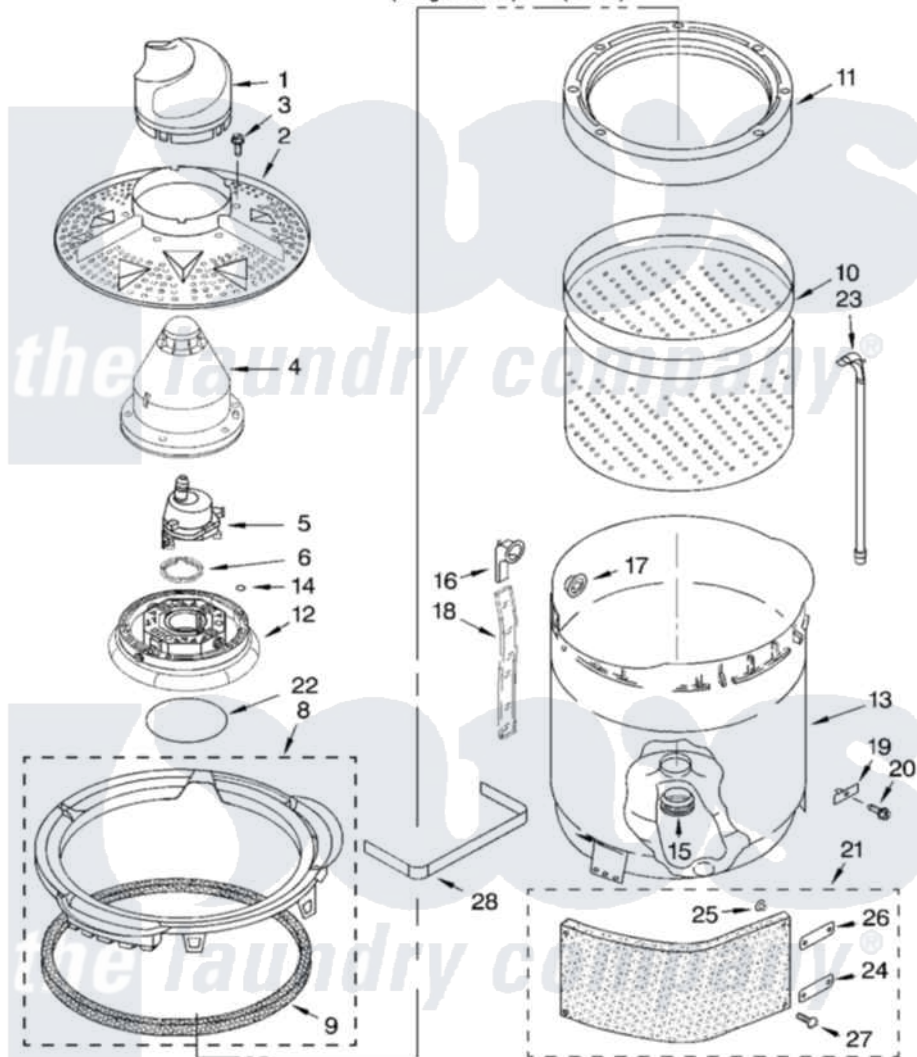

Whirlpool 7MGVW9959KL2 03 - WASHPLATE, BASKET AND TUB PARTS

WASHPLATE, BASKET AND TUB PARTS

For Models: 7MGVW9959KQ2, 7MGVW9959KL2
(Designer White) (Pewter)

8179944

5

Whirlpool Residential Whirlpool 7MGVW9959KL2 Washer Parts Parts Diagram 03 - WASHPLATE, BASKET AND TUB PARTS

[Click on the part number to view part](#)

Item	Original Part Number	Replaced By	Status	Part Description
1	8315883	285908		Dome-Wash
2	8522194	285903		Washplate
3	8282519			Bolt
4	8533210	285927		U-Joint
5	8519518	285910		Leveler
6	8520855			Nut, Lock
8	8317383	280226		Ring-Tub
9	8054355			Gasket, Tub Ring
10	8529754	285913		Basket
11	9724323			Balance Ring
12	8532052	285927		U-Joint
13	8529943			Tub
14	8312686	W10491617		Seal
15	8055288			Gasket Centerpost
16	8283307			Tube, Overflow
17	8283308			Plug, Overflow

18	8055135	Not Available	Bag, Overflow
19	9724609		Clip, Tub Retainer
20	8281145		Screw
21	8055279	8541606	Absorber, Sound
22	8312689	W10491617	Seal
23	8054989		Tube, Water Recirculation
24	8055280		Strap, Absorber
25	8055272		Clip, Absorber
26	8055273		Strap, Absorber
27	3351189		Retainer, Push-In
28	8318231	Not Available	Shield, Splash (Tub Ring)