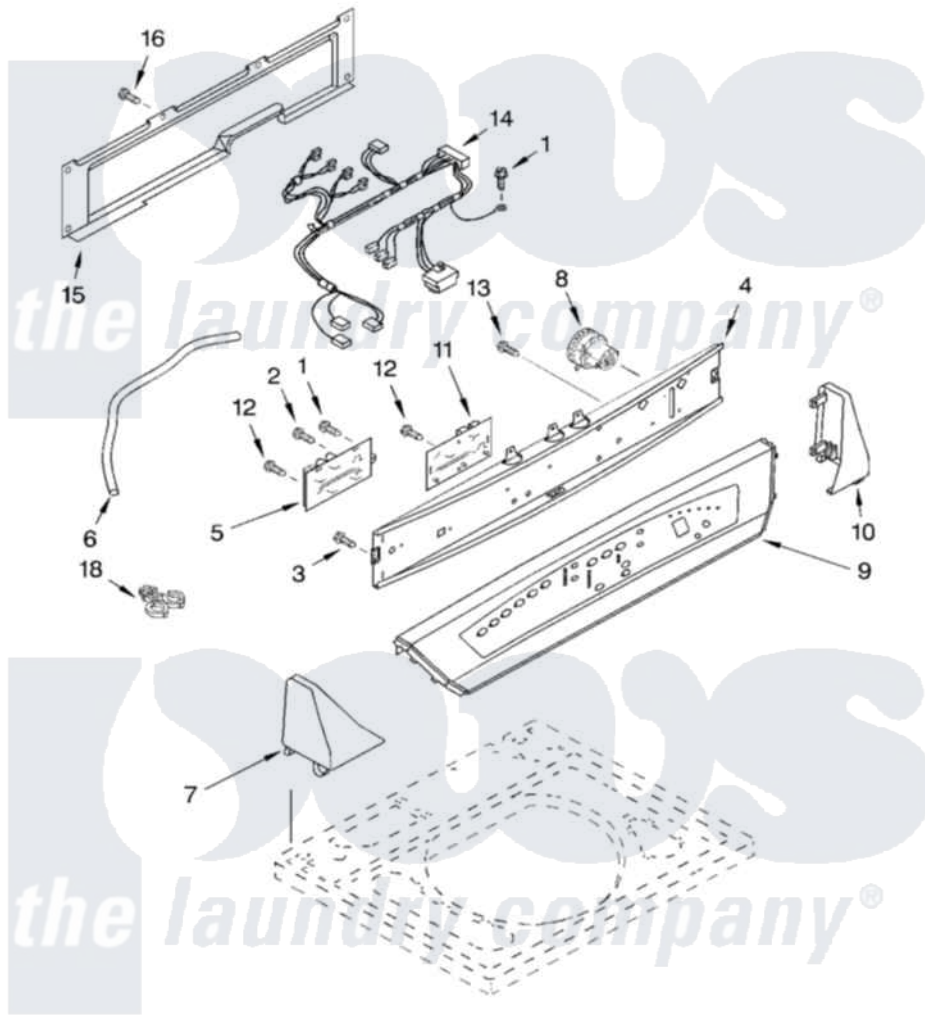

Whirlpool 7MGVW9959KL2 04 - CONTROL PANEL PARTS

CONTROL PANEL PARTS

For Models: 7MGVW9959KQ2, 7MGVW9959KL2
(Designer White) (Pewter)

8179944

7

Whirlpool [Residential Whirlpool 7MGVW9959KL2 Washer Parts](#) Parts Diagram 04 - CONTROL PANEL PARTS

[Click on the part number to view part](#)

Item	Original Part Number	Replaced By	Status	Part Description
1	3428971	3351614		Screw, Gearcase Cover Mounting
2	488911	3388228		Screw, 8-18 X 1/32
3	304231			Screw, 8-18 X 1/2
4	8299690			Bracket, Control
5	8541034			Control, Motor
6	8054454	353244		Hose, Pressure Switch
7	8532115			Cap, End
"	8532116			Cap, End
8	8054766	W10311359		Switch-WL
9	8532066			Panel, Console
"	8532067			Panel, Console
10	8532113			Cap, End
"	8532114			Cap, End
11	661640	8571359		Control, Machine
12	1166054	719266		Screw, 8-18 X 5/8 Indented HeX Head

13	3372525	681414	Screw, 10AB X 1/2
14	8529923	3957285	Harness, Wiring
15	8299987		Panel, Rear
16	693995		Screw, Hex Head
18	8055297	Not Available	Clip, Pressure Hose